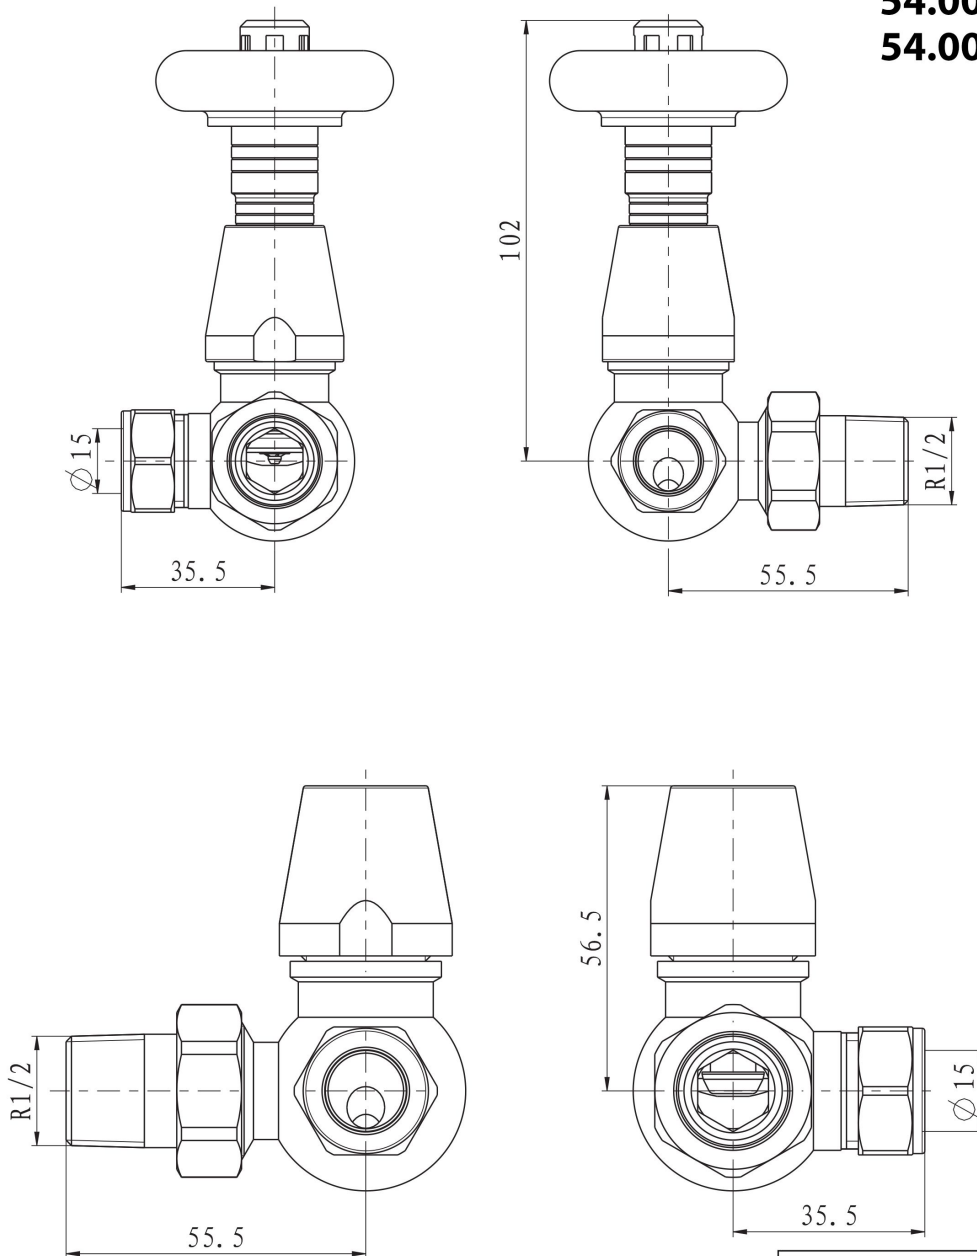

DATASHEET

Image

General Information

Product:	54.0035
Description:	Corner Traditional TRV with Lock-shield 15mm
Website Link:	(Click Here)
Product Type:	Radiator Valve
Brand:	Eastbrook Company
Colour:	Gloss White
Height (mm):	16.5mm
Width (mm):	6.5mm
Length (mm):	14.5mm
Net Weight (kg):	0.83kg
Product Range:	Radiator Valves

Product Specifications

Warranty:	2 Year(s)
Valve Types:	Corner

Drawing

15mm. Corner Traditional TRV and Lockshield Valve Technical Drawing

54.0035

54.0036

54.0037

Eastbrook 
Eastbrook Road, Gloucester GL4 3DB
Technical Helpline : 01452 317890
Mon - Fri / 8am - 5pm
Email : technical@eastbrookco.com