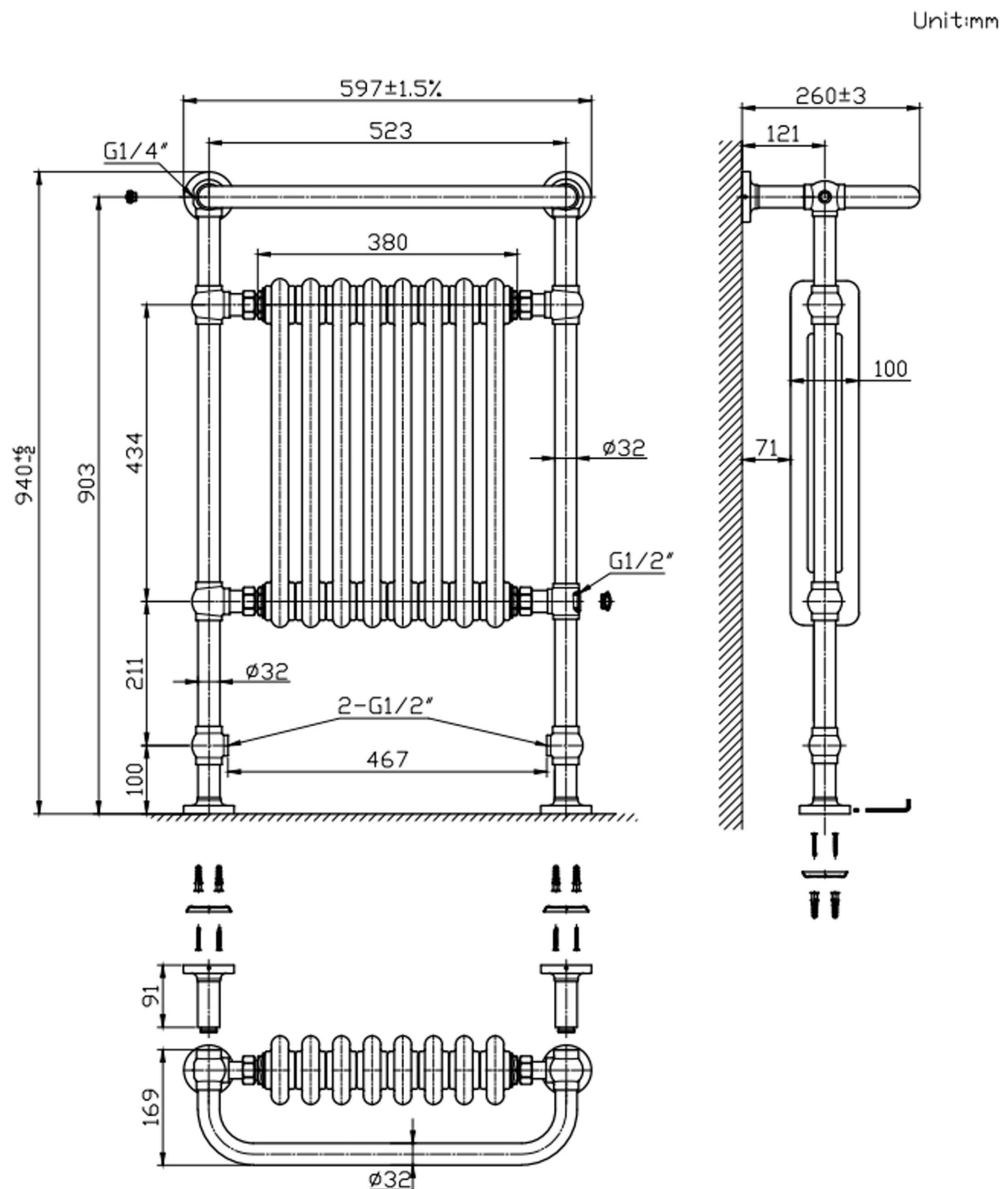

### General Information

Product:	41.1031
Description:	Isbourne 940 x 600
Brand:	Eastbrook Company
Colour:	Matt Black/Brushed Brass
Height (mm):	940mm
Width (mm):	600mm
Net Weight (kg):	16.7kg
Product Range:	Isbourne

### Product Specifications

BTU $\Delta T50^{\circ}\text{C}$ :	1781
BTU $\Delta T60^{\circ}\text{C}$ :	2237
Watts $\Delta T50^{\circ}\text{C}$ :	522
Watts $\Delta T60^{\circ}\text{C}$ :	656

### Isbourne 940 x 600mm. Technical Drawing

Tappings : 467mm.  
Tappings from wall : 121mm.  
Distance from wall : 260mm.

**This product should be fitted by a fully qualified installer.**

**Eastbrook **  
Eastbrook Road, Gloucester GL4 3DB  
Technical Helpline : 01452 317890  
Mon - Fri / 8am - 5pm  
Email : [technical@eastbrookco.com](mailto:technical@eastbrookco.com)