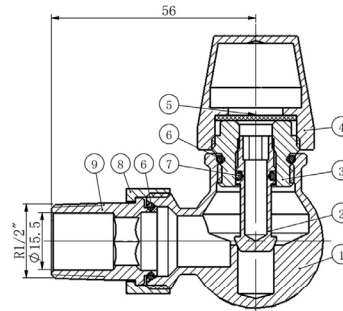

### General Information

Product:	54.0011
Description:	Corner Traditional TRV with Lockshield 15mm
Website Link:	<a href="#">(Click Here)</a>
Product Type:	Radiator Valve
Brand:	Eastbrook Company
Colour:	Satin Nickel
Material:	Brass + Plastic
Net Weight (kg):	0.832kg
Product Range:	Radiator Valves

## Drawing

### Corner Traditional TRV with Lockshield 15mm Technical Drawing

54.0010 & 54.0011

18	Hex Nut
17	Olive
16	Tail
15	O Ring
14	Hex Nut
13	Fixed cap
12	Solid Sensor
11	Handwheel
10	Connector
9	Scale ring
8	Spring base
7	Tube
6	spring
5	Plug
4	Lock Nut
3	Cover
2	Cartridge
1	Corner TRV Body
No	Description