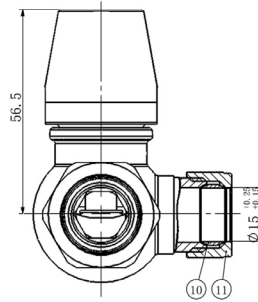

### General Information

Product:	54.0011
Description:	Corner Traditional TRV with Lockshield 15mm
Website Link:	<a href="#">(Click Here)</a>
Product Type:	Radiator Valve
Brand:	Eastbrook Company
Colour:	Satin Nickel
Material:	Brass + Plastic
Net Weight (kg):	0.832kg
Product Range:	Radiator Valves

### Corner Traditional TRV with Lockshield 15mm Technical Drawing

54.0010 & 54.0011

18	Hex Nut
17	Olive
16	Tail
15	O Ring
14	Hex Nut
13	Fixed cap
12	Solid Sensor
11	Handwheel
10	Connector
9	Scale ring
8	Spring base
7	Tube
6	spring
5	Plug
4	Lock Nut
3	Cover
2	Cartridge
1	Corner TRV Body
No	Description