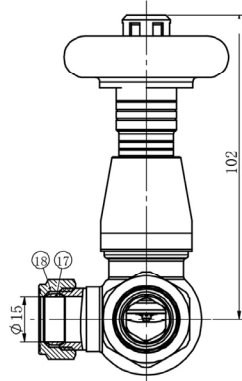

### General Information

Product:	54.0011
Description:	Corner Traditional TRV with Lockshield 15mm
Website Link:	<a href="#">(Click Here)</a>
Product Type:	Radiator Valve
Brand:	Eastbrook Company
Colour:	Satin Nickel
Material:	Brass + Plastic
Net Weight (kg):	0.832kg
Product Range:	Radiator Valves

### Corner Traditional TRV with Lockshield 15mm Technical Drawing

54.0010 & 54.0011

18	Hex Nut
17	Olive
16	Tail
15	O Ring
14	Hex Nut
13	Fixed cap
12	Solid Sensor
11	Handwheel
10	Connector
9	Scale ring
8	Spring base
7	Tube
6	spring
5	Plug
4	Lock Nut
3	Cover
2	Cartridge
1	Corner TRV Body
No	Description