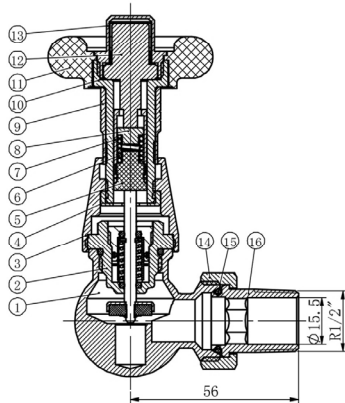

### General Information

Product:	54.0011
Description:	Corner Traditional TRV with Lockshield 15mm
Website Link:	<a href="#">(Click Here)</a>
Product Type:	Radiator Valve
Brand:	Eastbrook Company
Colour:	Satin Nickel
Material:	Brass + Plastic
Net Weight (kg):	0.832kg
Product Range:	Radiator Valves

## Drawing

### Corner Traditional TRV with Lockshield 15mm Technical Drawing

54.0010 & 54.0011

18	Hex Nut
17	Olive
16	Tail
15	O Ring
14	Hex Nut
13	Fixed cap
12	Solid Sensor
11	Handwheel
10	Connector
9	Scale ring
8	Spring base
7	Tube
6	spring
5	Plug
4	Lock Nut
3	Cover
2	Cartridge
1	Corner TRV Body
No	Description