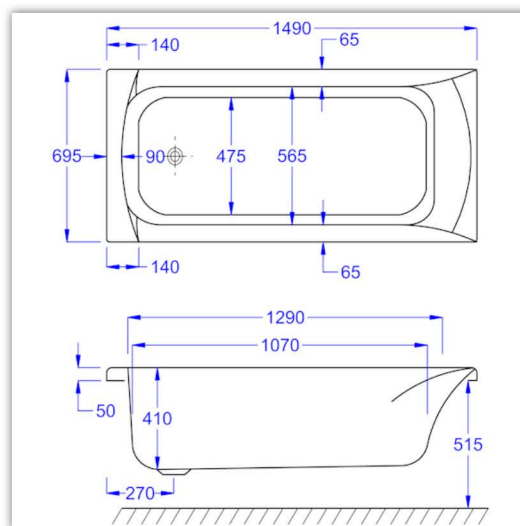

DELTA

1500x700

BATH ALSO AVAILABLE WITH GRIPS

Carronite

Panel

Hand Grips

Whirlpool

WHIRLPOOL COMPATIBLE

Clenda Systems
1, 2, 3, 4, 5, 6

WATER CAPACITY

152 LTR

This measurement is taken to the overflow.

KIT REFERENCES

STANDARD - AK-01
CARRONITE - AK-01-C

Carron Bathrooms Ltd
North Carron Works, Stenhouse Road, Falkirk, FK2 8UW
Tel: +44 (0) 1324 638407
Email: info@carronbathrooms.com