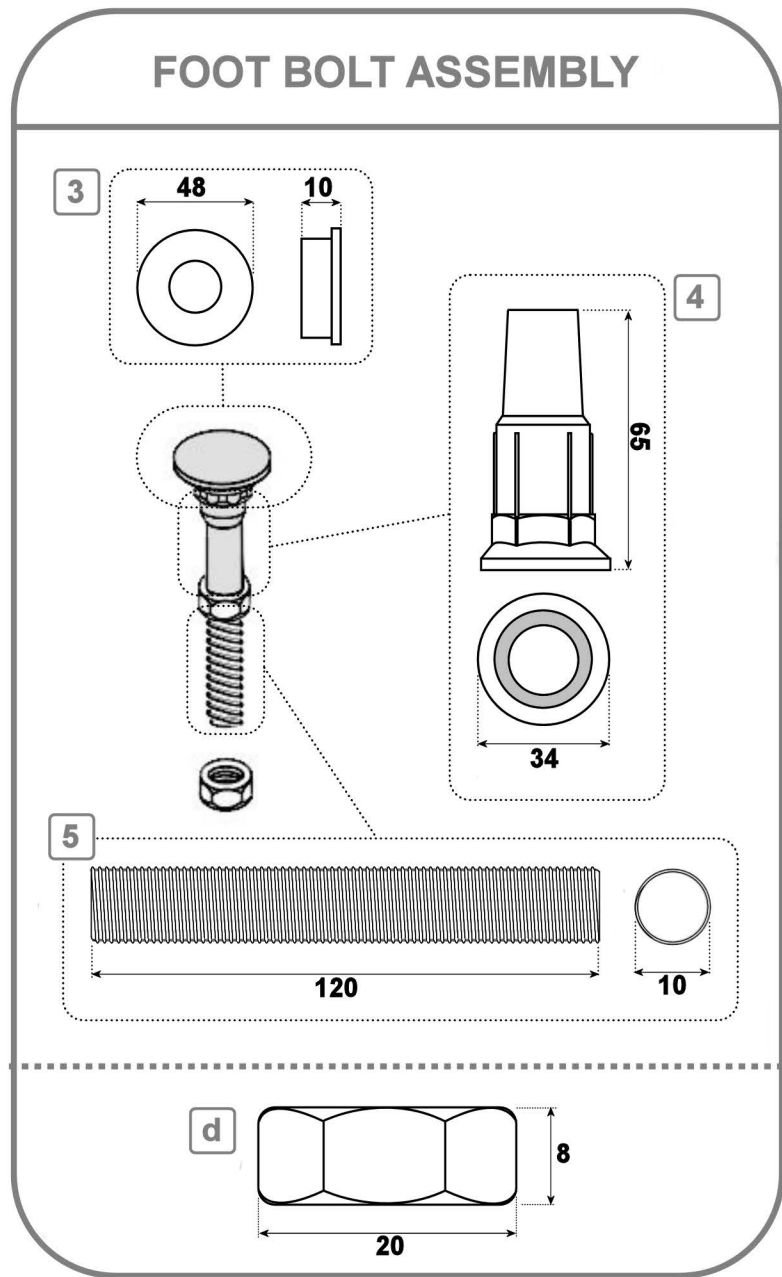

#### WALL BRACKET ASSEMBLY

AKP-285237

- 1 Wall Bracket 4
- a 40mm Screw 4
- b Wall Plug 4

#### PANEL STOP ASSEMBLY

AKP-285282

- 2 Panel Stop Tube 6
- c Panel Stop Screw 40mm 6

#### FOOT BOLT ASSEMBLY

AKP-285145

- 3 Bottom Plate for Leg 4
- 4 Plastic Leg M10 4
- d Hexagon Nut M10 12
- AKP-285251
- 5 Threaded Rod M10 4

#### CHANNEL ASSEMBLY

AKP-285152

- 6 Metal Channel 500mm 2
- e Self Tapping Screw 19mm 8