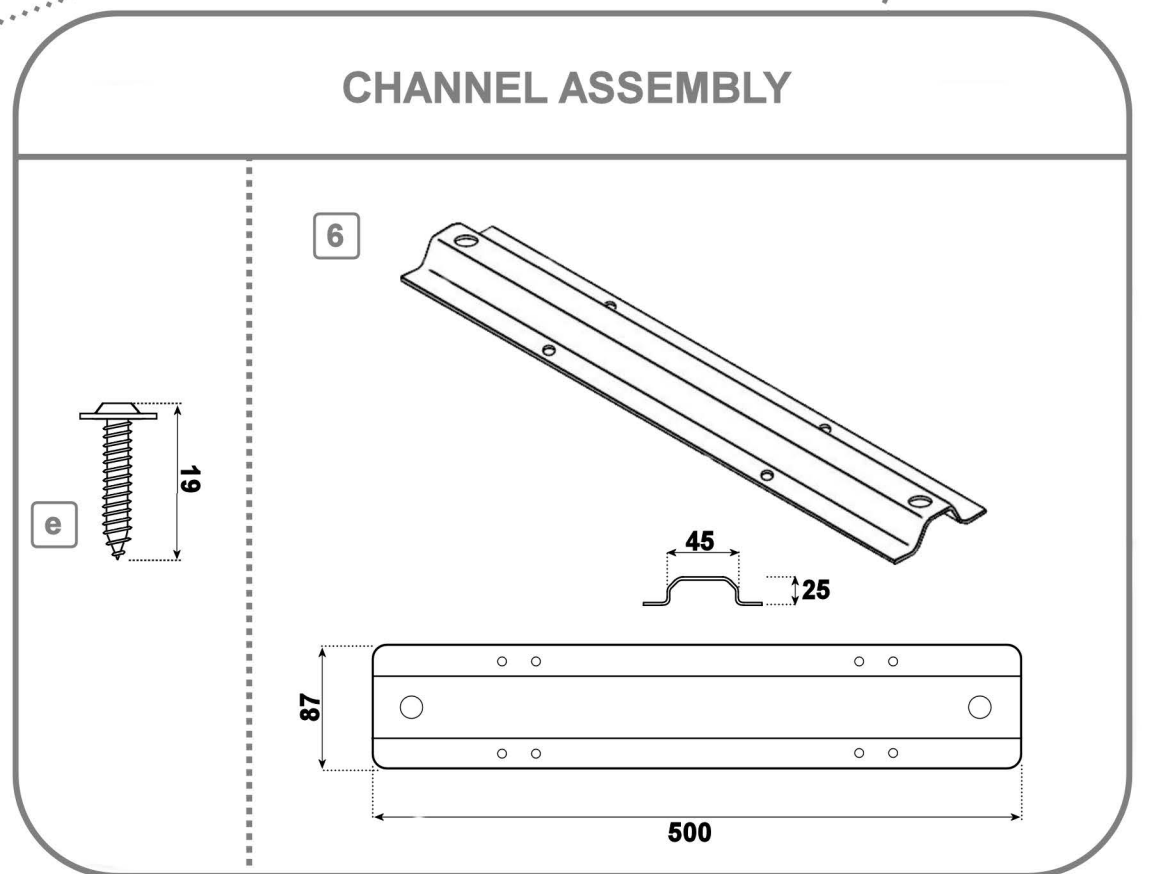

#### WALL BRACKET ASSEMBLY

AKP-285237

- 1 Wall Bracket 4
- a 40mm Screw 4
- b Wall Plug 4

#### PANEL STOP ASSEMBLY

AKP-285282

- 2 Panel Stop Tube 6
- c Panel Stop Screw 40mm 6

#### FOOT BOLT ASSEMBLY

AKP-285145

- 3 Bottom Plate for Leg 4
- 4 Plastic Leg M10 4
- d Hexagon Nut M10 12
- AKP-285251
- 5 Threaded Rod M10 4

#### CHANNEL ASSEMBLY

AKP-285152

- 6 Metal Channel 500mm 2
- e Self Tapping Screw 19mm 8