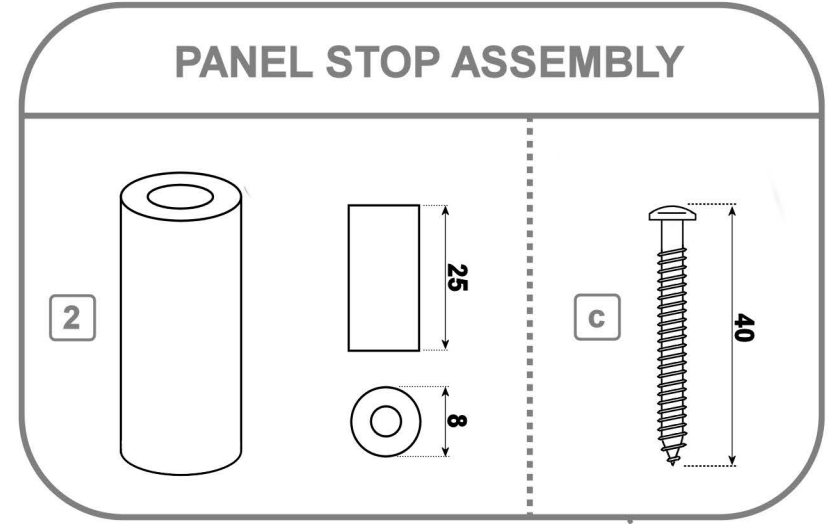

AK-01

WALL BRACKET ASSEMBLY

AKP-285237

- 1 Wall Bracket 4
- a 40mm Screw 4
- b Wall Plug 4

PANEL STOP ASSEMBLY

AKP-285282

- 2 Panel Stop Tube 6
- c Panel Stop Screw 40mm 6

FOOT BOLT ASSEMBLY

AKP-285145

- 3 Bottom Plate for Leg 4
- 4 Plastic Leg M10 4
- d Hexagon Nut M10 12
- AKP-285251
- 5 Threaded Rod M10 4

CHANNEL ASSEMBLY

AKP-285152

- 6 Metal Channel 500mm 2
- e Self Tapping Screw 19mm 8