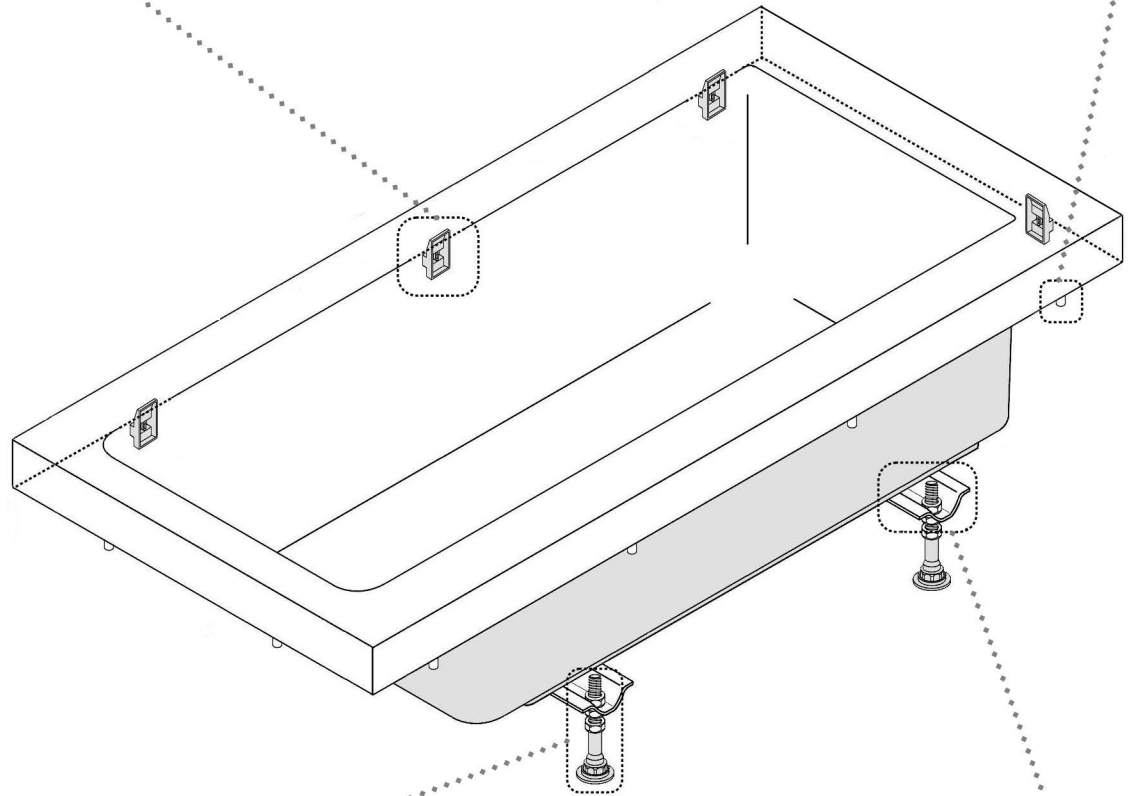

#### WALL BRACKET ASSEMBLY

AKP-285237

- 1 Wall Bracket 4
- a 40mm Screw 4
- b Wall Plug 4

#### PANEL STOP ASSEMBLY

AKP-285282

- 2 Panel Stop Tube 6
- c Panel Stop Screw 40mm 6

#### FOOT BOLT ASSEMBLY

AKP-285145

- 3 Bottom Plate for Leg 4
- 4 Plastic Leg M10 4
- d Hexagon Nut M10 12
- AKP-285251
- 5 Threaded Rod M10 4

#### CHANNEL ASSEMBLY

AKP-285152

- 6 Metal Channel 500mm 2
- e Self Tapping Screw 19mm 8