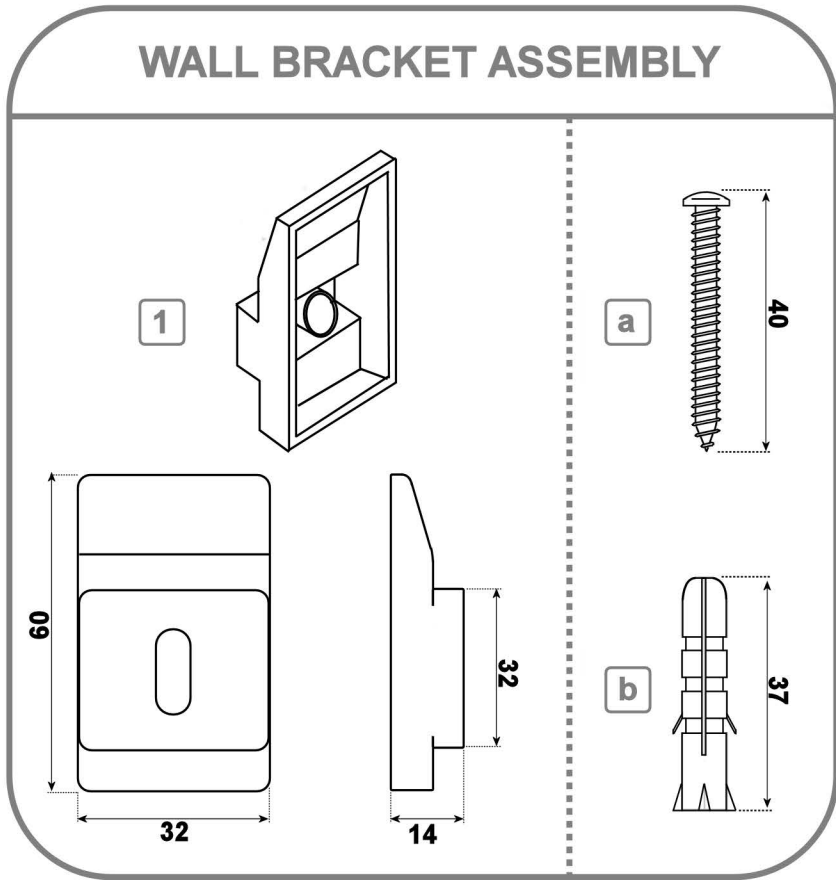

#### WALL BRACKET ASSEMBLY

AKP-285237

- 1 Wall Bracket 4
- a 40mm Screw 4
- b Wall Plug 4

#### PANEL STOP ASSEMBLY

AKP-285282

- 2 Panel Stop Tube 6
- c Panel Stop Screw 40mm 6

#### FOOT BOLT ASSEMBLY

AKP-285145

- 3 Bottom Plate for Leg 4
- 4 Plastic Leg M10 4
- d Hexagon Nut M10 12
- AKP-285251
- 5 Threaded Rod M10 4

#### CHANNEL ASSEMBLY

AKP-285152

- 6 Metal Channel 500mm 2
- e Self Tapping Screw 19mm 8