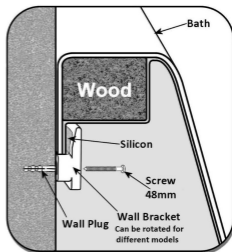

CONTENTS

- 2 Metal Channel
- 4 Threaded Rod M10
- 12 Hexagon Nut M10
- 8 Self Tapping Screw 19mm
- 4 Screw 48mm
- 4 Wall Plug
- 4 Plastic Leg M10 65mm (Black)
- 4 Bottom Plate for Leg (Black)
- 4 Wall Bracket
- 6 Panel Stop Tube
- 6 Panel Stop Screw 40mm

For L-Shape panels, clips are packed with panel

- 6 Panel Clip
- 6 Panel Clip Screw 19mm