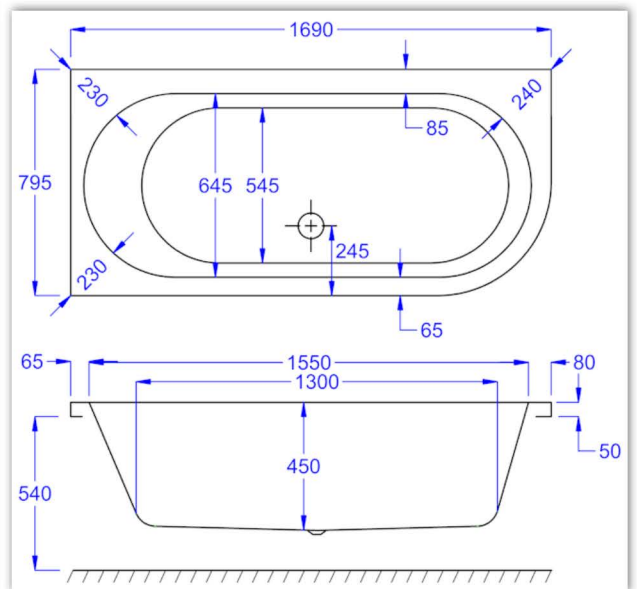

STATUS

1700x800

LEFT HANDED

LEFT HANDED

RIGHT HANDED

Carronite

Panel

Whirlpool

WHIRLPOOL COMPATIBLE

Clenda Systems
1, 2, 3, 4, 5, 6

WATER CAPACITY

250 LTR

This measurement is taken to the overflow.

KIT REFERENCES

STANDARD - AK-03
CARRONITE - AK-03-C

Carron Bathrooms Ltd
North Carron Works, Stenhouse Road, Falkirk, FK2 8UW
Tel: +44 (0) 1324 638407
Email: info@carronbathrooms.com