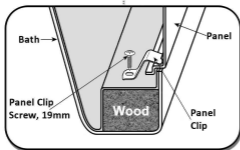

# Showerbath Guide

Only With Kit  
AK-05

Metal  
Channel

Self Tapping  
Screw, 19mm

## CONTENTS

- 2 Metal Channel
- 4 Threaded Rod M10
- 12 Hexagon Nut M10
- 8 Self Tapping Screw 19mm
- 4 Screw 48mm
- 4 Wall Plug
- 4 Plastic Leg M10 65mm (Black)
- 4 Bottom Plate for Leg (Black)
- 4 Wall Brackets
- 6 Panel Clip
- 6 Panel Clip Screw 19mm