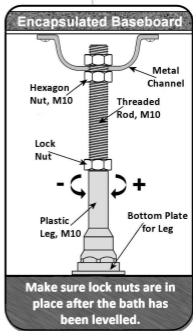

# Showerbath Guide

Only With Kit  
AK-05

Metal  
Channel

Self Tapping  
Screw, 19mm

## CONTENTS

- 2 Metal Channel
- 4 Threaded Rod M10
- 12 Hexagon Nut M10
- 8 Self Tapping Screw 19mm
- 4 Screw 48mm
- 4 Wall Plug
- 4 Plastic Leg M10 65mm (Black)
- 4 Bottom Plate for Leg (Black)
- 4 Wall Brackets
- 6 Panel Clip
- 6 Panel Clip Screw 19mm