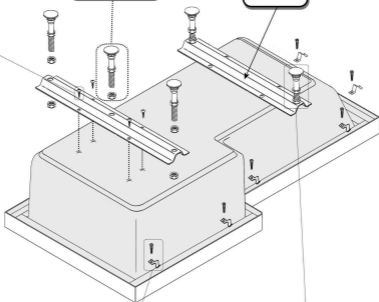

# Showerbath Guide

Only With Kit  
AK-05

Metal  
Channel

Self Tapping  
Screw, 19mm

## CONTENTS

- 2 Metal Channel
- 4 Threaded Rod M10
- 12 Hexagon Nut M10
- 8 Self Tapping Screw 19mm
- 4 Screw 48mm
- 4 Wall Plug
- 4 Plastic Leg M10 65mm (Black)
- 4 Bottom Plate for Leg (Black)
- 4 Wall Brackets
- 6 Panel Clip
- 6 Panel Clip Screw 19mm