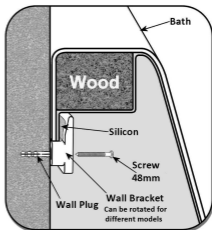

# Showerbath Guide

Only With Kit  
AK-05

Metal  
Channel

Self Tapping  
Screw, 19mm

## CONTENTS

- 2 Metal Channel
- 4 Threaded Rod M10
- 12 Hexagon Nut M10
- 8 Self Tapping Screw 19mm
- 4 Screw 48mm
- 4 Wall Plug
- 4 Plastic Leg M10 65mm (Black)
- 4 Bottom Plate for Leg (Black)
- 4 Wall Brackets
- 6 Panel Clip
- 6 Panel Clip Screw 19mm