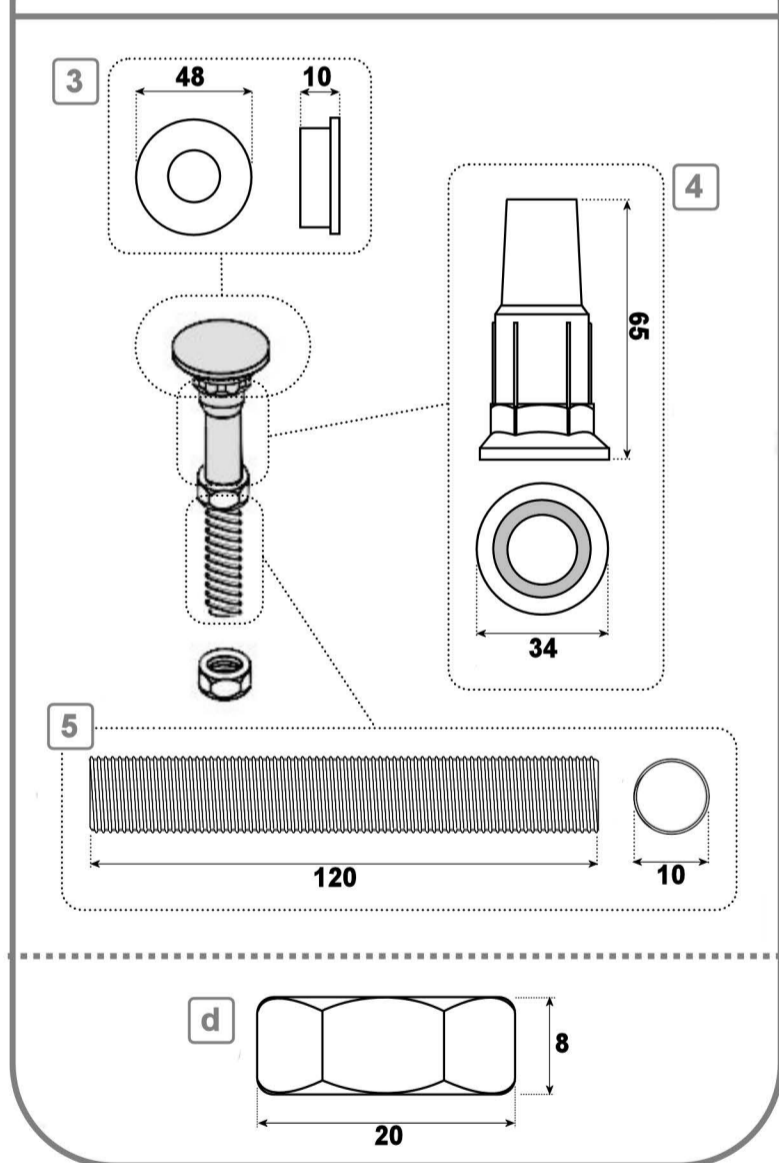

FOOT BOLT ASSEMBLY