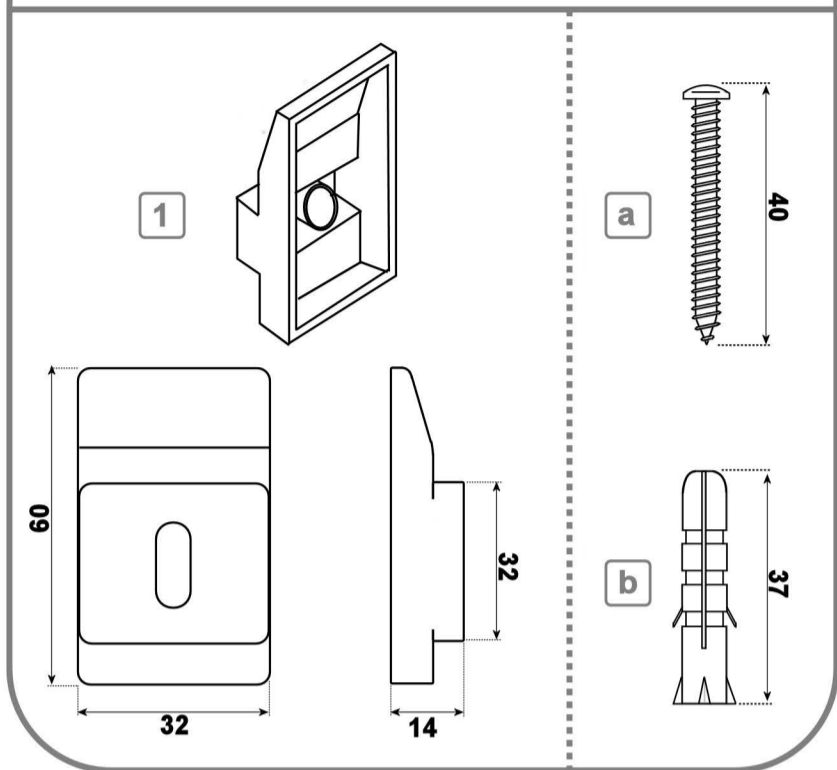

## PANEL CLIP ASSEMBLY

### FOOT BOLT ASSEMBLY

AKP-285145

- 3 Bottom Plate for Leg 4
- 4 Plastic Leg M10 4
- d Hexagon Nut M10 12
- 5 Threaded Rod M10 4

### CHANNEL ASSEMBLY

AKP-285152

- 6 Metal Channel 500mm 1
- e Self Tapping Screw 19mm 4
- AKP-285312
- 7 Metal Channel 600mm 1
- e Self Tapping Screw 19mm 4