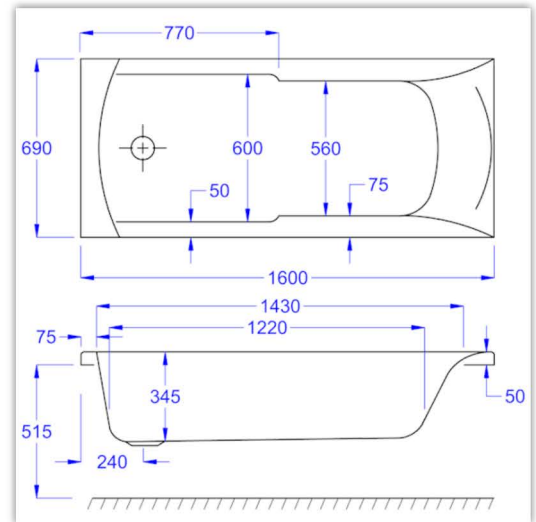

# MATRIX

1600x700

BATH ALSO AVAILABLE WITH GRIPS

AVON GRIP

Carronite

Panel

Hand Grips

## WATER CAPACITY

138 LTR

This measurement is taken to the overflow.