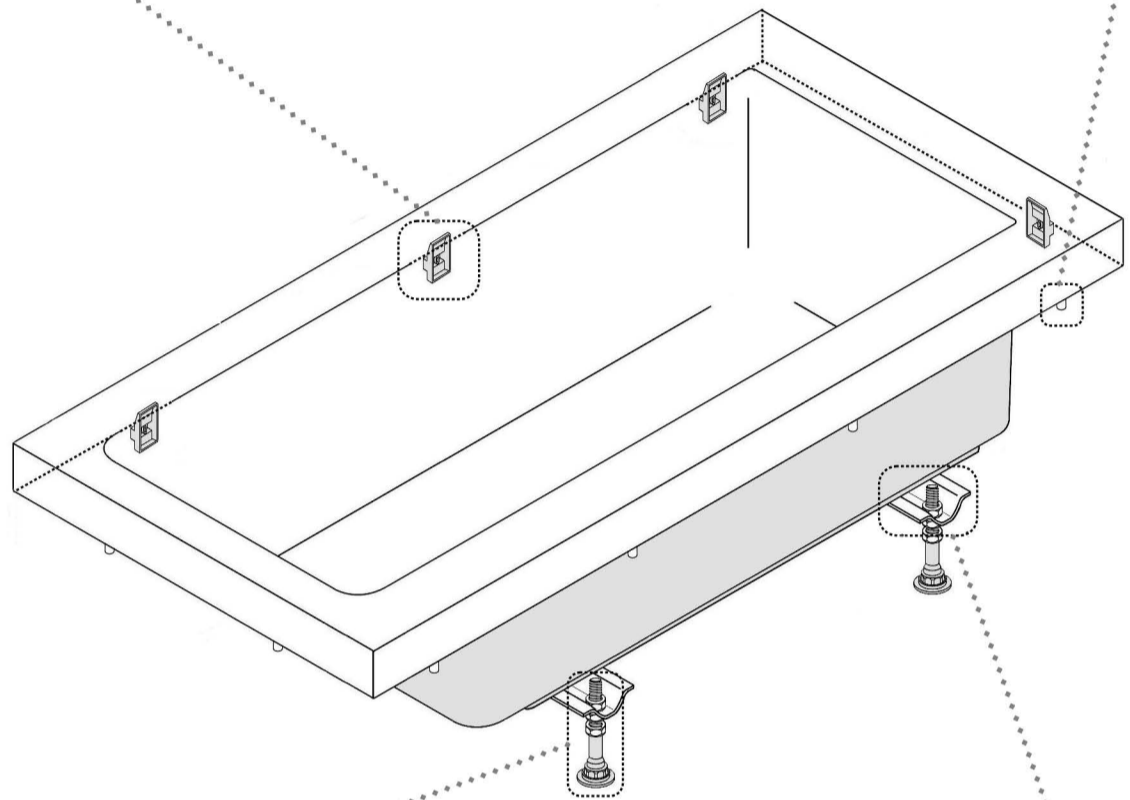

AK-02

WALL BRACKET ASSEMBLY

PANEL STOP ASSEMBLY

FOOT BOLT ASSEMBLY

CHANNEL ASSEMBLY

WALL BRACKET ASSEMBLY

AKP-285237

- 1 Wall Bracket 4
- a 40mm Screw 4
- b Wall Plug 4

PANEL STOP ASSEMBLY

AKP-285282

- 2 Panel Stop Tube 6
- c Panel Stop Screw 40mm 6

FOOT BOLT ASSEMBLY

AKP-285145

- 3 Bottom Plate for Leg 4
- 4 Plastic Leg M10 4
- d Hexagon Nut M10 12

AKP-285640

- 5 Threaded Rod M10 4

CHANNEL ASSEMBLY

AKP-285152

- 6 Metal Channel 500mm 2
- e Self Tapping Screw 19mm 8