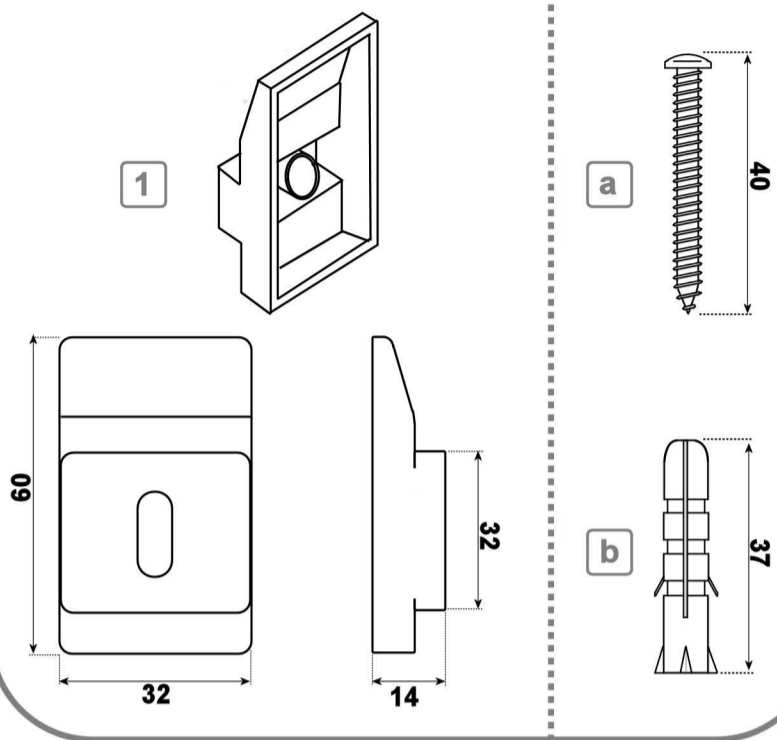

AK-02

WALL BRACKET ASSEMBLY

PANEL STOP ASSEMBLY

FOOT BOLT ASSEMBLY

CHANNEL ASSEMBLY

WALL BRACKET ASSEMBLY

AKP-285237

- 1 Wall Bracket 4
- a 40mm Screw 4
- b Wall Plug 4

PANEL STOP ASSEMBLY

AKP-285282

- 2 Panel Stop Tube 6
- c Panel Stop Screw 40mm 6

FOOT BOLT ASSEMBLY

AKP-285145

- 3 Bottom Plate for Leg 4
- 4 Plastic Leg M10 4
- d Hexagon Nut M10 12

AKP-285640

- 5 Threaded Rod M10 4

CHANNEL ASSEMBLY

AKP-285152

- 6 Metal Channel 500mm 2
- e Self Tapping Screw 19mm 8