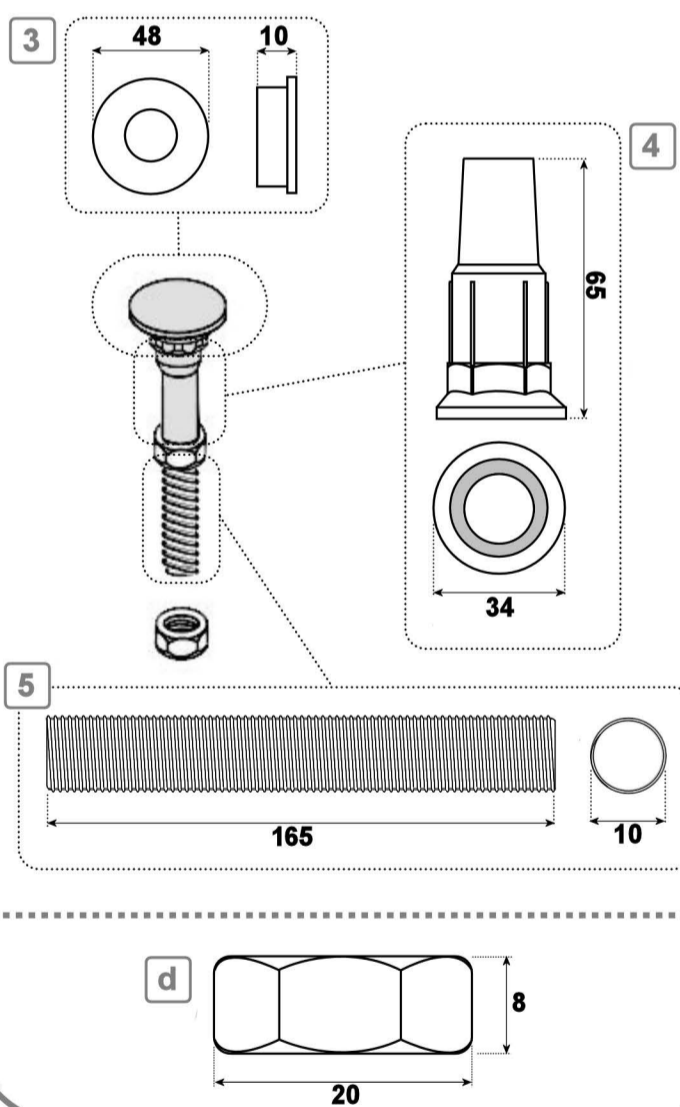

AK-02

WALL BRACKET ASSEMBLY

PANEL STOP ASSEMBLY

FOOT BOLT ASSEMBLY

CHANNEL ASSEMBLY

WALL BRACKET ASSEMBLY

AKP-285237

- 1 Wall Bracket 4
- a 40mm Screw 4
- b Wall Plug 4

PANEL STOP ASSEMBLY

AKP-285282

- 2 Panel Stop Tube 6
- c Panel Stop Screw 40mm 6

FOOT BOLT ASSEMBLY

AKP-285145

- 3 Bottom Plate for Leg 4
- 4 Plastic Leg M10 4
- d Hexagon Nut M10 12

AKP-285640

- 5 Threaded Rod M10 4

CHANNEL ASSEMBLY

AKP-285152

- 6 Metal Channel 500mm 2
- e Self Tapping Screw 19mm 8