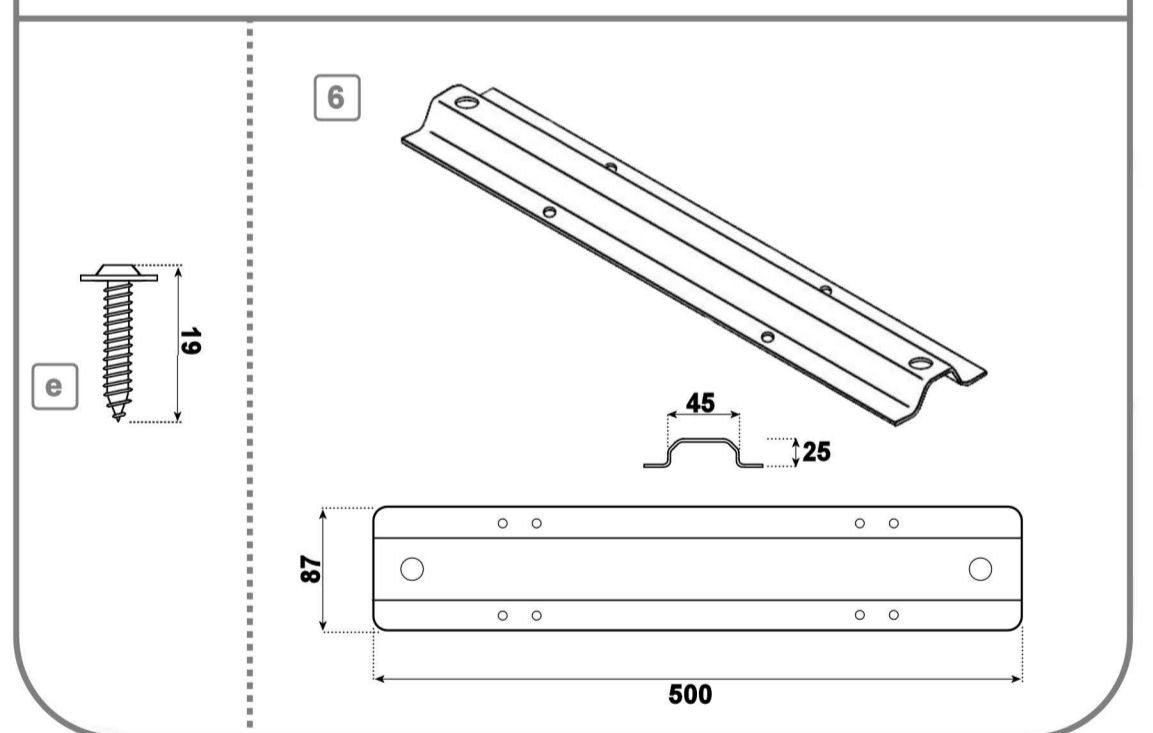

AK-02

WALL BRACKET ASSEMBLY

PANEL STOP ASSEMBLY

FOOT BOLT ASSEMBLY

CHANNEL ASSEMBLY

WALL BRACKET ASSEMBLY

AKP-285237

- 1 Wall Bracket 4
- a 40mm Screw 4
- b Wall Plug 4

PANEL STOP ASSEMBLY

AKP-285282

- 2 Panel Stop Tube 6
- c Panel Stop Screw 40mm 6

FOOT BOLT ASSEMBLY

AKP-285145

- 3 Bottom Plate for Leg 4
- 4 Plastic Leg M10 4
- d Hexagon Nut M10 12

AKP-285640

- 5 Threaded Rod M10 4

CHANNEL ASSEMBLY

AKP-285152

- 6 Metal Channel 500mm 2
- e Self Tapping Screw 19mm 8