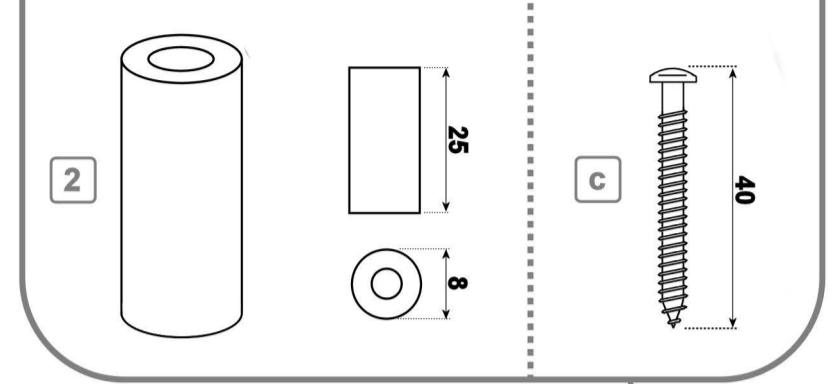

AK-02

WALL BRACKET ASSEMBLY

PANEL STOP ASSEMBLY

FOOT BOLT ASSEMBLY

CHANNEL ASSEMBLY

WALL BRACKET ASSEMBLY

AKP-285237

- 1 Wall Bracket 4
- a 40mm Screw 4
- b Wall Plug 4

PANEL STOP ASSEMBLY

AKP-285282

- 2 Panel Stop Tube 6
- c Panel Stop Screw 40mm 6

FOOT BOLT ASSEMBLY

AKP-285145

- 3 Bottom Plate for Leg 4
- 4 Plastic Leg M10 4
- d Hexagon Nut M10 12

AKP-285640

- 5 Threaded Rod M10 4

CHANNEL ASSEMBLY

AKP-285152

- 6 Metal Channel 500mm 2
- e Self Tapping Screw 19mm 8