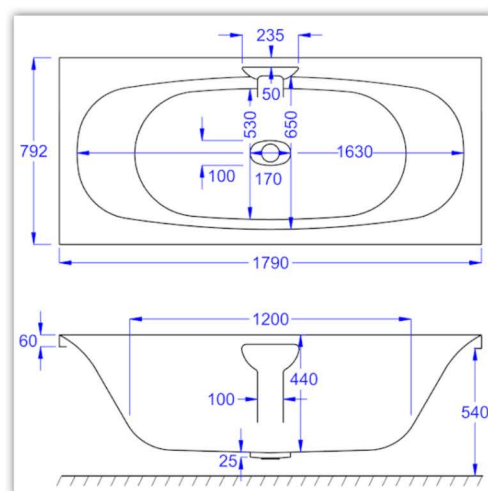

ECHELON

1800x800

The Echelon bath required the uniquely designed overflow / filler unit.
Please ask for more information.

Carronite

Panel

WHIRLPOOL COMPATIBLE

N/A

WATER CAPACITY

230 LTR

This measurement is taken to the overflow.

KIT REFERENCES

STANDARD - AK-03
CARRONITE - AK-03-C

Carron Bathrooms Ltd
North Carron Works, Stenhouse Road, Falkirk, FK2 8UW
Tel: +44 (0) 1324 638407
Email: info@carronbathrooms.com