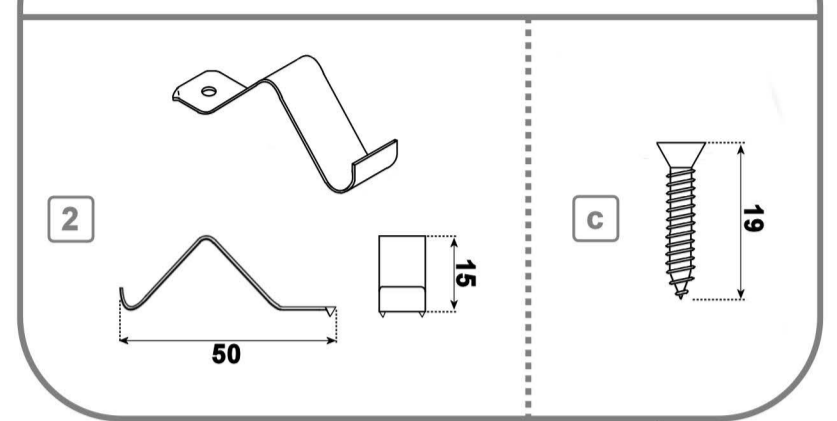

AK-11-C

WALL BRACKET ASSEMBLY

PANEL CLIP ASSEMBLY

FOOT BOLT ASSEMBLY

CHANNEL ASSEMBLY

WALL BRACKET ASSEMBLY AKP-285244

- 1 Wall Bracket 3
- a 40mm Screw 6
- b Wall Plug 6

PANEL CLIP ASSEMBLY AKP-285220

- 2 Panel Clip 6
- c Panel Clip Screw 19mm 6

FOOT BOLT ASSEMBLY AKP-285275

- 3 Bottom Plate for Leg 4
- 4 Plastic Leg M12 4
- d Hexagon Nut M12 12
- AKP-285664
- 5 Threaded Rod M12 4

CHANNEL ASSEMBLY AKP-285152

- 6 Metal Channel 500mm 2
- e Self Tapping Screw 19mm 8