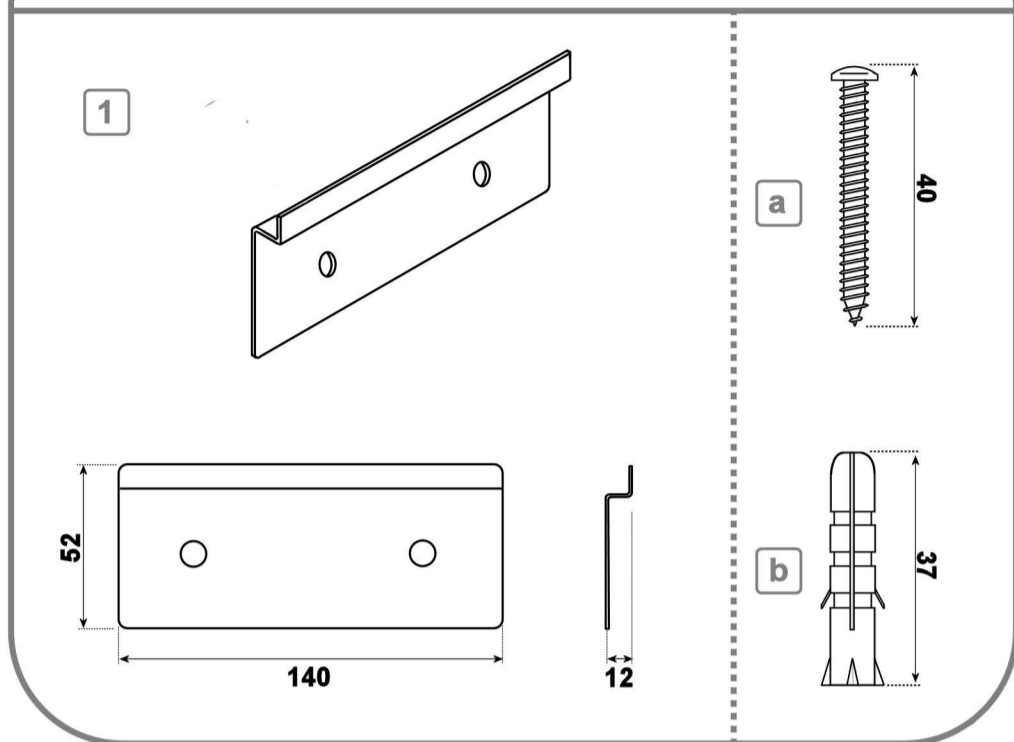

AK-11-C

WALL BRACKET ASSEMBLY

PANEL CLIP ASSEMBLY

FOOT BOLT ASSEMBLY

CHANNEL ASSEMBLY

WALL BRACKET ASSEMBLY AKP-285244

- 1 Wall Bracket 3
- a 40mm Screw 6
- b Wall Plug 6

PANEL CLIP ASSEMBLY AKP-285220

- 2 Panel Clip 6
- c Panel Clip Screw 19mm 6

FOOT BOLT ASSEMBLY AKP-285275

- 3 Bottom Plate for Leg 4
- 4 Plastic Leg M12 4
- d Hexagon Nut M12 12
- AKP-285664
- 5 Threaded Rod M12 4

CHANNEL ASSEMBLY AKP-285152

- 6 Metal Channel 500mm 2
- e Self Tapping Screw 19mm 8