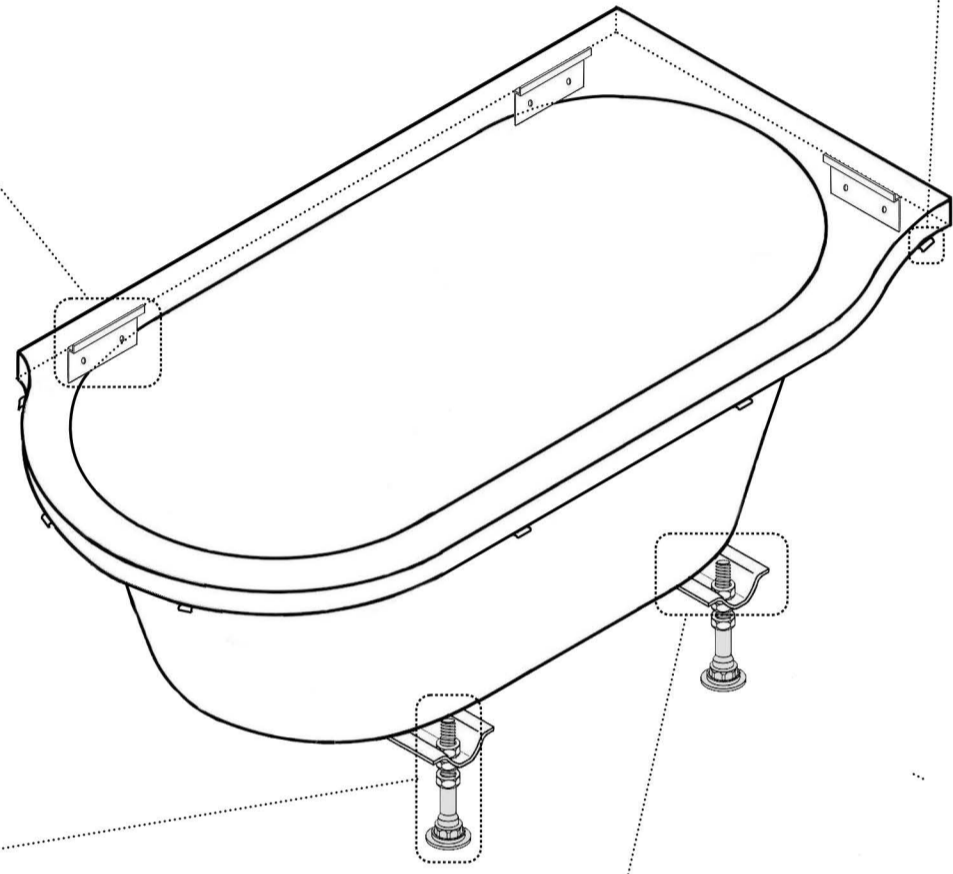

AK-11-C

WALL BRACKET ASSEMBLY

PANEL CLIP ASSEMBLY

FOOT BOLT ASSEMBLY

CHANNEL ASSEMBLY

WALL BRACKET ASSEMBLY AKP-285244

- 1 Wall Bracket 3
- a 40mm Screw 6
- b Wall Plug 6

PANEL CLIP ASSEMBLY AKP-285220

- 2 Panel Clip 6
- c Panel Clip Screw 19mm 6

FOOT BOLT ASSEMBLY AKP-285275

- 3 Bottom Plate for Leg 4
- 4 Plastic Leg M12 4
- d Hexagon Nut M12 12
- AKP-285664
- 5 Threaded Rod M12 4

CHANNEL ASSEMBLY AKP-285152

- 6 Metal Channel 500mm 2
- e Self Tapping Screw 19mm 8