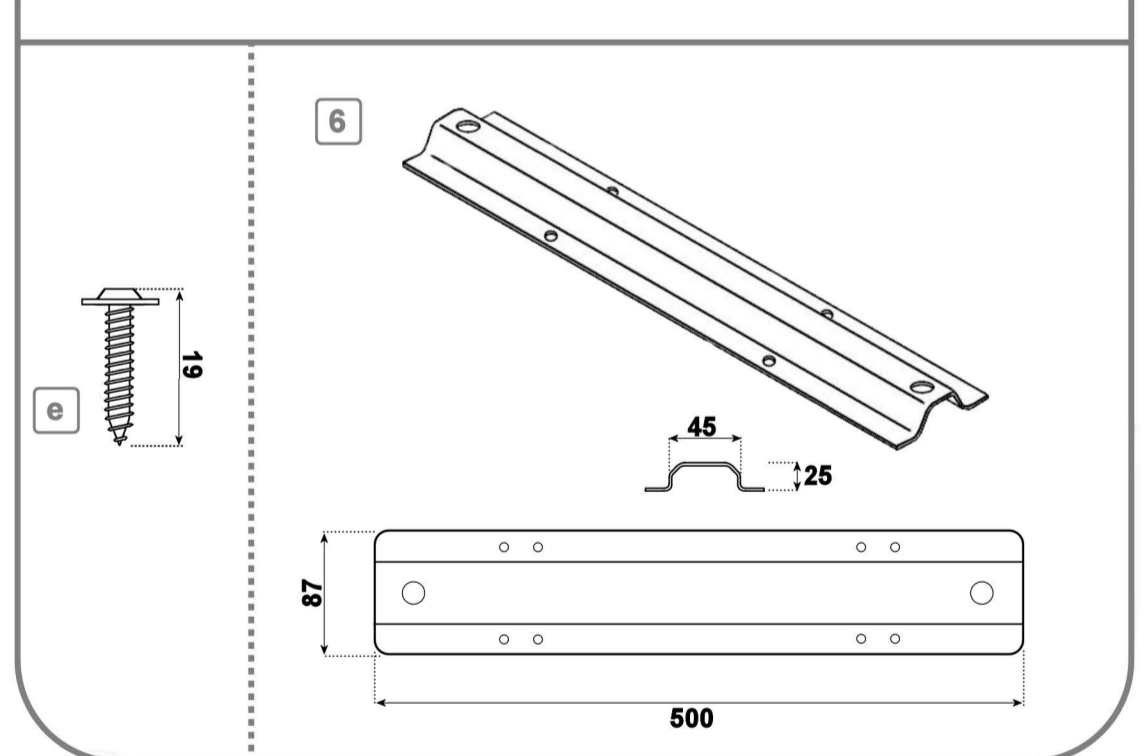

AK-11-C

WALL BRACKET ASSEMBLY

PANEL CLIP ASSEMBLY

FOOT BOLT ASSEMBLY

CHANNEL ASSEMBLY

WALL BRACKET ASSEMBLY AKP-285244

- 1 Wall Bracket 3
- a 40mm Screw 6
- b Wall Plug 6

PANEL CLIP ASSEMBLY AKP-285220

- 2 Panel Clip 6
- c Panel Clip Screw 19mm 6

FOOT BOLT ASSEMBLY AKP-285275

- 3 Bottom Plate for Leg 4
- 4 Plastic Leg M12 4
- d Hexagon Nut M12 12
- AKP-285664
- 5 Threaded Rod M12 4

CHANNEL ASSEMBLY AKP-285152

- 6 Metal Channel 500mm 2
- e Self Tapping Screw 19mm 8