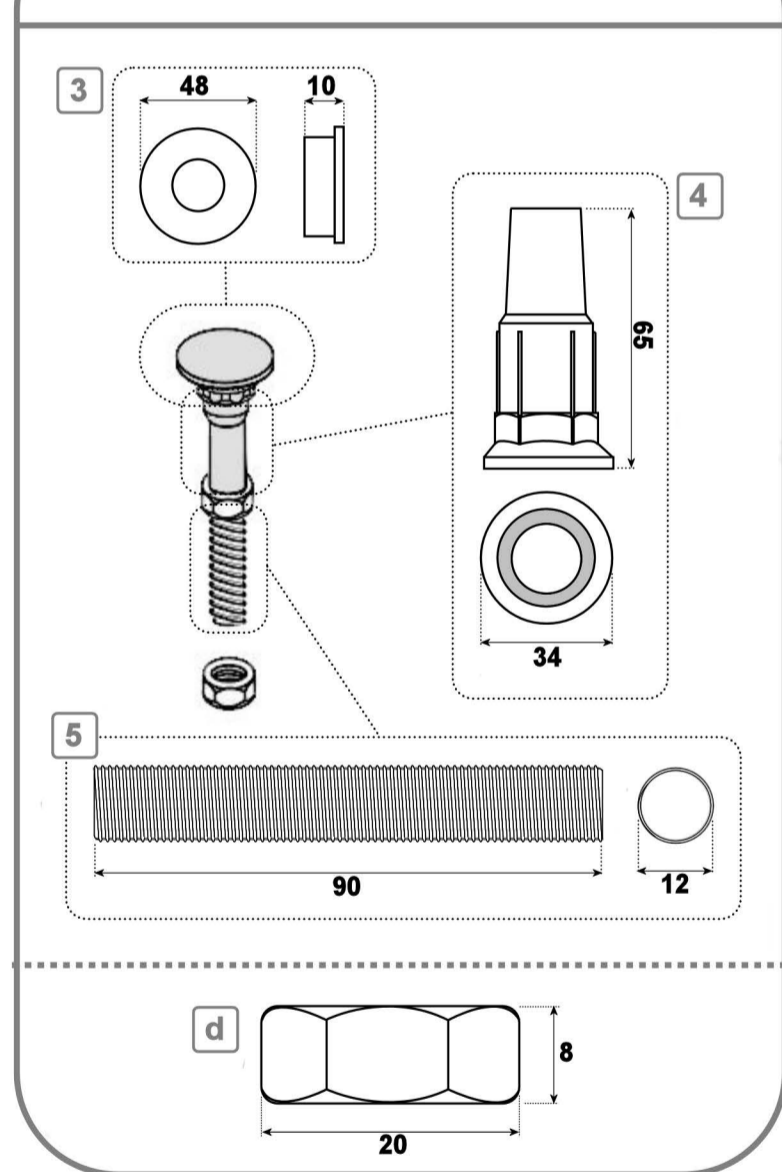

AK-11-C

WALL BRACKET ASSEMBLY

PANEL CLIP ASSEMBLY

FOOT BOLT ASSEMBLY

CHANNEL ASSEMBLY

WALL BRACKET ASSEMBLY AKP-285244

- 1 Wall Bracket 3
- a 40mm Screw 6
- b Wall Plug 6

PANEL CLIP ASSEMBLY AKP-285220

- 2 Panel Clip 6
- c Panel Clip Screw 19mm 6

FOOT BOLT ASSEMBLY AKP-285275

- 3 Bottom Plate for Leg 4
- 4 Plastic Leg M12 4
- d Hexagon Nut M12 12
- AKP-285664
- 5 Threaded Rod M12 4

CHANNEL ASSEMBLY AKP-285152

- 6 Metal Channel 500mm 2
- e Self Tapping Screw 19mm 8