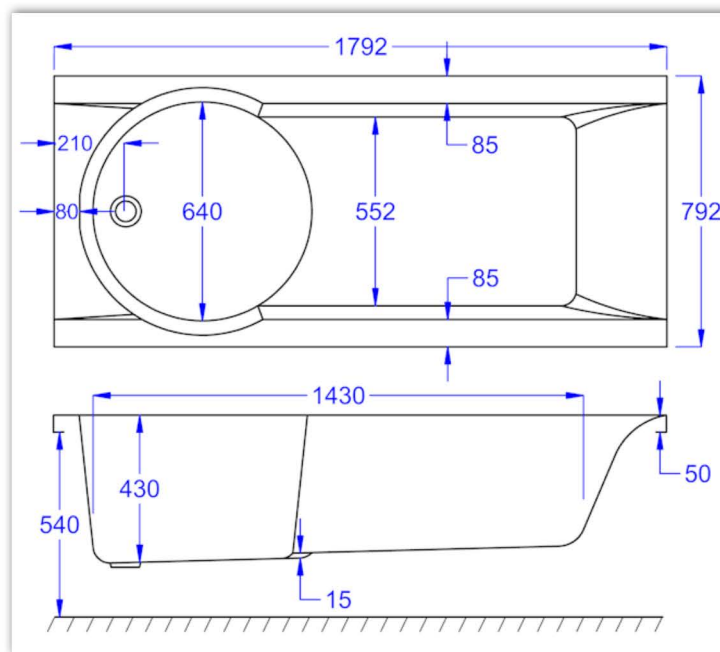

ZONE

1800x800

Carronite

Panel

Whirlpool

WHIRLPOOL COMPATIBLE

Clenda Systems
1 & 4

WATER CAPACITY

275 LTR

This measurement is taken to the overflow.

KIT REFERENCES

STANDARD - AK-03
CARRONITE - AK-03-C

Carron Bathrooms Ltd
North Carron Works, Stenhouse Road, Falkirk, FK2 8UW
Tel: +44 (0) 1324 638407
Email: info@carronbathrooms.com