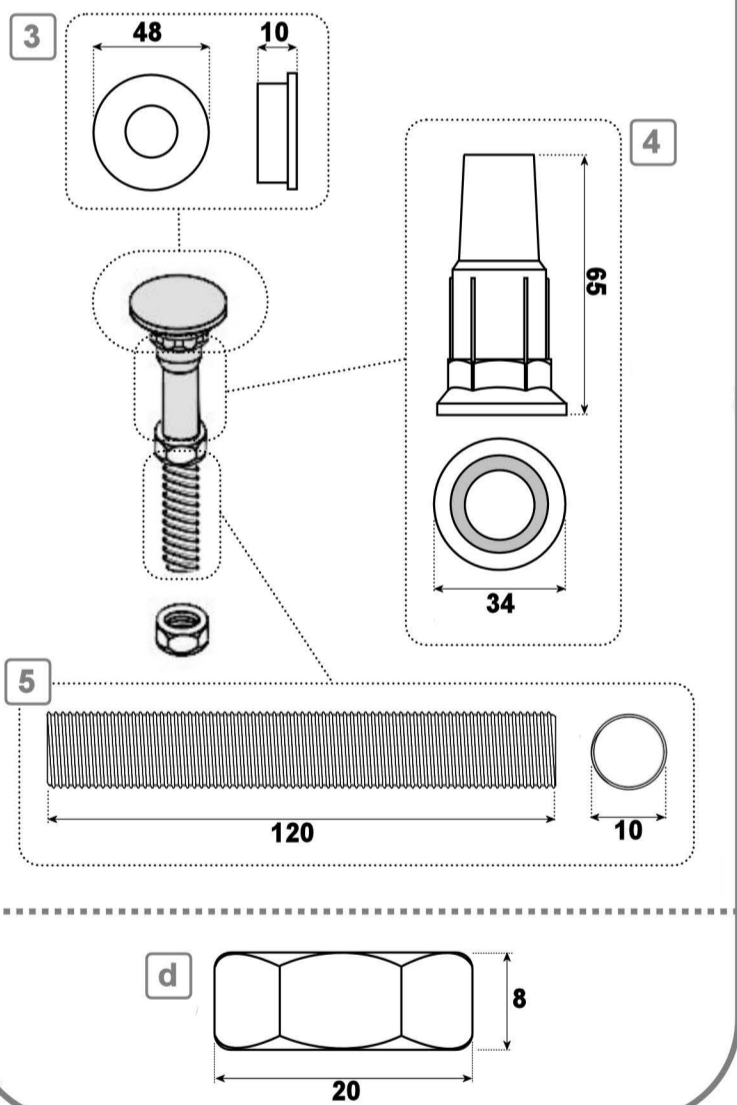

AK-03

WALL BRACKET ASSEMBLY

PANEL STOP ASSEMBLY

FOOT BOLT ASSEMBLY

CHANNEL ASSEMBLY

WALL BRACKET ASSEMBLY AKP-285237

1	Wall Bracket	4
a	40mm Screw	4
b	Wall Plug	4

PANEL STOP ASSEMBLY AKP-285282

2	Panel Stop Tube	6
c	Panel Stop Screw 40mm	6

FOOT BOLT ASSEMBLY AKP-285145

3	Bottom Plate for Leg	4
4	Plastic Leg M10	4
d	Hexagon Nut M10	12

5	Threaded Rod M10	4
---	------------------	---

CHANNEL ASSEMBLY AKP-285169

6	Metal Channel 550mm	2
e	Self Tapping Screw 19mm	8