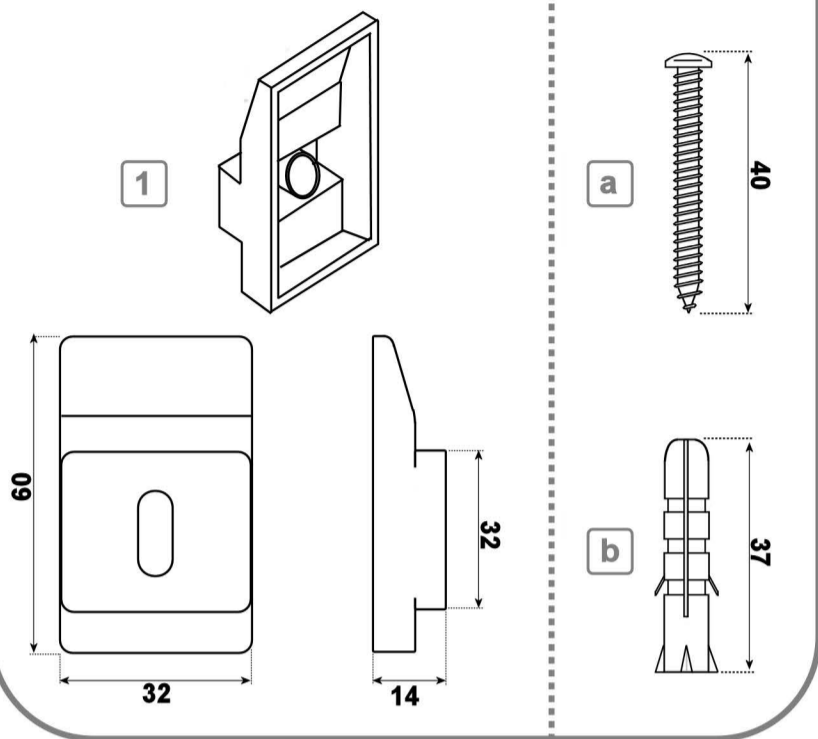

AK-03

WALL BRACKET ASSEMBLY

PANEL STOP ASSEMBLY

FOOT BOLT ASSEMBLY

CHANNEL ASSEMBLY

WALL BRACKET ASSEMBLY AKP-285237

1	Wall Bracket	4
a	40mm Screw	4
b	Wall Plug	4

PANEL STOP ASSEMBLY AKP-285282

2	Panel Stop Tube	6
c	Panel Stop Screw 40mm	6

FOOT BOLT ASSEMBLY AKP-285145

3	Bottom Plate for Leg	4
4	Plastic Leg M10	4
d	Hexagon Nut M10	12

5	Threaded Rod M10	4
---	------------------	---

CHANNEL ASSEMBLY AKP-285169

6	Metal Channel 550mm	2
e	Self Tapping Screw 19mm	8