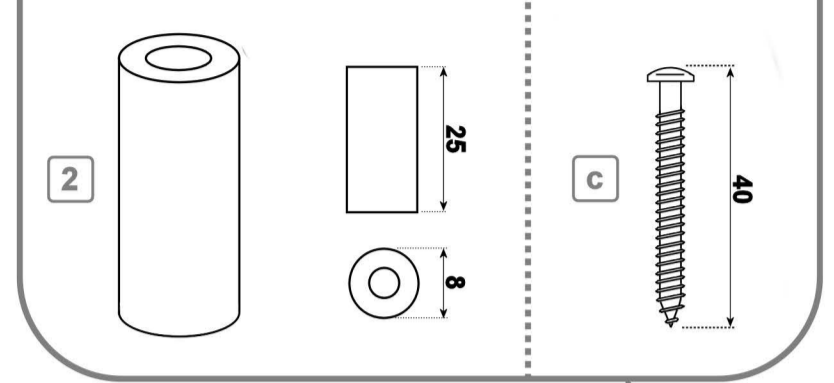

AK-03

WALL BRACKET ASSEMBLY

PANEL STOP ASSEMBLY

FOOT BOLT ASSEMBLY

CHANNEL ASSEMBLY

WALL BRACKET ASSEMBLY AKP-285237

1	Wall Bracket	4
a	40mm Screw	4
b	Wall Plug	4

PANEL STOP ASSEMBLY AKP-285282

2	Panel Stop Tube	6
c	Panel Stop Screw 40mm	6

FOOT BOLT ASSEMBLY AKP-285145

3	Bottom Plate for Leg	4
4	Plastic Leg M10	4
d	Hexagon Nut M10	12

5	Threaded Rod M10	4
---	------------------	---

CHANNEL ASSEMBLY AKP-285169

6	Metal Channel 550mm	2
e	Self Tapping Screw 19mm	8