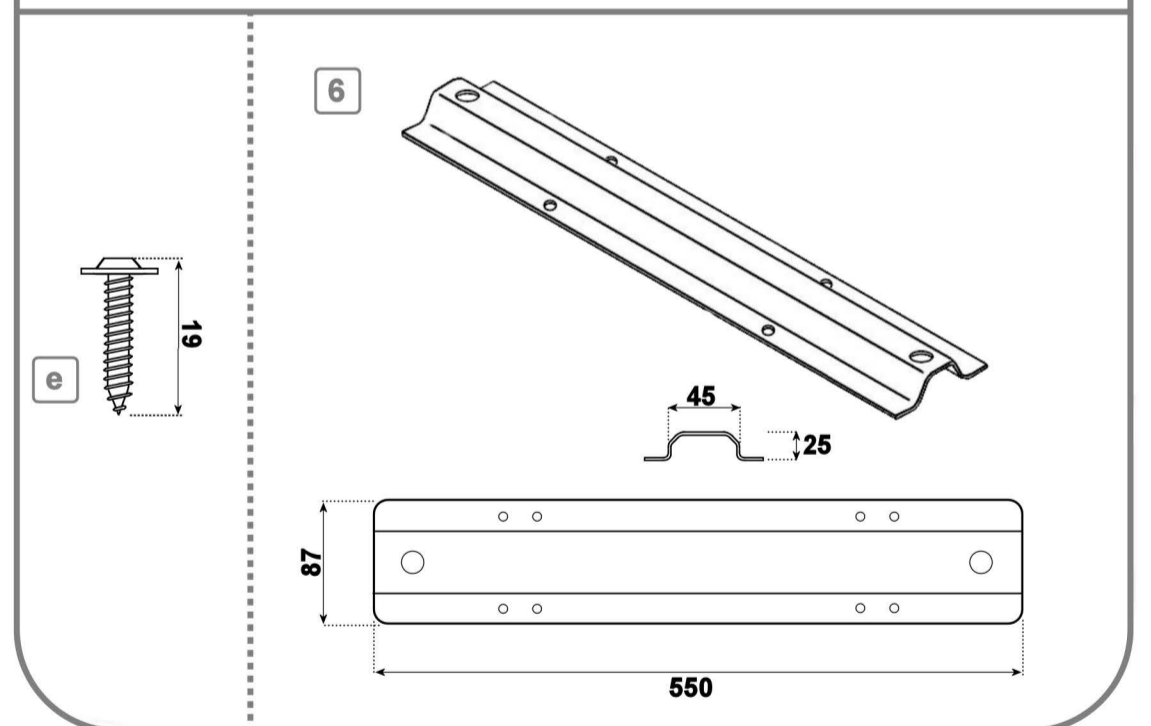

AK-03

WALL BRACKET ASSEMBLY

PANEL STOP ASSEMBLY

FOOT BOLT ASSEMBLY

CHANNEL ASSEMBLY

WALL BRACKET ASSEMBLY AKP-285237

1	Wall Bracket	4
a	40mm Screw	4
b	Wall Plug	4

PANEL STOP ASSEMBLY AKP-285282

2	Panel Stop Tube	6
c	Panel Stop Screw 40mm	6

FOOT BOLT ASSEMBLY AKP-285145

3	Bottom Plate for Leg	4
4	Plastic Leg M10	4
d	Hexagon Nut M10	12

5	Threaded Rod M10	4
---	------------------	---

CHANNEL ASSEMBLY AKP-285169

6	Metal Channel 550mm	2
e	Self Tapping Screw 19mm	8