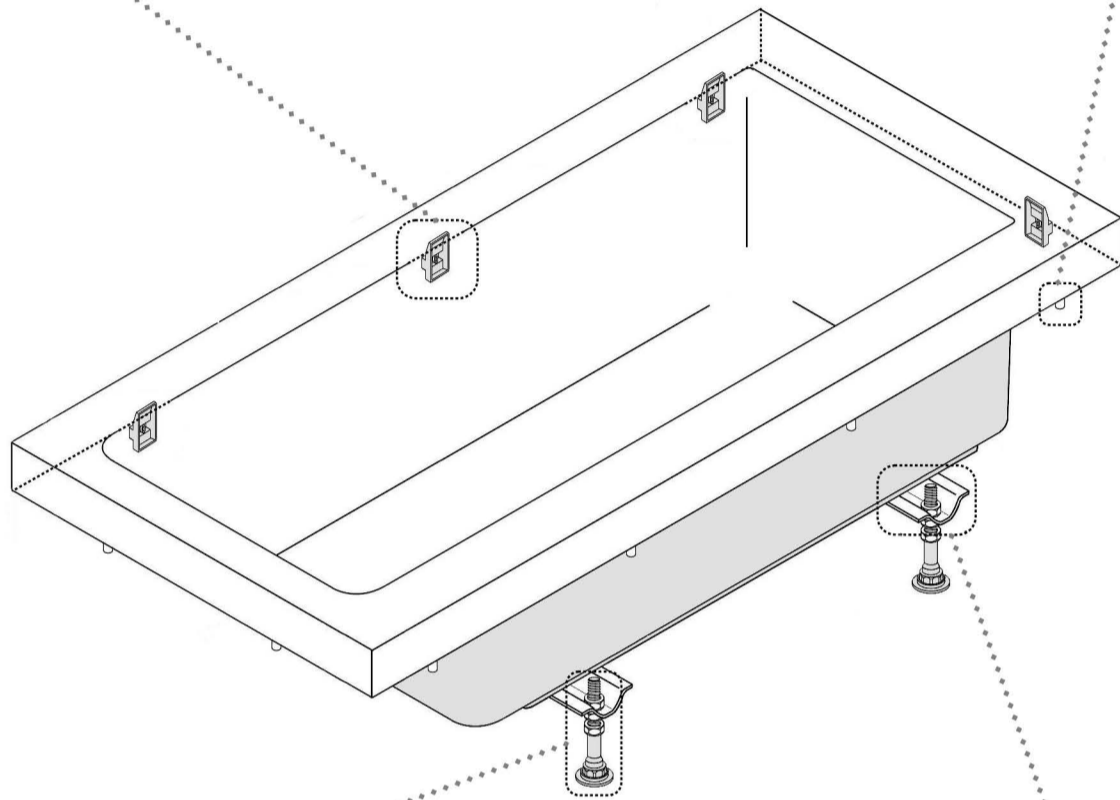

AK-03

WALL BRACKET ASSEMBLY

PANEL STOP ASSEMBLY

FOOT BOLT ASSEMBLY

CHANNEL ASSEMBLY

WALL BRACKET ASSEMBLY AKP-285237

1	Wall Bracket	4
a	40mm Screw	4
b	Wall Plug	4

PANEL STOP ASSEMBLY AKP-285282

2	Panel Stop Tube	6
c	Panel Stop Screw 40mm	6

FOOT BOLT ASSEMBLY AKP-285145

3	Bottom Plate for Leg	4
4	Plastic Leg M10	4
d	Hexagon Nut M10	12

5	Threaded Rod M10	4
---	------------------	---

CHANNEL ASSEMBLY AKP-285169

6	Metal Channel 550mm	2
e	Self Tapping Screw 19mm	8