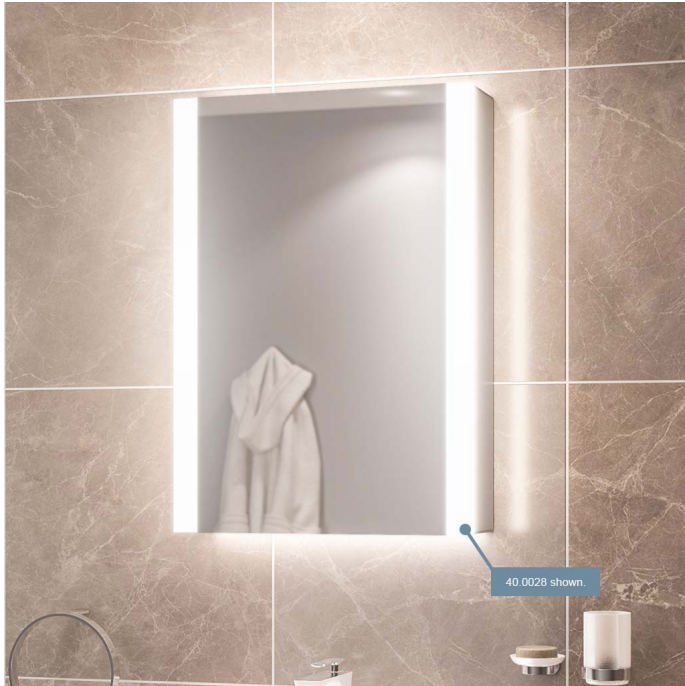

DATASHEET

Image

General Information

Product:	40.0026
Description:	Caldini 350 x 450 x 130 LED 1 Door Mirror Cabinet
Website Link:	(Click Here)
Product Type:	Mirrored Cabinet
Brand:	Eastbrook Company
Colour:	Aluminium
Material:	Glass/Wood
Height (mm):	450mm
Width (mm):	350mm
Length (mm):	130mm
Net Weight (kg):	8.5kg
Product Range:	Caldini

Product Specifications

Warranty:	2 Year(s)
Shape:	Rectangular
Supplied with fixings:	Yes
Mounting:	Wall
Orientation:	Vertical

Drawing