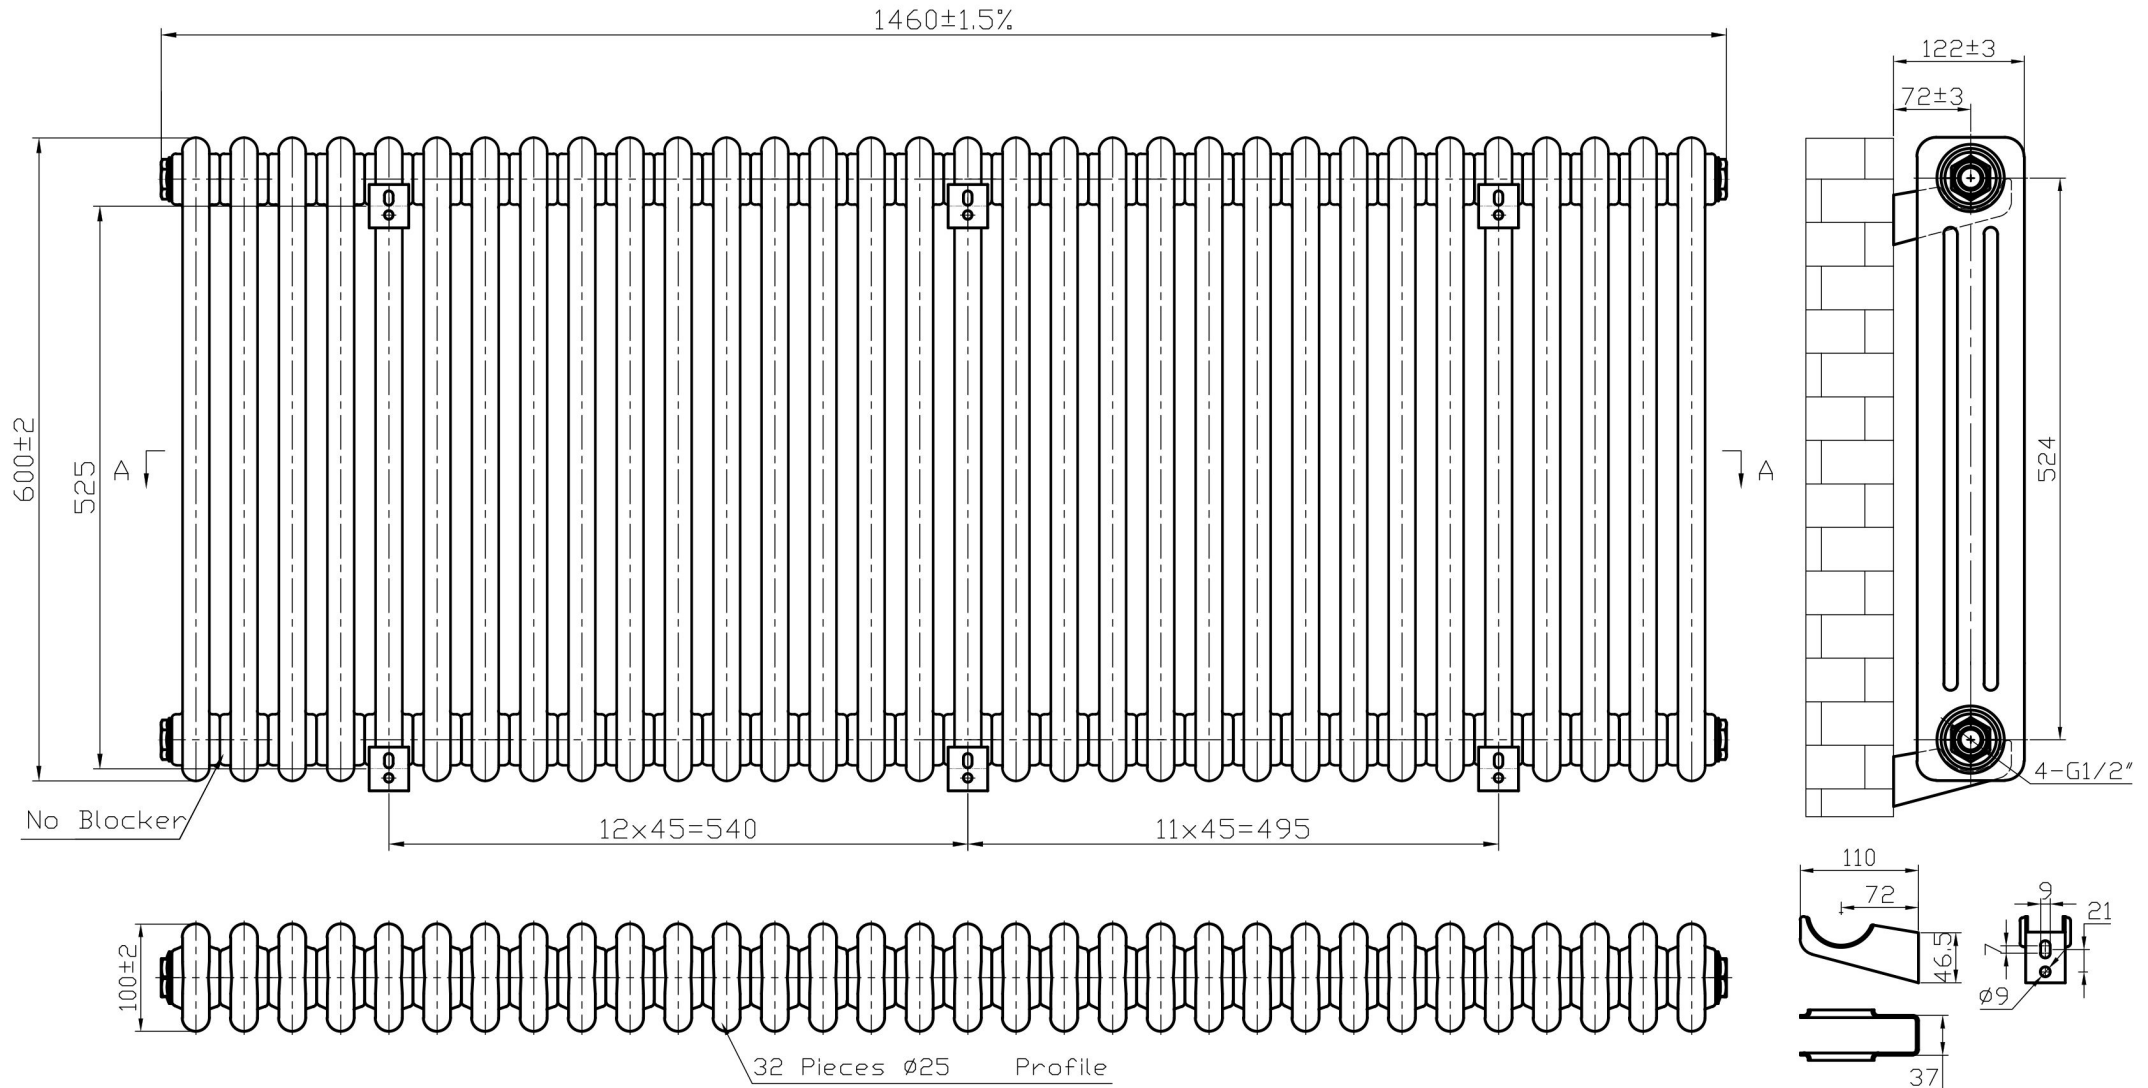

Imperia 3 Column Horizontal 600 x 1460mm.

Technical Drawing

Unit: mm

Eastbrook 

Eastbrook Road, Gloucester GL4 3DB

Technical Helpline : 01452 317890

Mon - Fri / 8am - 5pm

Email : technical@eastbrookco.com