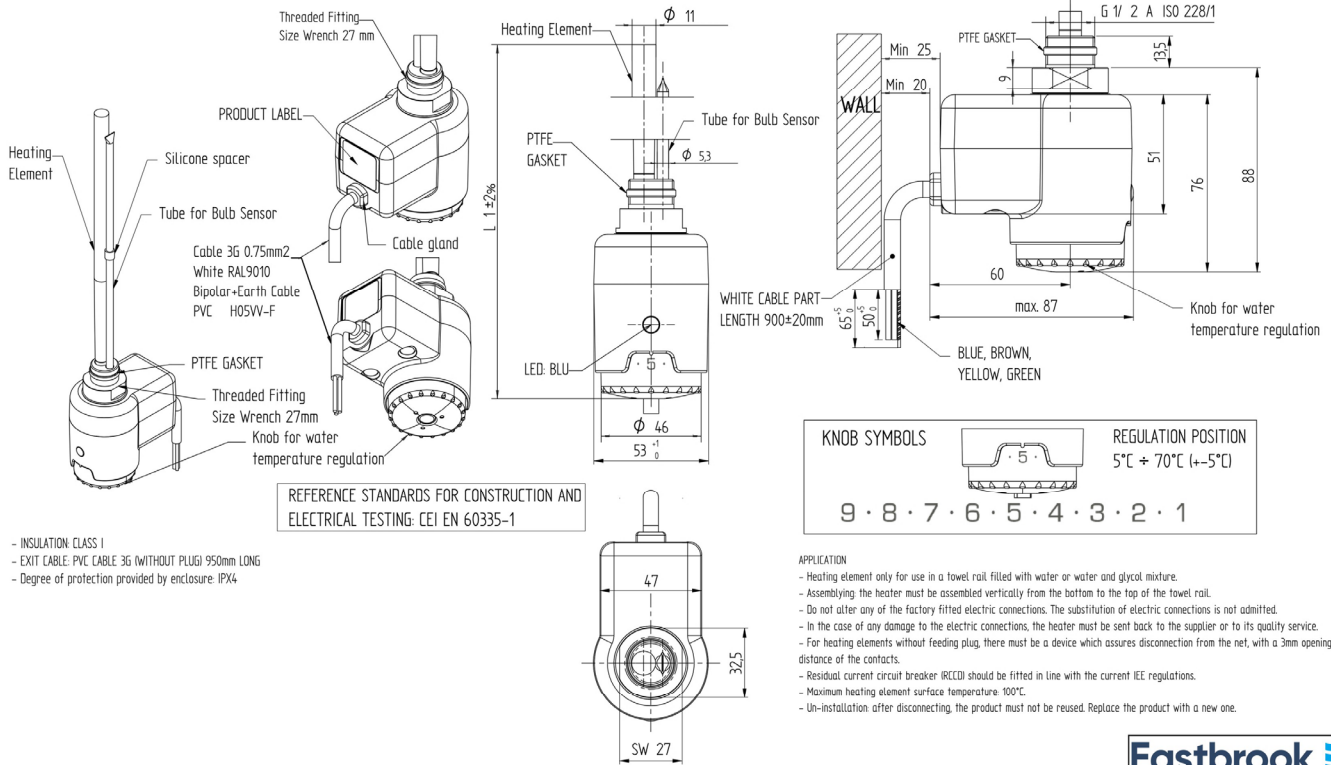

DATASHEET

Image

General Information

Product:	8.037
Description:	Type E Element 150W
Website Link:	(Click Here)
Product Type:	Heating Element
Brand:	Eastbrook Company
Colour:	Anthracite
Net Weight (kg):	0.84kg
Product Range:	Type E Element

Product Specifications

Warranty:	1 Year(s)
Watts:	150

Drawing

Type E Element - Chrome Technical Drawing

Eastbrook
 Eastbrook Road, Gloucester GL4 3DB
 Technical Helpline : 01452 317890
 Mon - Fri / 8am - 5pm
 Email : technical@eastbrookco.com