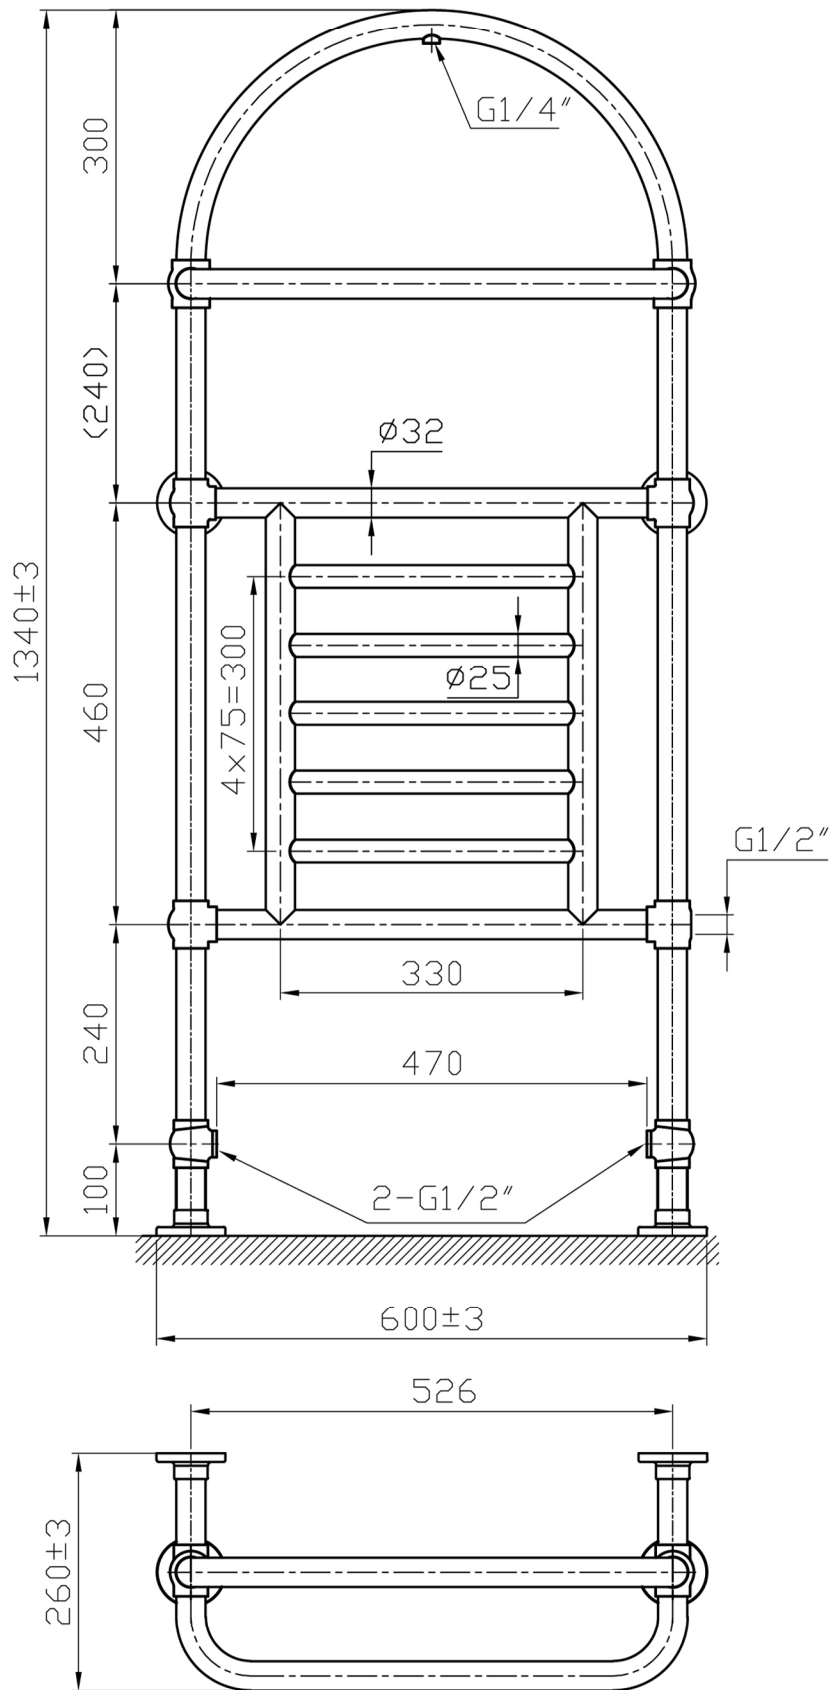

# 41.1008 Severn technical drawing

Tappings : 470mm.  
Tappings from wall : 130mm.  
Distance from wall : 260mm.

**This product should be fitted by a fully qualified installer.**

Eastbrook Road, Gloucester GL4 3DB  
Technical Helpline : 01452 317890  
Mon - Fri / 8am - 5pm  
Email : [technical@eastbrookco.com](mailto:technical@eastbrookco.com)