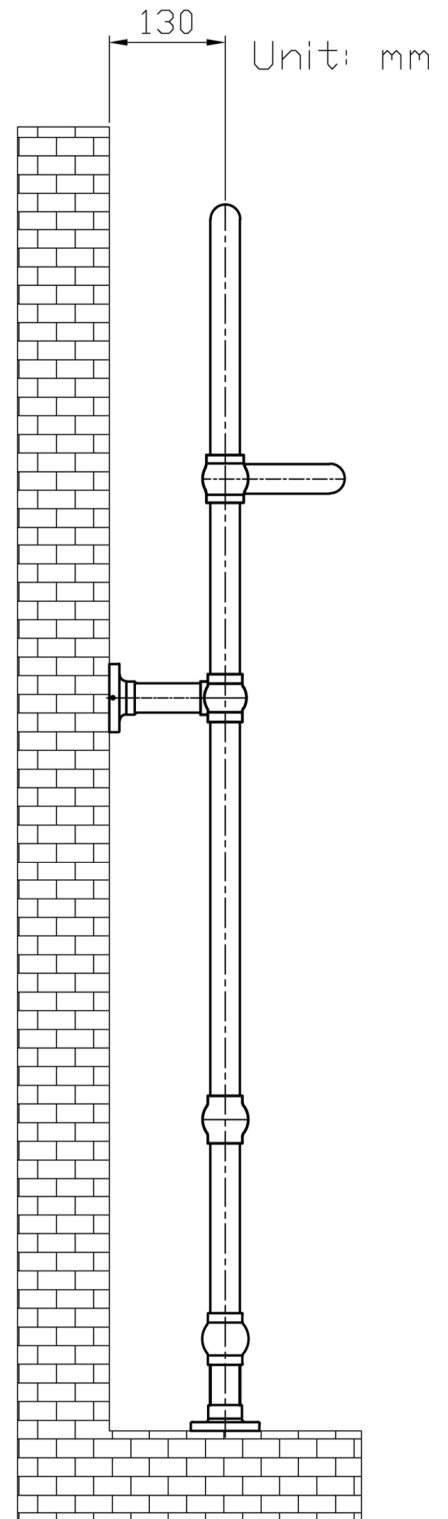

# 41.1008 Severn technical drawing

Tappings : 470mm.  
Tappings from wall : 130mm.  
Distance from wall : 260mm.

**This product should be fitted by a fully qualified installer.**

Eastbrook Road, Gloucester GL4 3DB  
Technical Helpline : 01452 317890  
Mon - Fri / 8am - 5pm  
Email : [technical@eastbrookco.com](mailto:technical@eastbrookco.com)