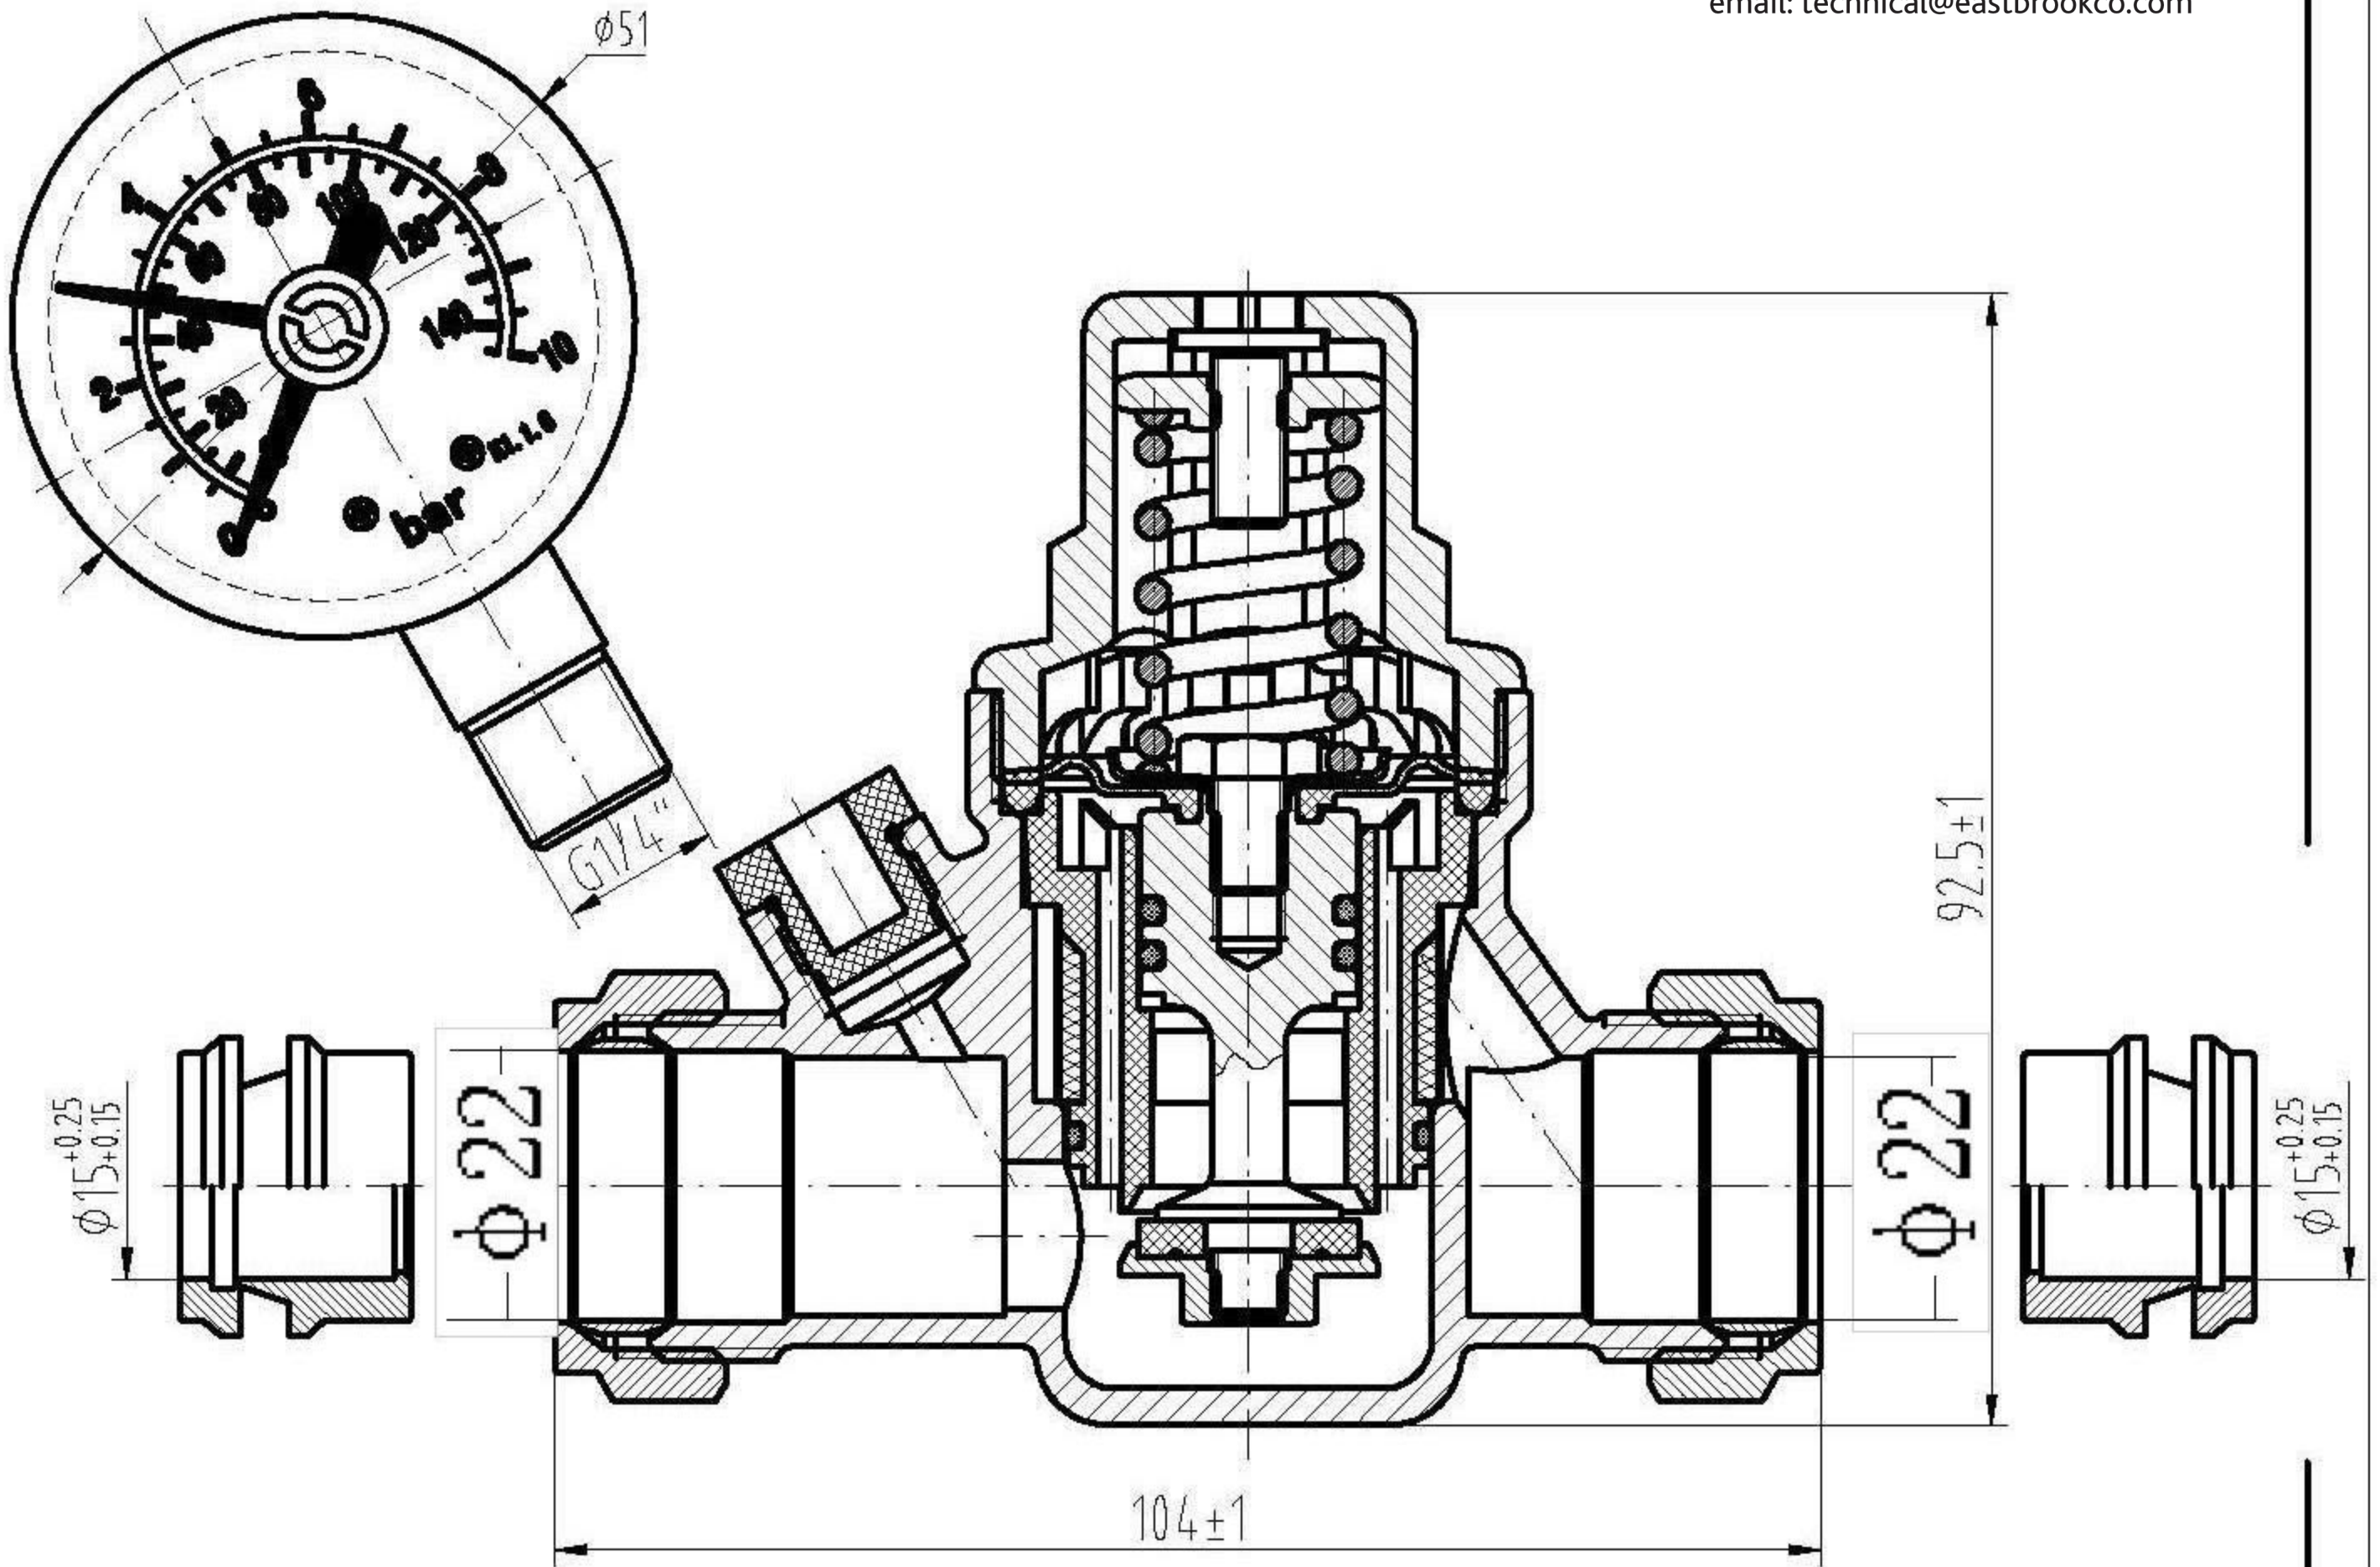

Eastbrook

Eastbrook Road, Gloucester GL4 3DB
Technical Helpline: 01452 317890
email: technical@eastbrookco.com

pre-setting: inlet 0.8 ± 0.03 Mpa. outlet 0.3 ± 0.01 Mpa.