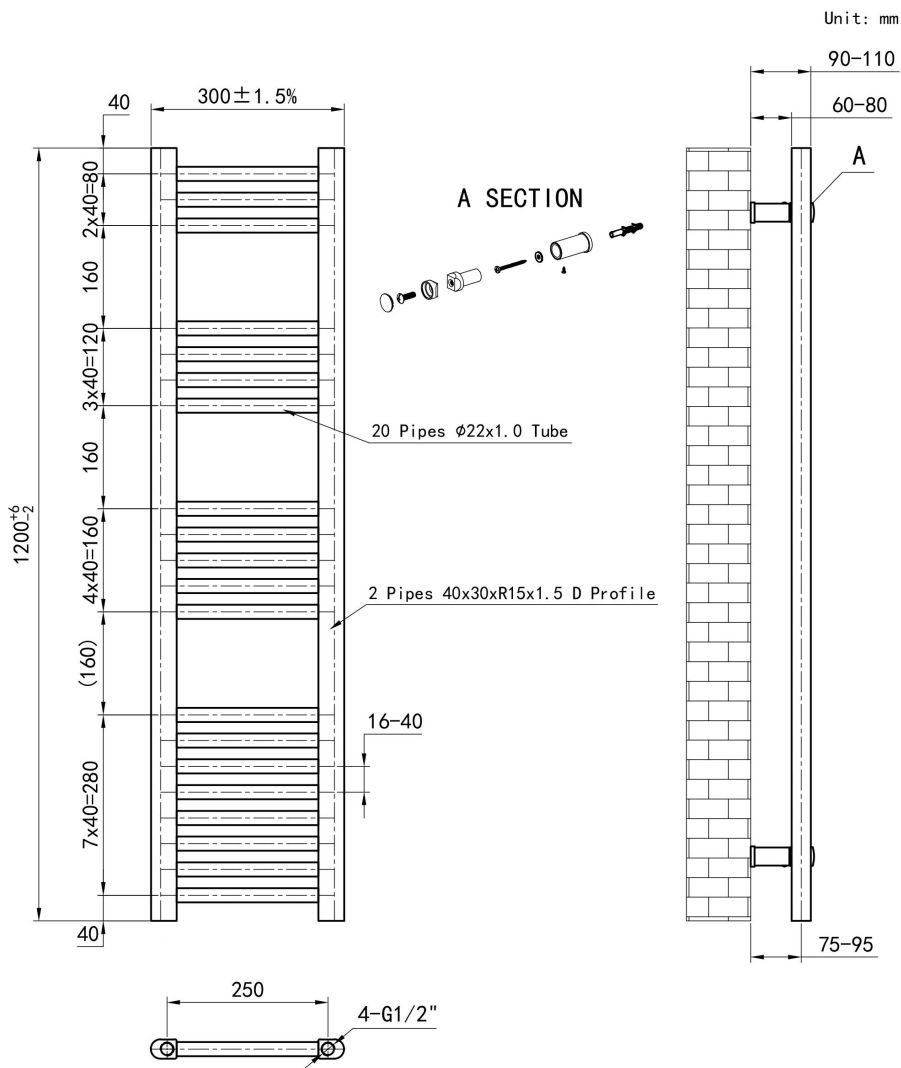

DATASHEET

Image

General Information

Product:	41.0073
Description:	Wendover Straight Multirail 1200 x 300
Website Link:	(Click Here)
Product Type:	Towel Rail
Brand:	Eastbrook Company
Colour:	Gloss White
Material:	Mild Steel
Height (mm):	1200mm
Width (mm):	300mm
Net Weight (kg):	5.88kg
Product Range:	Wendover

Product Specifications

Warranty:	5 Year(s)
Supplied with fixings:	Yes
BTU $\Delta T50^{\circ}\text{C}$:	1045
BTU $\Delta T60^{\circ}\text{C}$:	1338
Watts $\Delta T50^{\circ}\text{C}$:	307
Watts $\Delta T60^{\circ}\text{C}$:	392

Drawing

Wendover Straight 1200 x 300mm. Technical Drawing

Eastbrook 
Eastbrook Road, Gloucester GL4 3DB
Technical Helpline : 01452 317890
Mon - Fri / 8am - 5pm
Email : technical@eastbrookco.com