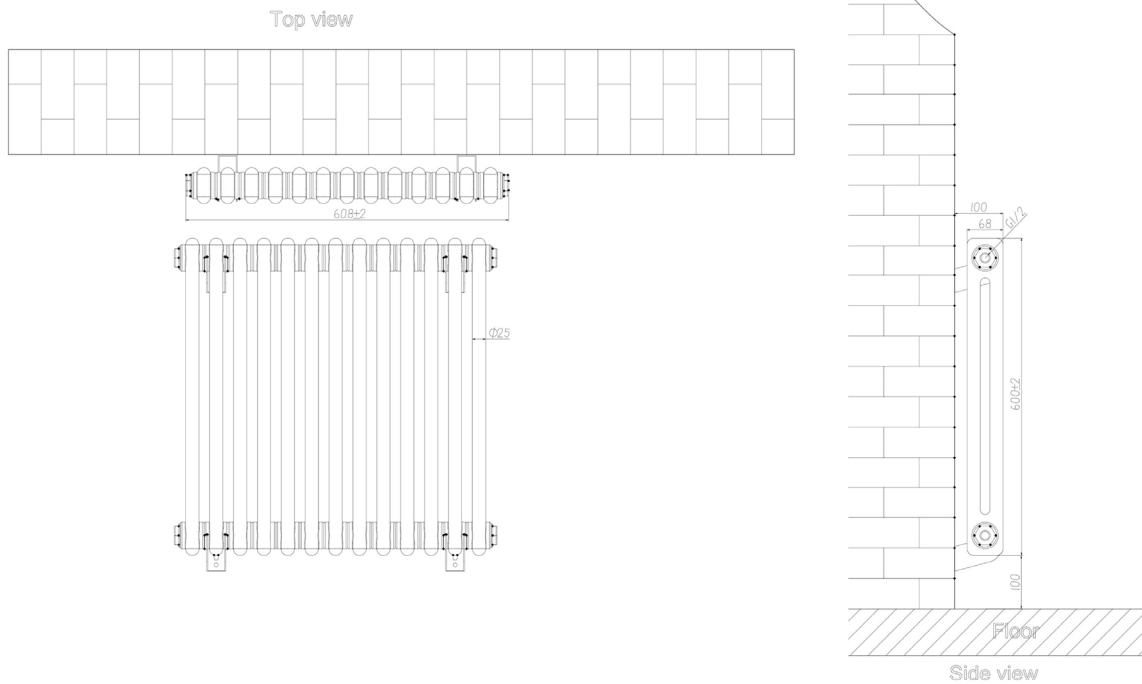

DATASHEET

Image

General Information

Product:	81.0023
Description:	Rivassa 2 Column Radiator 600 x 608mm
Website Link:	(Click Here)
Product Type:	Radiator
Brand:	Eastbrook Company
Colour:	Matt Anthracite
Material:	Mild Steel
Height (mm):	600mm
Width (mm):	608mm
Net Weight (kg):	16.16kg
Product Range:	Rivassa

Product Specifications

Warranty:	5 Year(s)
Supplied with fixings:	Yes
Orientation:	Horizontal
BTU $\Delta T50^{\circ}\text{C}$:	2181
BTU $\Delta T60^{\circ}\text{C}$:	2792
Watts $\Delta T50^{\circ}\text{C}$:	639
Watts $\Delta T60^{\circ}\text{C}$:	818

Drawing

Rivassa 2 Column Horizontal 600 x 608mm. Technical Drawing

Tappings off wall : 65mm.

Eastbrook 
Eastbrook Road, Gloucester GL4 3DB
Technical Helpline : 01452 317890
Mon - Fri / 8am - 5pm
Email : technical@eastbrookco.com