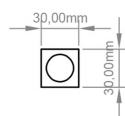

DATASHEET

Image

General Information

Product:	89.0618
Description:	Helmsley 1400 x 500 Towel Rail
Website Link:	(Click Here)
Product Type:	Towel Rail
Brand:	Eastbrook Company
Colour:	Matt White
Material:	Mild Steel
Height (mm):	1400mm
Width (mm):	500mm
Net Weight (kg):	16.85kg
Product Range:	Helmsley

Drawing

Helmsley 1400 x 500/600mm. Technical Drawing

A SECTION

B SECTION

scale:1/2

Eastbrook 
Eastbrook Road, Gloucester GL4 3DB
Technical Helpline : 01452 317890
Mon - Fri / 8am - 5pm
Email : technical@eastbrookco.com