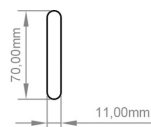

DATASHEET

Image

General Information

Product:	89.0618
Description:	Helmsley 1400 x 500 Towel Rail
Website Link:	(Click Here)
Product Type:	Towel Rail
Brand:	Eastbrook Company
Colour:	Matt White
Material:	Mild Steel
Height (mm):	1400mm
Width (mm):	500mm
Net Weight (kg):	16.85kg
Product Range:	Helmsley

Drawing

Helmsley 1400 x 500/600mm. Technical Drawing

A SECTION

B SECTION

scale:1/2

Eastbrook 
Eastbrook Road, Gloucester GL4 3DB
Technical Helpline : 01452 317890
Mon - Fri / 8am - 5pm
Email : technical@eastbrookco.com