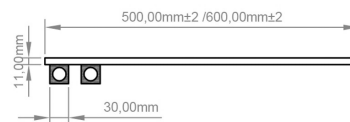

DATASHEET

Image

General Information

Product:	89.0618
Description:	Helmsley 1400 x 500 Towel Rail
Website Link:	(Click Here)
Product Type:	Towel Rail
Brand:	Eastbrook Company
Colour:	Matt White
Material:	Mild Steel
Height (mm):	1400mm
Width (mm):	500mm
Net Weight (kg):	16.85kg
Product Range:	Helmsley

Drawing

Helmsley 1400 x 500/600mm. Technical Drawing

A SECTION

B SECTION

scale:1/2

Eastbrook 
Eastbrook Road, Gloucester GL4 3DB
Technical Helpline : 01452 317890
Mon - Fri / 8am - 5pm
Email : technical@eastbrookco.com