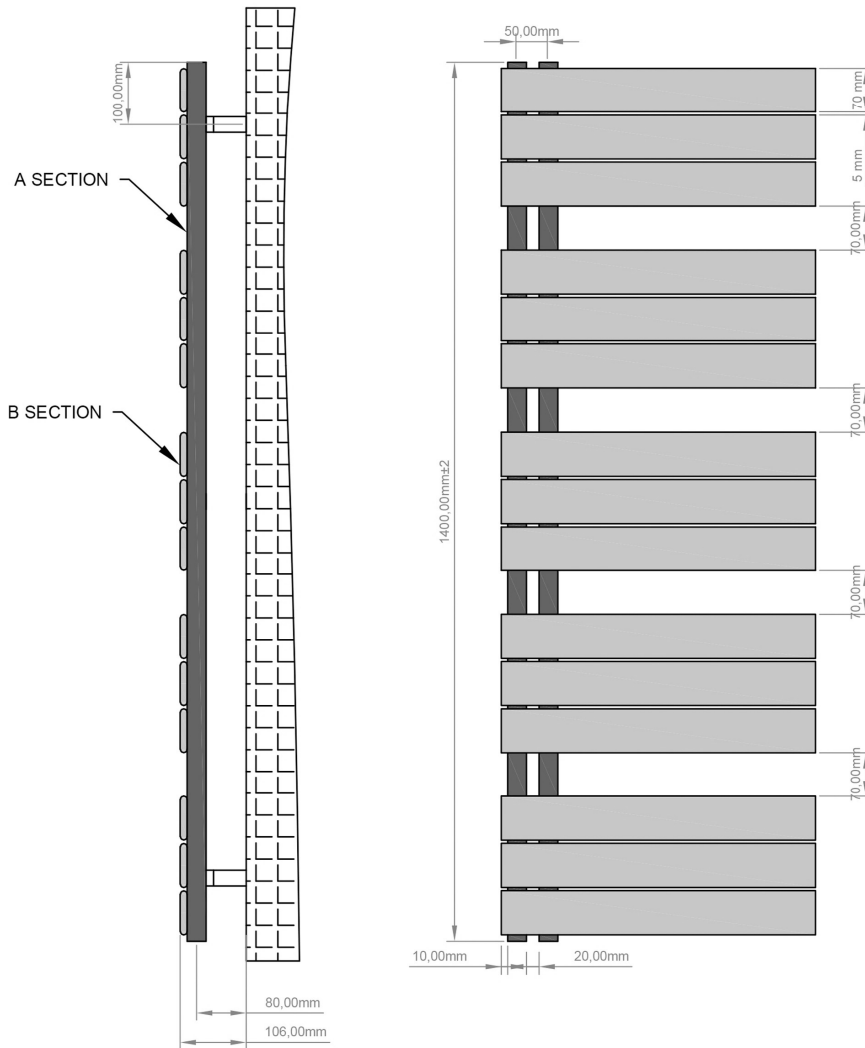

DATASHEET

Image

General Information

Product:	89.0618
Description:	Helmsley 1400 x 500 Towel Rail
Website Link:	(Click Here)
Product Type:	Towel Rail
Brand:	Eastbrook Company
Colour:	Matt White
Material:	Mild Steel
Height (mm):	1400mm
Width (mm):	500mm
Net Weight (kg):	16.85kg
Product Range:	Helmsley

Product Specifications

Warranty:	5 Year(s)
Supplied with fixings:	Yes
BTU $\Delta T50^{\circ}\text{C}$:	1962
BTU $\Delta T60^{\circ}\text{C}$:	2512
Watts $\Delta T50^{\circ}\text{C}$:	575
Watts $\Delta T60^{\circ}\text{C}$:	736

Drawing

Helmsley 1400 x 500/600mm. Technical Drawing

A SECTION

B SECTION

scale:1/2

Eastbrook 
Eastbrook Road, Gloucester GL4 3DB
Technical Helpline : 01452 317890
Mon - Fri / 8am - 5pm
Email : technical@eastbrookco.com