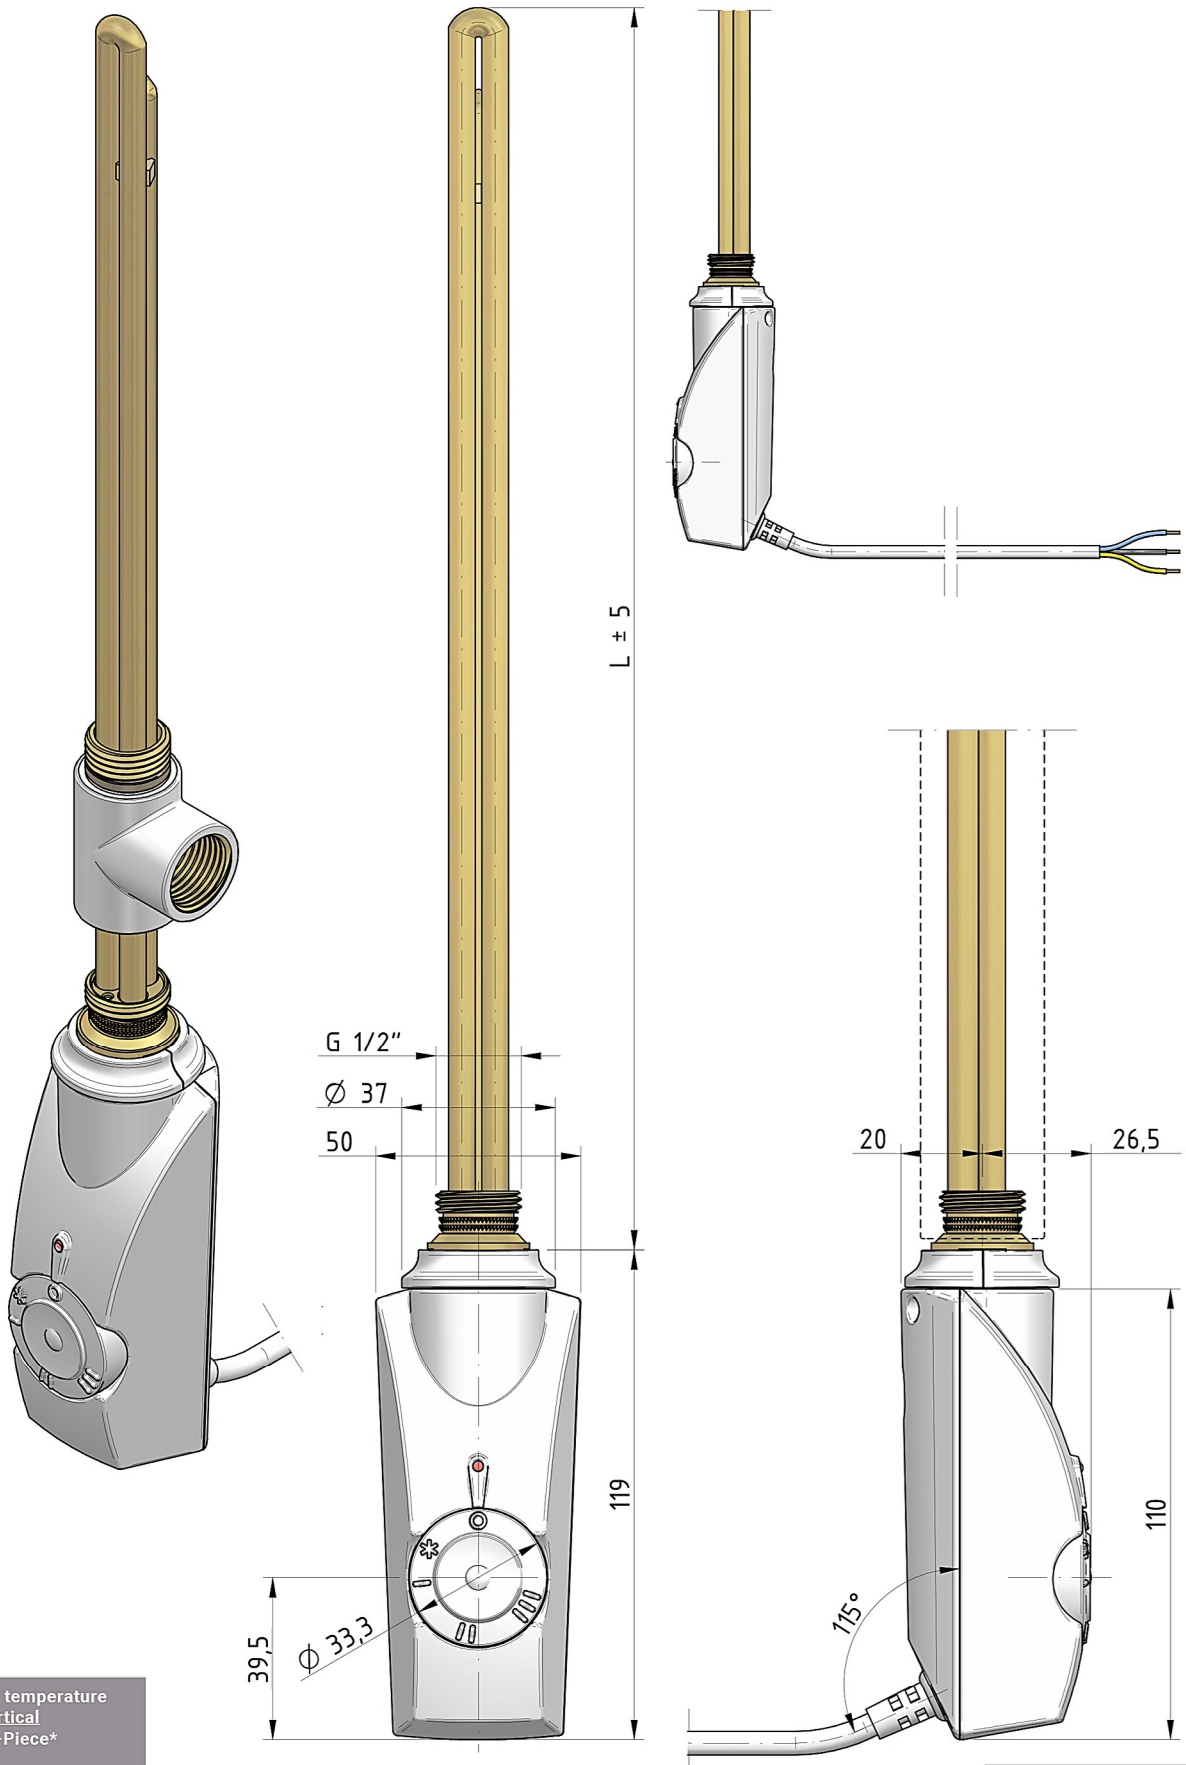

# Type D Element with Boost

## Technical Drawing

Including radiator temperature thermostat for vertical installation and T-Piece\*

\*Chrome, Matt Anthracite & Matt Black elements come with Chrome T-Piece.  
\*Gloss White & Matt White elements both come with white T-Piece.

Power	Length
300W	340
600W	390
900W	440

**Eastbrook** 

Eastbrook Road, Gloucester GL4 3DB

Technical Helpline : 01452 317890

Mon - Fri / 8am - 5pm

Email : [technical@eastbrookco.com](mailto:technical@eastbrookco.com)