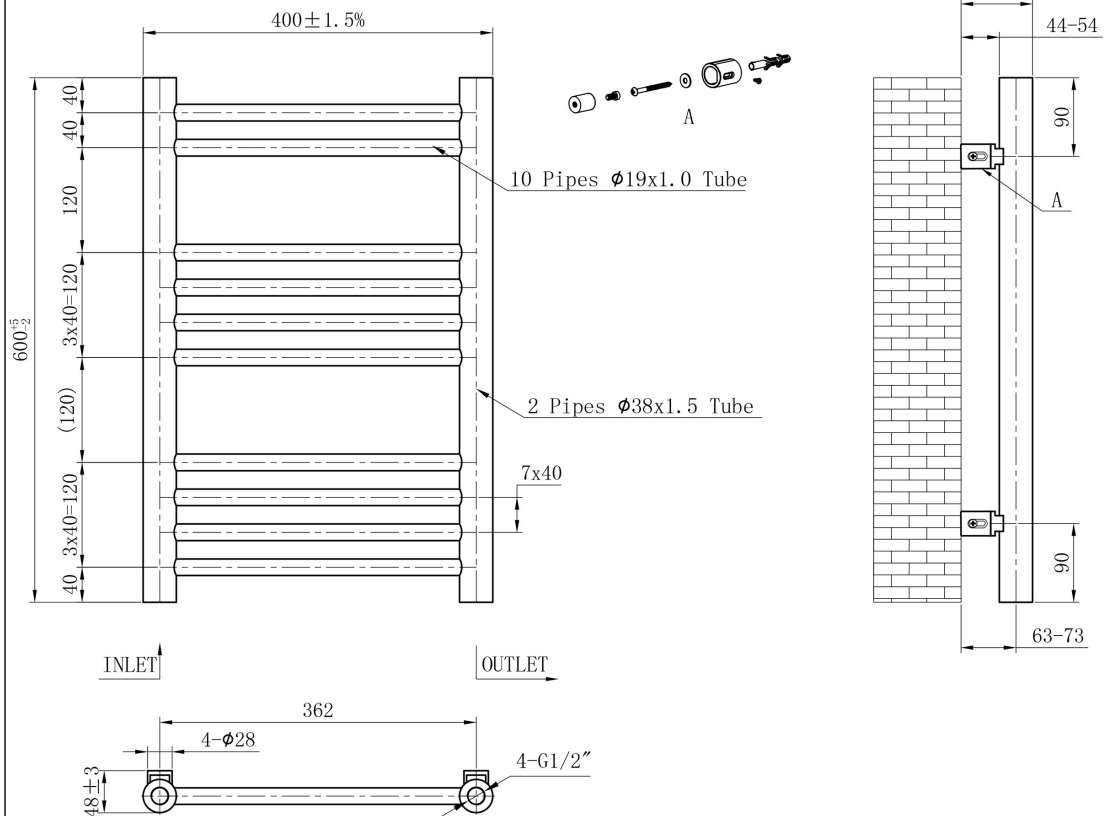

DATASHEET

Image

General Information

Product:	41.0145
Description:	Biava Round 600x400
Website Link:	(Click Here)
Product Type:	Towel Rail
Brand:	Eastbrook Company
Colour:	Chrome
Material:	Mild Steel
Height (mm):	600mm
Width (mm):	400mm
Net Weight (kg):	3.72kg
Product Range:	Biava Round

Product Specifications

Warranty:	5 Year(s)
Supplied with fixings:	Yes
BTU $\Delta T50^{\circ}\text{C}$:	444
BTU $\Delta T60^{\circ}\text{C}$:	556
Watts $\Delta T50^{\circ}\text{C}$:	130
Watts $\Delta T60^{\circ}\text{C}$:	163

Drawing

Biava Round Towel Rail 600 x 400mm. Technical Drawing

Unit: mm

Eastbrook 
Eastbrook Road, Gloucester GL4 3DB
Technical Helpline : 01452 317890
Mon - Fri / 8am - 5pm
Email : technical@eastbrookco.com