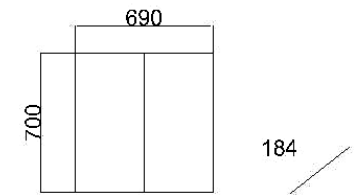

COVER

WIDE WALL CUPBOARD 500

WIDE WALL CUPBOARD 500

CISTERN FRAME SHROUDS 1300