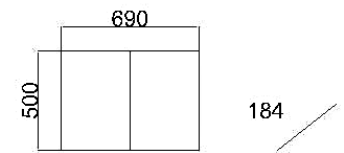

COVER

WIDE WALL CUPBOARD 500

WIDE WALL CUPBOARD 500

CISTERN FRAME SHROUDS 1300