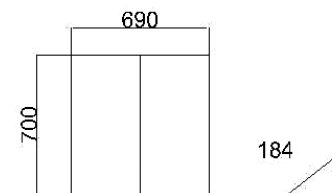

COVER

WIDE WALL CUPBOARD 500

WIDE WALL CUPBOARD 500

CISTERN FRAME SHROUDS 1300