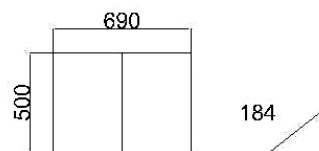

COVER

WIDE WALL CUPBOARD 500

WIDE WALL CUPBOARD 500

CISTERN FRAME SHROUDS 1300