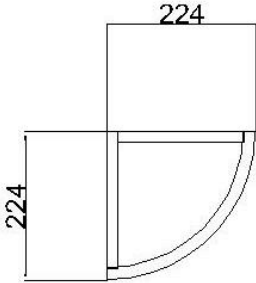

Eastbrook Road, Gloucester GL4 3DB
Technical Helpline: 01452 317890
email: technical@eastbrookco.com

1.306 Oslo Curved End Unit L/H

1.307 Oslo Curved End Unit R/H