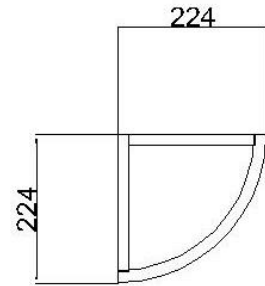

Eastbrook Road, Gloucester GL4 3DB
Technical Helpline: 01452 317890
email: technical@eastbrookco.com

1.306 Oslo Curved End Unit L/H

1.307 Oslo Curved End Unit R/H