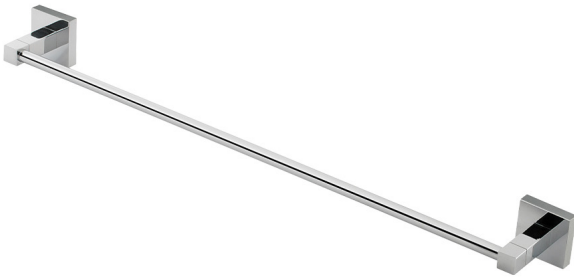

DATASHEET

Image

General Information

Product:	52.109
Description:	Rimini single towel rail
Website Link:	(Click Here)
Product Type:	Towel Rail
Brand:	Eastbrook Company
Colour:	Chrome
Material:	Solid Brass
Height (mm):	53mm
Width (mm):	644mm
Net Weight (kg):	1kg
Product Range:	Rimini

Product Specifications

Warranty:	5 Year(s)
Finish:	Polished
Supplied with fixings:	Yes
Mounting:	Wall

Drawing