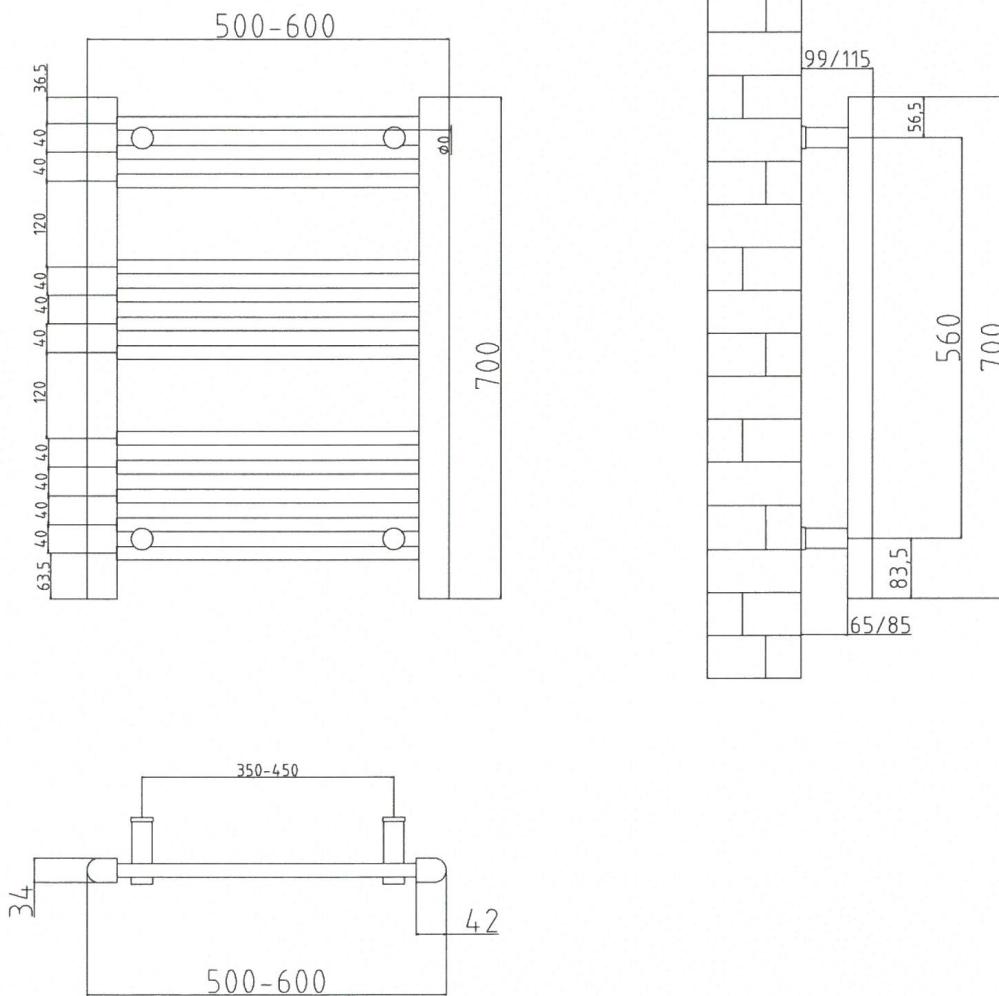

DATASHEET

Image

General Information

Product:	47.0001
Description:	Biava Dry Element Towel Rail 700x500mm
Website Link:	(Click Here)
Product Type:	Towel Rail
Brand:	Eastbrook Company
Colour:	Chrome
Material:	Mild Steel
Height (mm):	700mm
Width (mm):	500mm
Net Weight (kg):	5kg
Product Range:	Biava Dry Element

Product Specifications

Warranty:	2 Year(s)
Supplied with fixings:	Yes
BTU $\Delta T50^{\circ}C$:	667
BTU $\Delta T60^{\circ}C$:	853
Watts $\Delta T50^{\circ}C$:	196
Watts $\Delta T60^{\circ}C$:	250

Drawing