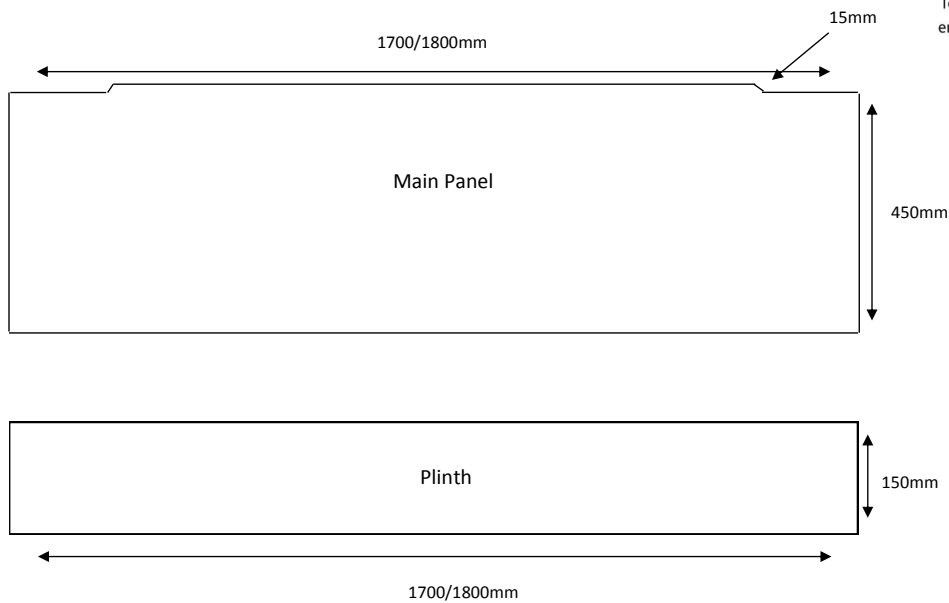

DATASHEET

Image

General Information

Product:	34.3111
Description:	Diamante 1800 Front Panel
Product Type:	Bath Panel
Brand:	Eastbrook Company
Colour:	Grey
Material:	Ply & MDF
Height (mm):	450mm
Width (mm):	15mm
Length (mm):	1800mm
Net Weight (kg):	12kg
Product Range:	Diamante

Product Specifications

Warranty:	1 Year(s)
Shape:	Straight

Drawing

1700/1800 Front Panel

Eastbrook

Eastbrook Road, Gloucester GL4 3DB
Technical Helpline: 01452 317890
email: technical@eastbrookco.com

Panels are 15mm thick.