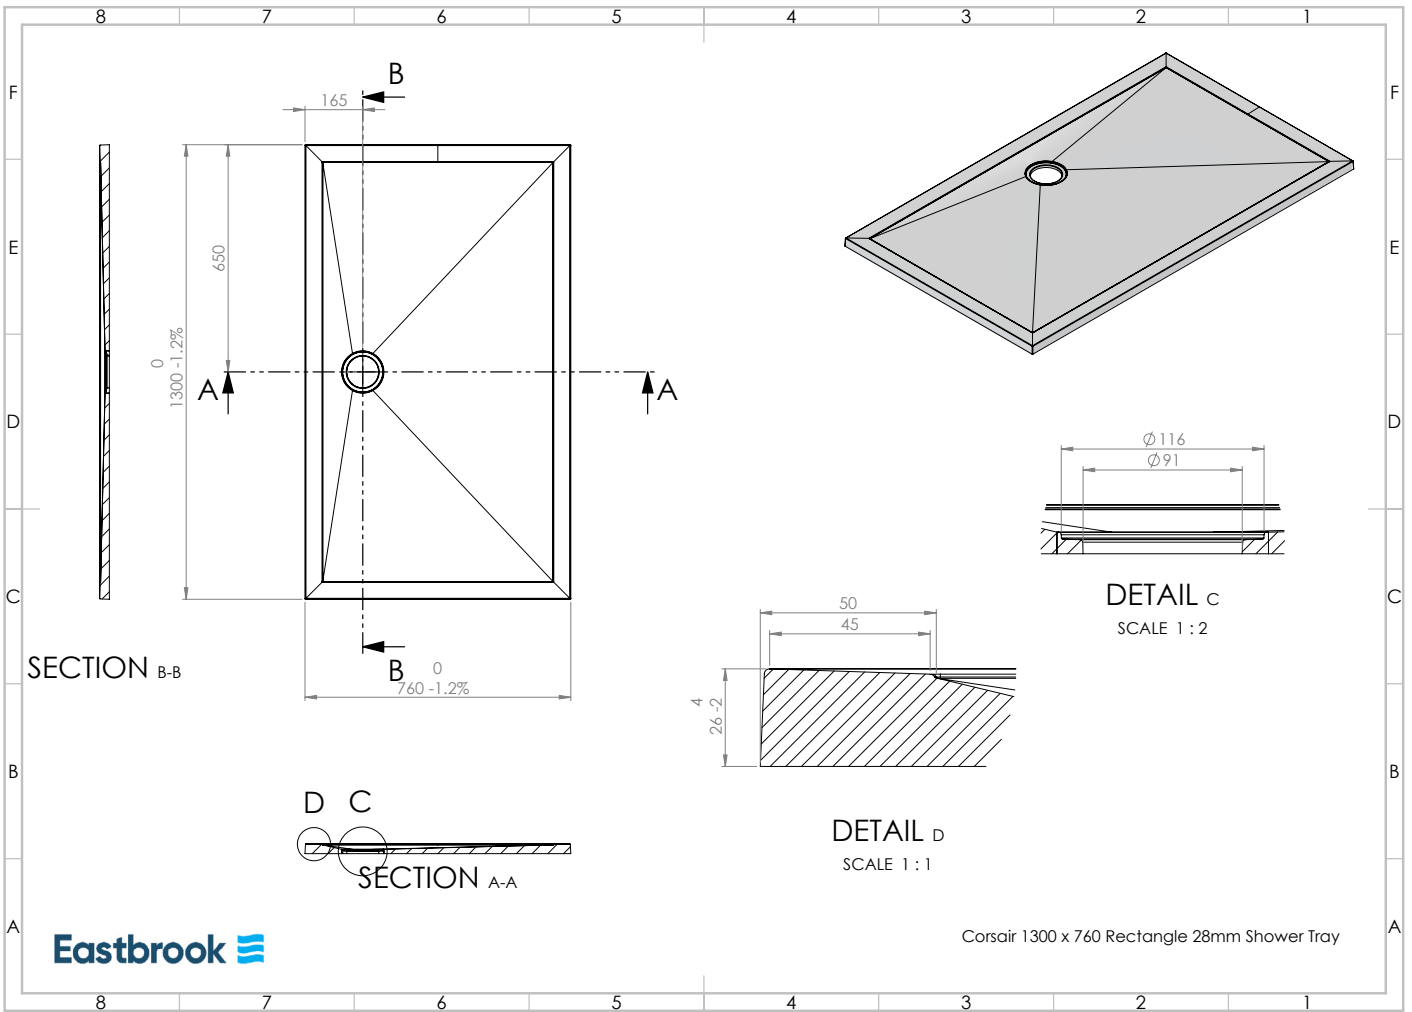

DATASHEET

Image

General Information

Product:	159.1113
Description:	Corsair 1300 x 760 28mm Shower Tray
Website Link:	(Click Here)
Product Type:	Rectangular Shower Tray
Brand:	Eastbrook Company
Colour:	White
Material:	Stone resin with UV stable gelcoat surface
Height (mm):	28mm
Width (mm):	760mm
Length (mm):	1300mm
Net Weight (kg):	28kg
Product Range:	Corsair

Product Specifications

Warranty:	10 Year(s)
Waste Included:	No
Tray Plan:	B

Drawing

Corsair 1300 x 760 Rectangle 28mm Shower Tray