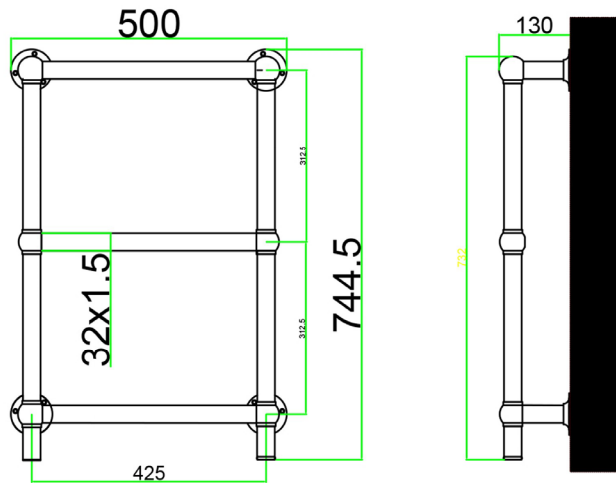

DATASHEET

Image

General Information

Product:	47.0047
Description:	Kennet Dry Element Towel Rail 700 x 500
Website Link:	(Click Here)
Product Type:	Towel Rail
Brand:	Eastbrook Company
Colour:	Chrome
Material:	Mild Steel
Height (mm):	700mm
Width (mm):	500mm
Net Weight (kg):	6.17kg
Product Range:	Kennet

Drawing

Kennet Dry Element Towel Rail 700 x 500mm. Technical Drawing

Eastbrook 
Eastbrook Road, Gloucester GL4 3DB
Technical Helpline : 01452 317890
Mon - Fri / 8am - 5pm
Email : technical@eastbrookco.com