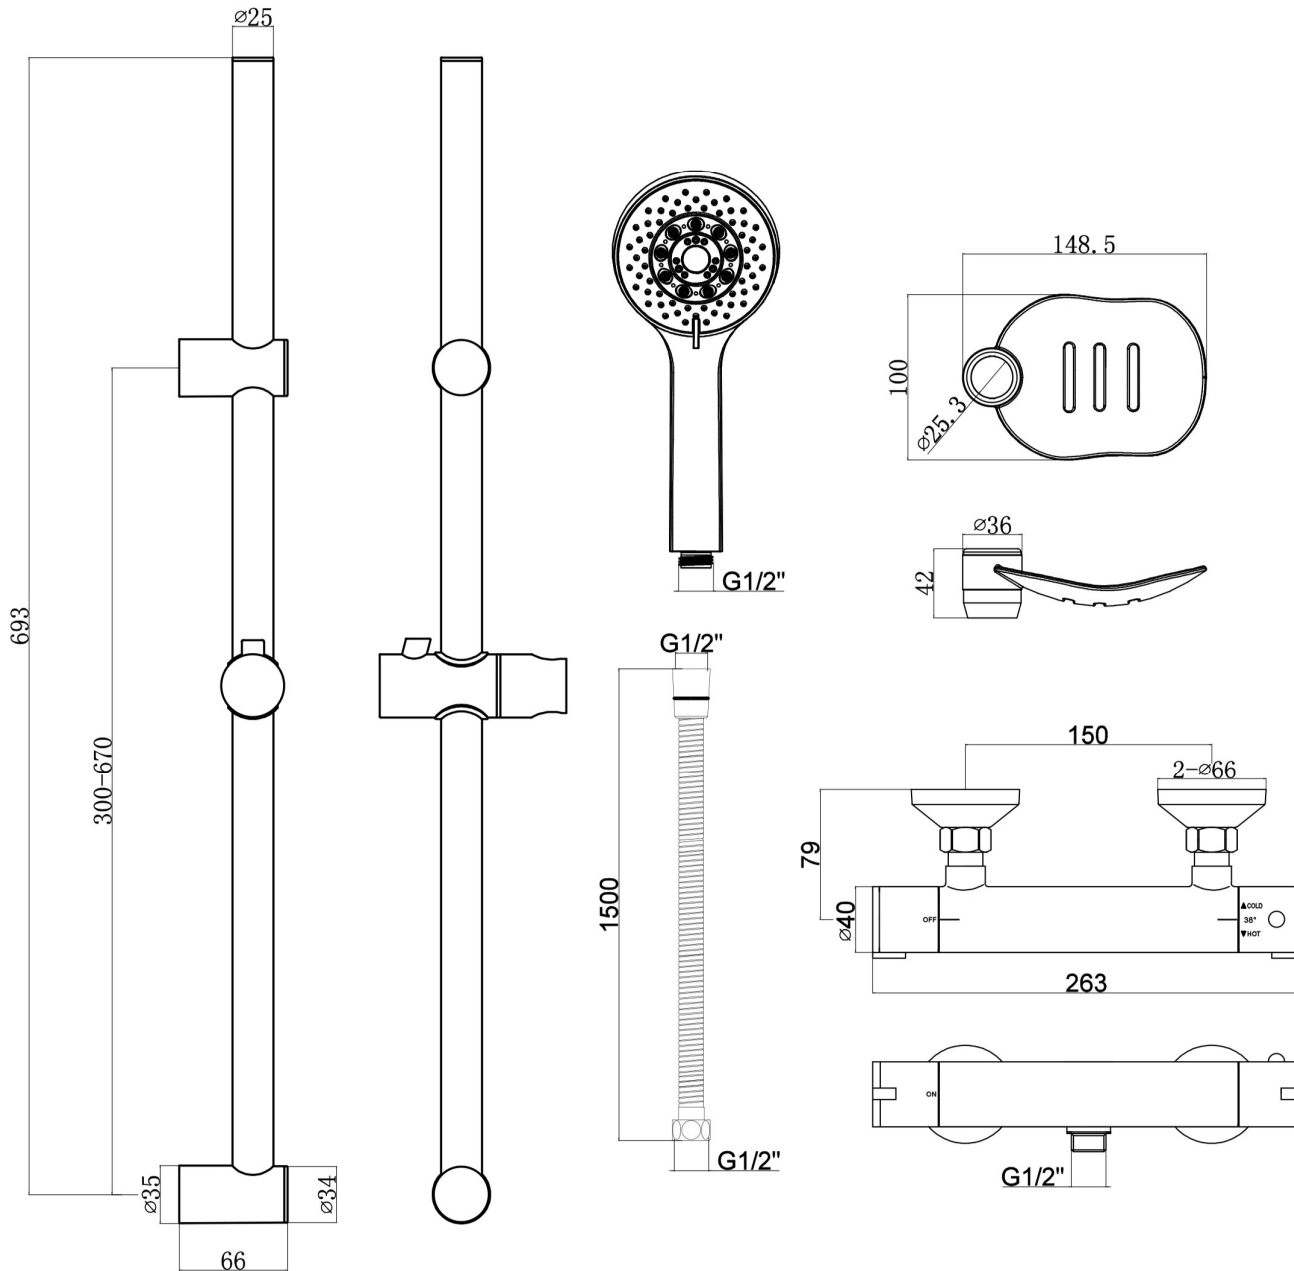

93.0116 Contemporary Shower Riser Set with Bar Valve

Technical Drawing

Eastbrook 

Eastbrook Road, Gloucester GL4 3DB

Technical Helpline : 01452 317890

Mon - Fri / 8am - 5pm

Email : technical@eastbrookco.com