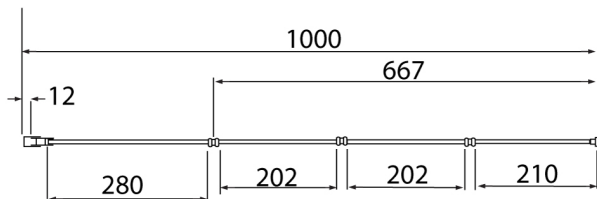

DATASHEET

Image

Drawing

General Information

Product:	58.710R
Description:	Volente 1000mm 1 fixed and 3 folding panel RH
Website Link:	(Click Here)
Product Type:	Folding Bath Screens
Brand:	Eastbrook Company
Colour:	Chrome Profiles
Material:	Tempered Glass
Height (mm):	1400mm
Width (mm):	1000mm
Net Weight (kg) (kg):	23kg
Product Range:	Designer Screens

Product Specifications

Warranty:	1 Year(s)
Product Handing:	Right Hand
Easy Clean glass:	Yes
Finish:	Polished
Frameless:	Yes
Glass Thickness (mm):	6mm
Glass type:	Clear Glass