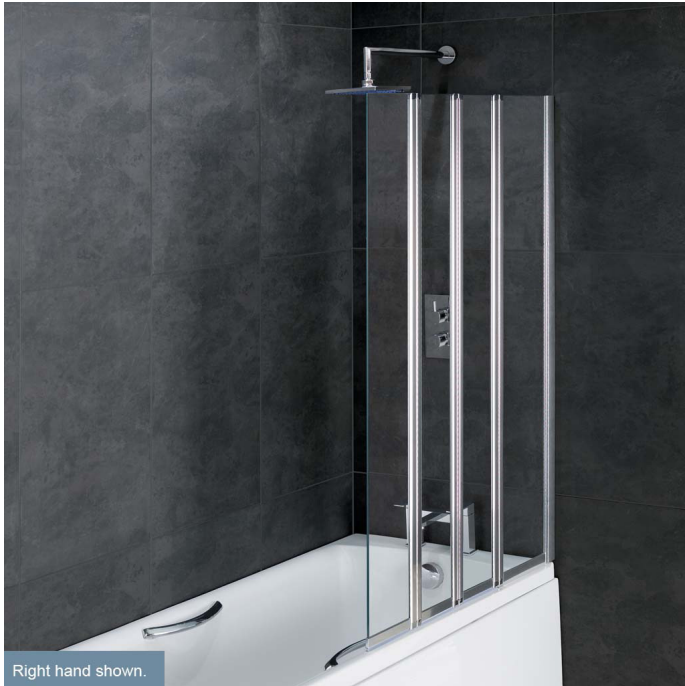

DATASHEET

Image

Drawing

General Information

Product:	58.710R
Description:	Volente 1000mm 1 fixed and 3 folding panel RH
Website Link:	(Click Here)
Product Type:	Folding Bath Screens
Brand:	Eastbrook Company
Colour:	Chrome Profiles
Material:	Tempered Glass
Height (mm):	1400mm
Width (mm):	1000mm
Net Weight (kg) (kg):	23kg
Product Range:	Designer Screens

Product Specifications

Warranty:	1 Year(s)
Product Handing:	Right Hand
Easy Clean glass:	Yes
Finish:	Polished
Frameless:	Yes
Glass Thickness (mm):	6mm
Glass type:	Clear Glass