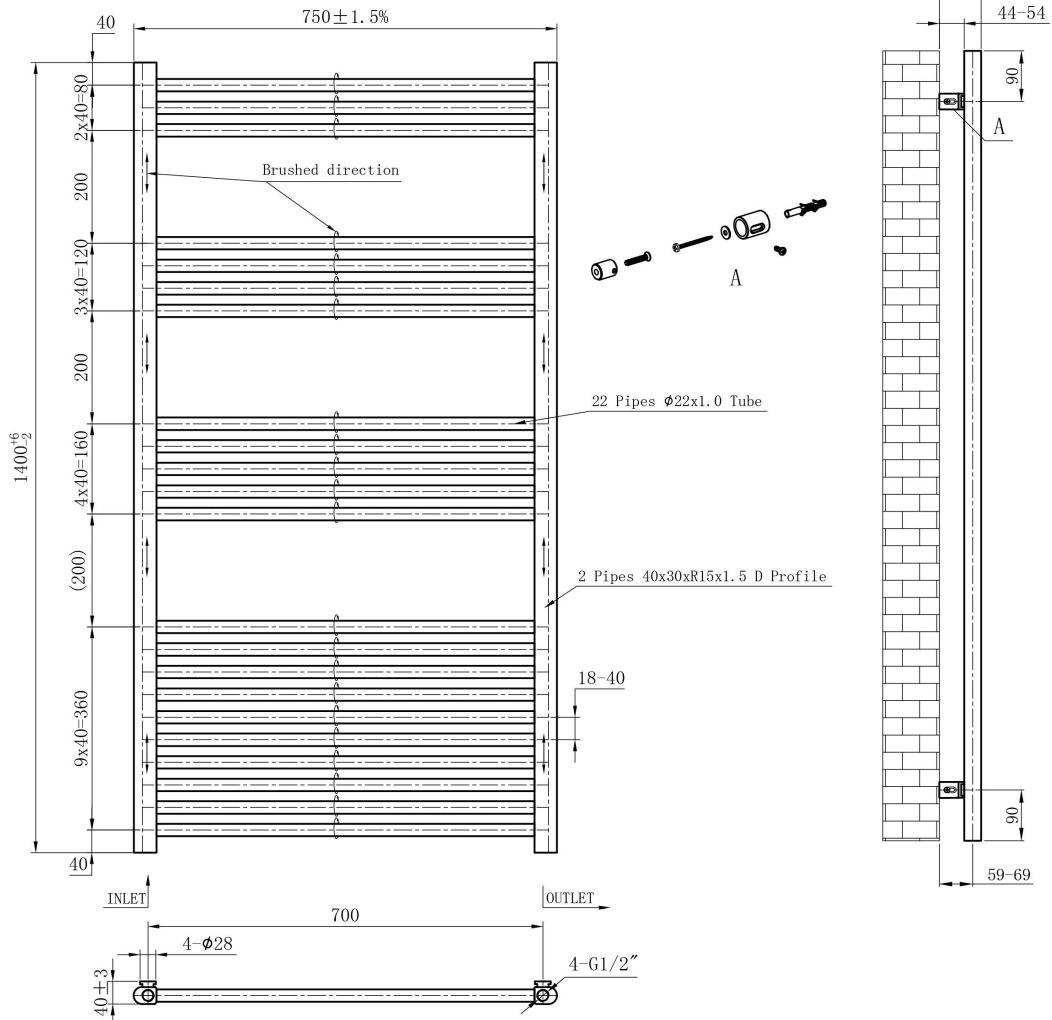

DATASHEET

Image

General Information

Product:	41.1182
Description:	Wendover Straight Multirail 1400 x 750
Brand:	Eastbrook Company
Colour:	Brushed Brass
Material:	Mild Steel
Height (mm):	1400mm
Width (mm):	750mm
Net Weight (kg):	10kg
Product Range:	Wendover

Product Specifications

Finish:	Brushed
BTU $\Delta T50^{\circ}\text{C}$:	2445
BTU $\Delta T60^{\circ}\text{C}$:	3090
Watts $\Delta T50^{\circ}\text{C}$:	717
Watts $\Delta T60^{\circ}\text{C}$:	906

Drawing

**Wendover Straight Brushed Brass 1400 x 750mm.
 Technical Drawing**

Unit: mm

Eastbrook 
 Eastbrook Road, Gloucester GL4 3DB
 Technical Helpline : 01452 317890
 Mon - Fri / 8am - 5pm
 Email : technical@eastbrookco.com