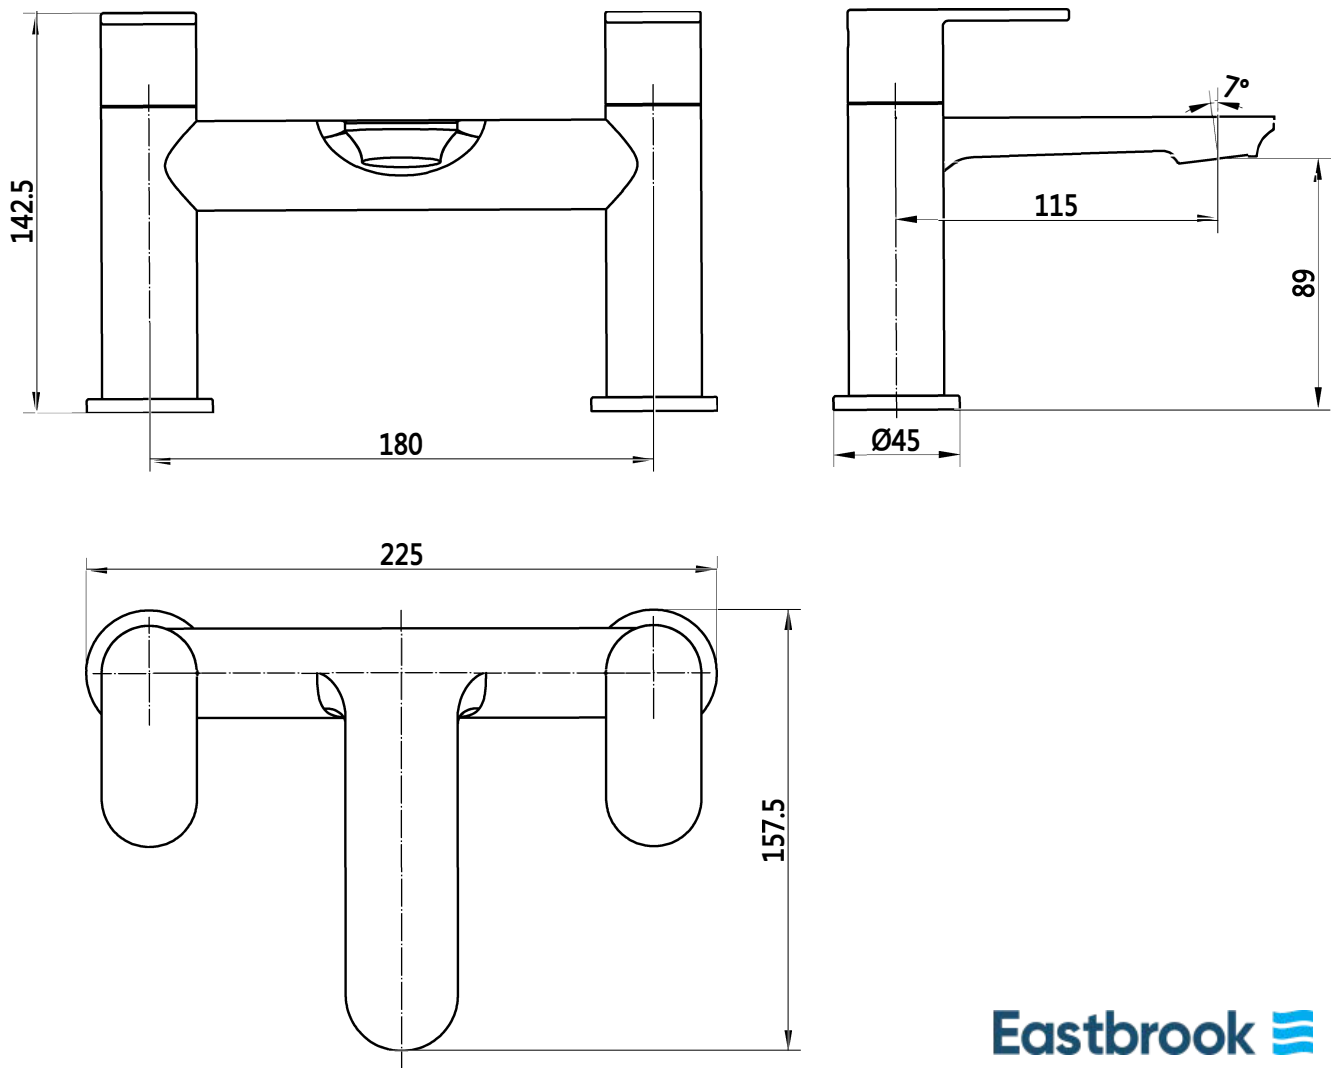

DATASHEET

Image

General Information

Product:	93.1028
Description:	Elsted Bath Filler
Product Type:	Bath Filler Taps
Brand:	Eastbrook Company
Colour:	Matt Black
Height (mm):	142.5mm
Width (mm):	225mm
Length (mm):	157.5mm
Net Weight (kg):	1.9kg
Product Range:	Elsted

Product Specifications

Warranty:	5 Year(s)
Finish:	Matt
Flow rate Litres/Min (1.0 bar):	23.8
Flow rate Litres/Min (2.0 bar):	33.6
Flow rate Litres/Min (3.0 bar):	41.7
Minimum Bar Pressure re-	0.2

Drawing