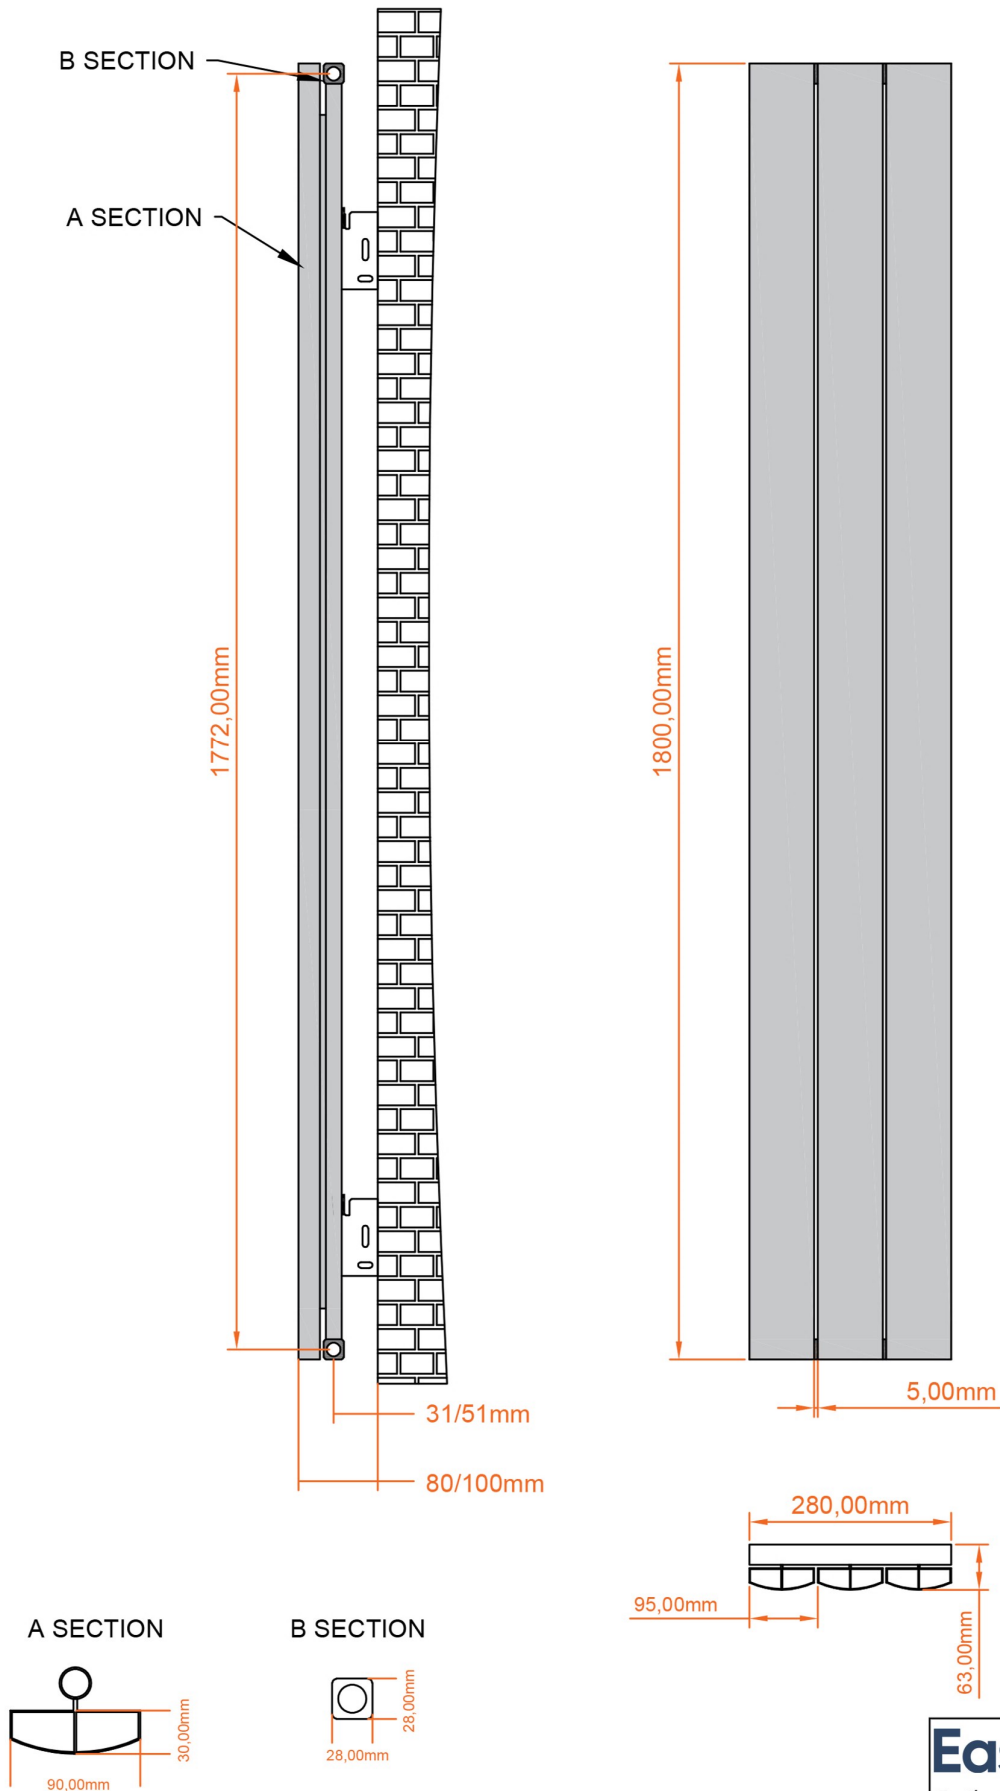

Tordino Vertical Aluminium Radiator 1800 x 280mm.

Technical Drawing

SCALE: 1/5

Eastbrook 
Eastbrook Road, Gloucester GL4 3DB
Technical Helpline : 01452 317890
Mon - Fri / 8am - 5pm
Email : technical@eastbrookco.com