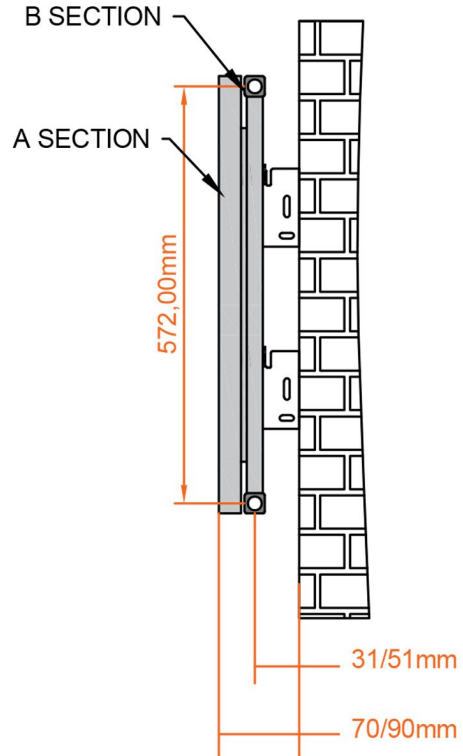

Charlton Horizontal Aluminium Radiator 600 x 1420mm.

Technical Drawing

A SECTION

B SECTION

scale: 1/5

Eastbrook 

Eastbrook Road, Gloucester GL4 3DB
Technical Helpline : 01452 317890
Mon - Fri / 8am - 5pm
Email : technical@eastbrookco.com