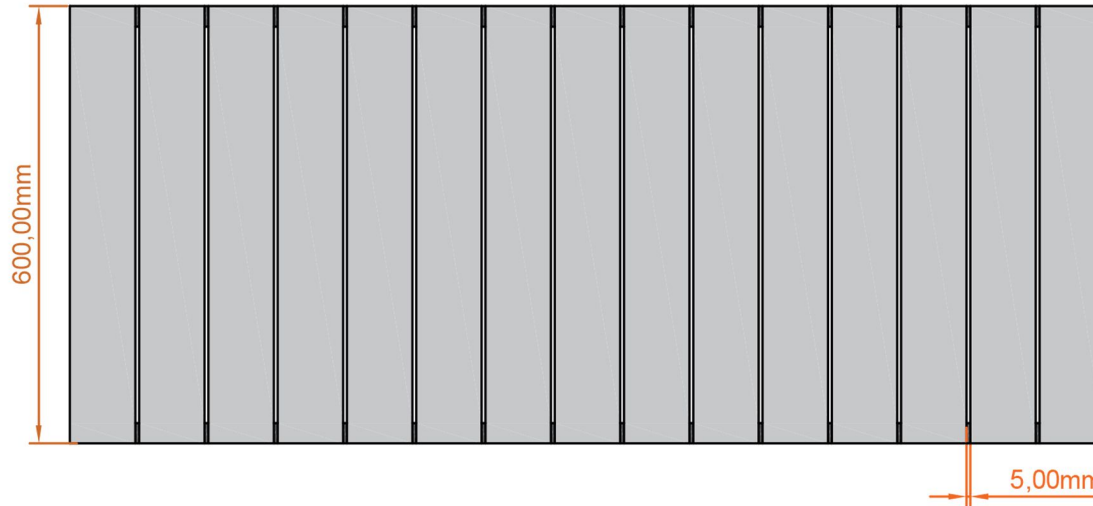

Charlton Horizontal Aluminium Radiator 600 x 1420mm.

Technical Drawing

A SECTION

B SECTION

scale: 1/5

Eastbrook 

Eastbrook Road, Gloucester GL4 3DB
Technical Helpline : 01452 317890
Mon - Fri / 8am - 5pm
Email : technical@eastbrookco.com