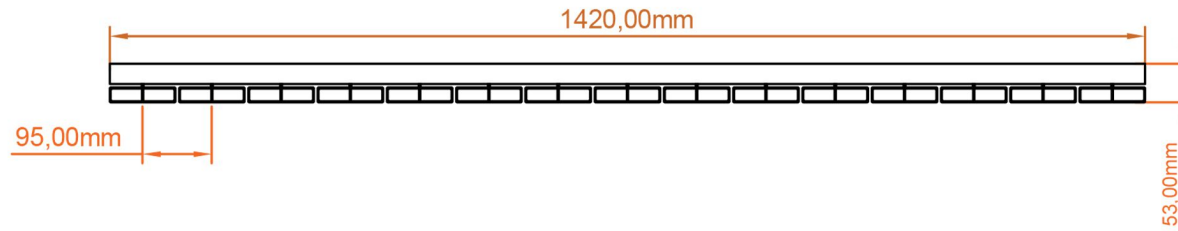

Charlton Horizontal Aluminium Radiator 600 x 1420mm.

Technical Drawing

A SECTION

B SECTION

scale: 1/5

Eastbrook 

Eastbrook Road, Gloucester GL4 3DB
Technical Helpline : 01452 317890
Mon - Fri / 8am - 5pm
Email : technical@eastbrookco.com