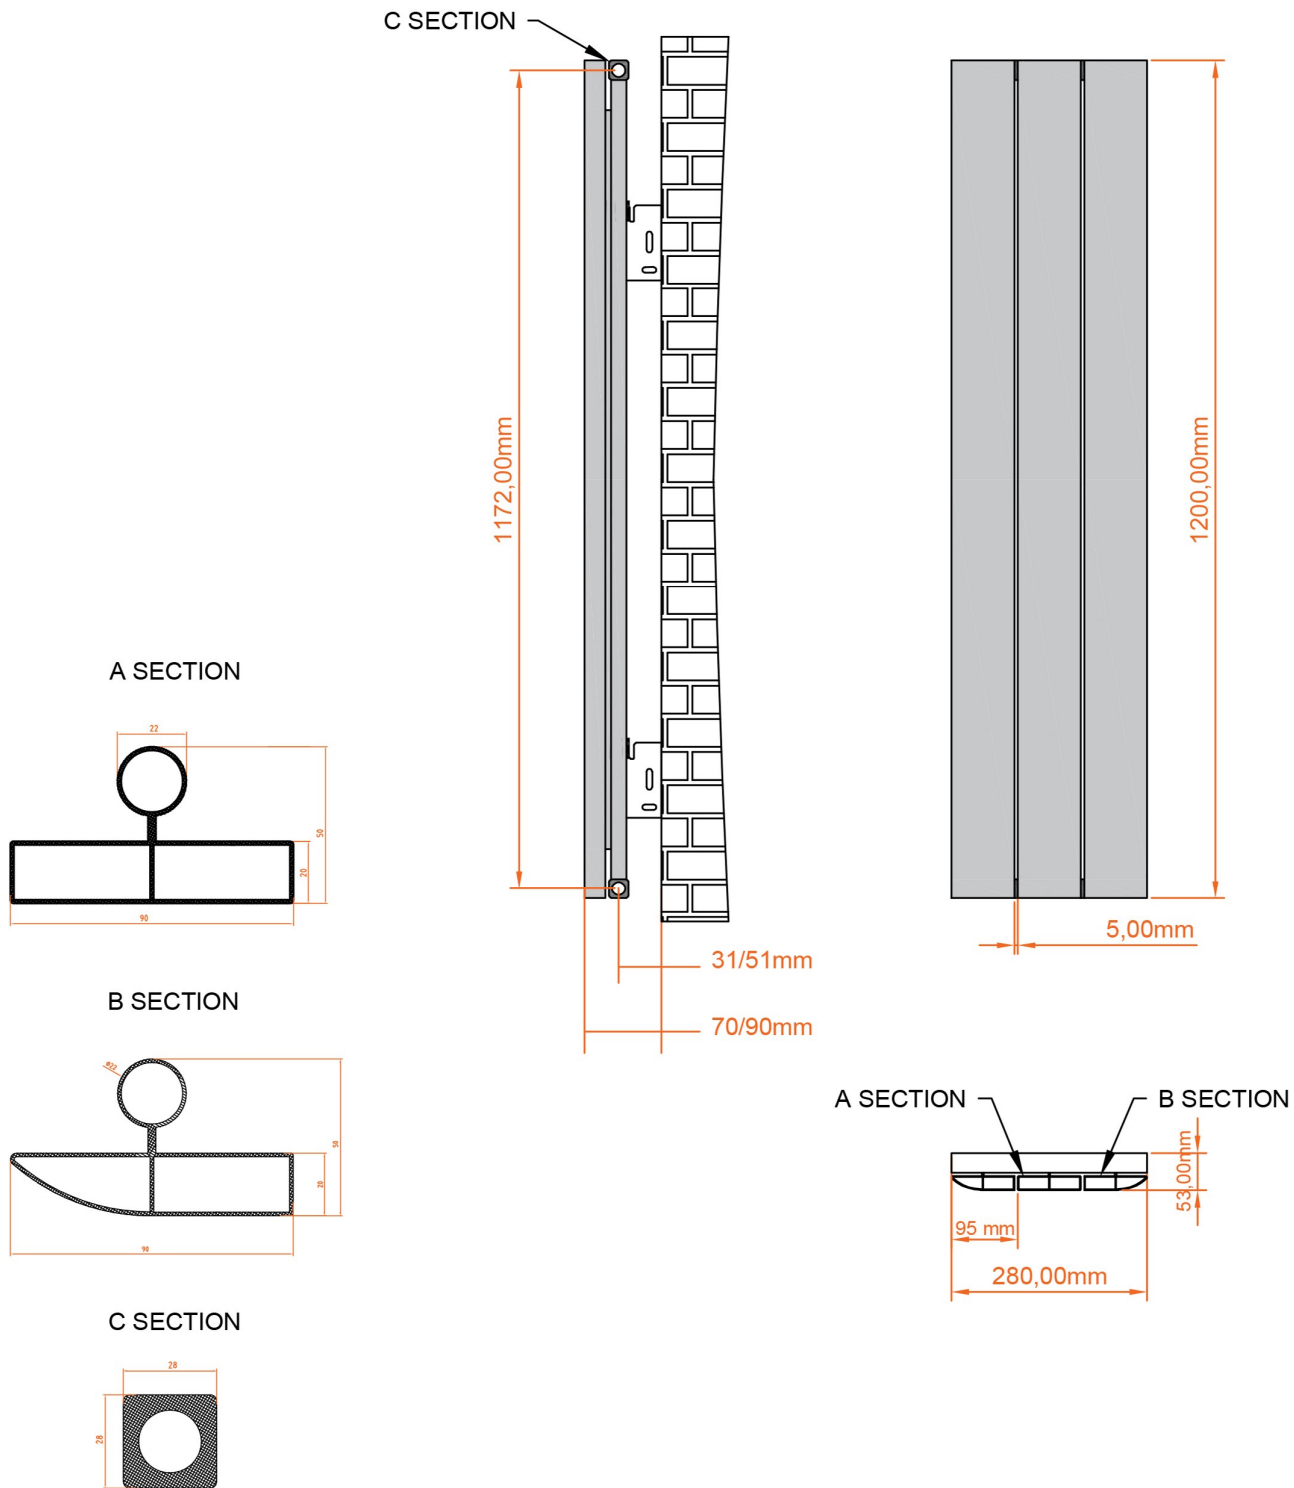

Withington 1200 x 280mm. Technical Drawing

scale: 1/5