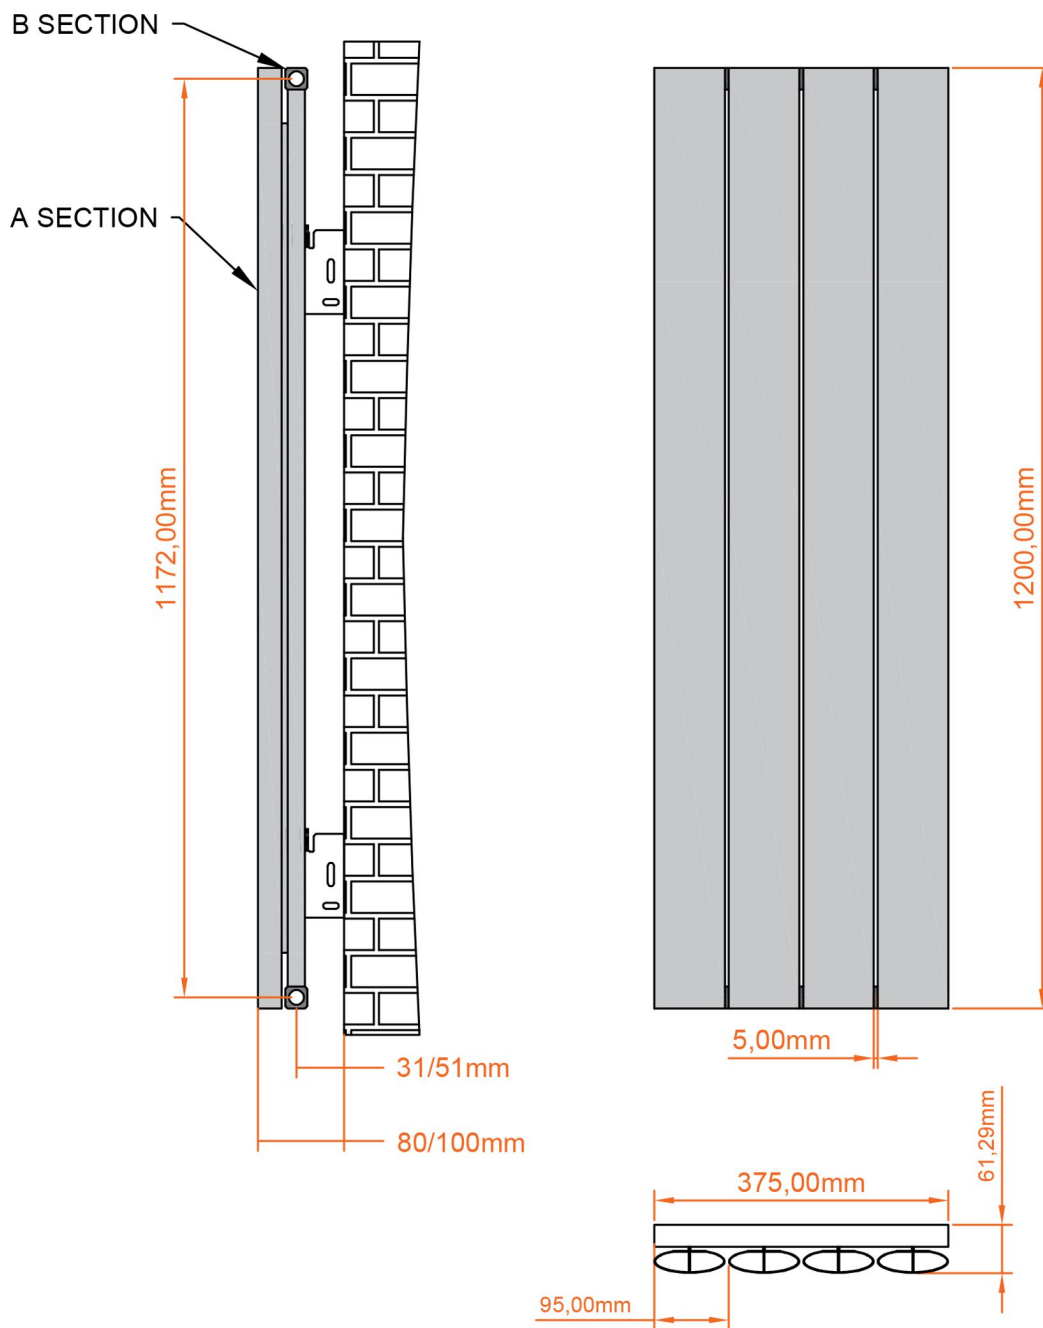

Malmesbury Vertical Aluminium Radiator 1200 x 375mm.

Technical Drawing

scale: 1/5