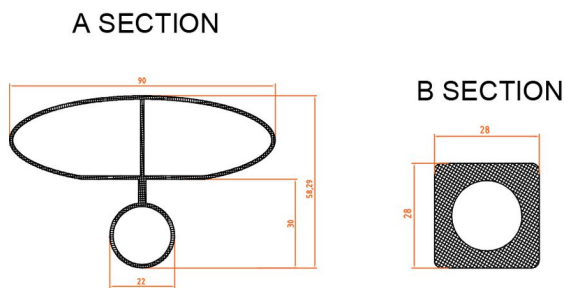

Malmesbury Vertical Aluminium Radiator 1200 x 375mm.

Technical Drawing

scale: 1/5