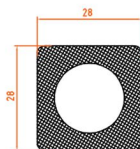

# Malmesbury Vertical Aluminium Radiator 1200 x 565mm.

Technical Drawing

A SECTION

B SECTION

scale: 1/5