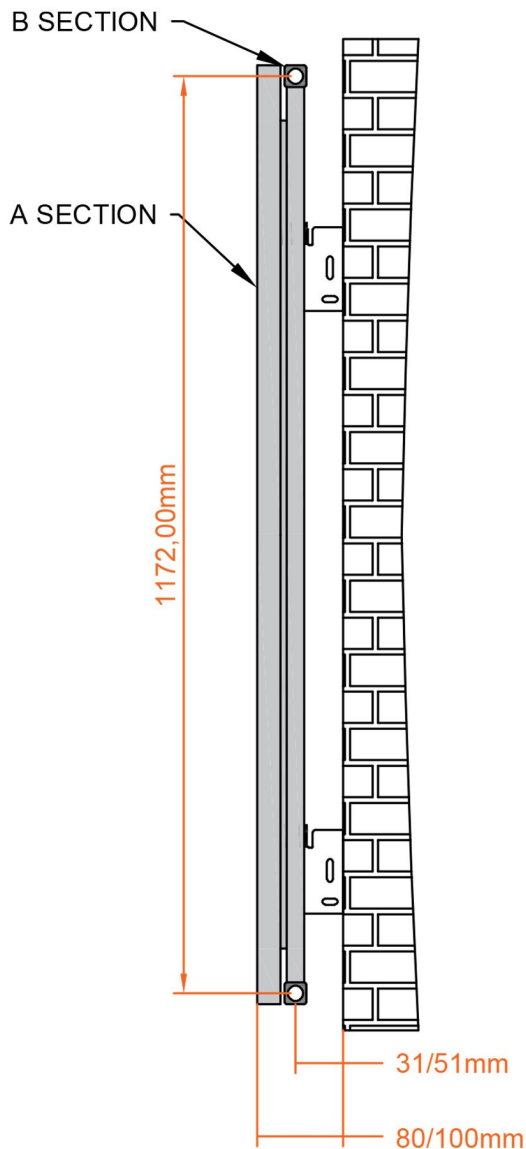

# Malmesbury Vertical Aluminium Radiator 1200 x 565mm.

Technical Drawing

A SECTION

B SECTION

scale: 1/5