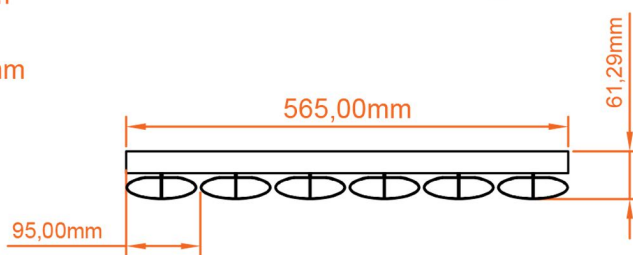

# Malmesbury Vertical Aluminium Radiator 1200 x 565mm.

Technical Drawing

A SECTION

B SECTION

scale: 1/5