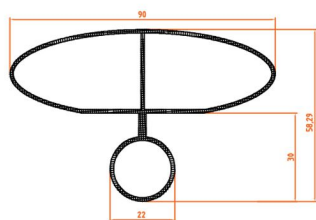

# Malmesbury Vertical Aluminium Radiator 1200 x 565mm.

Technical Drawing

A SECTION

B SECTION

scale: 1/5