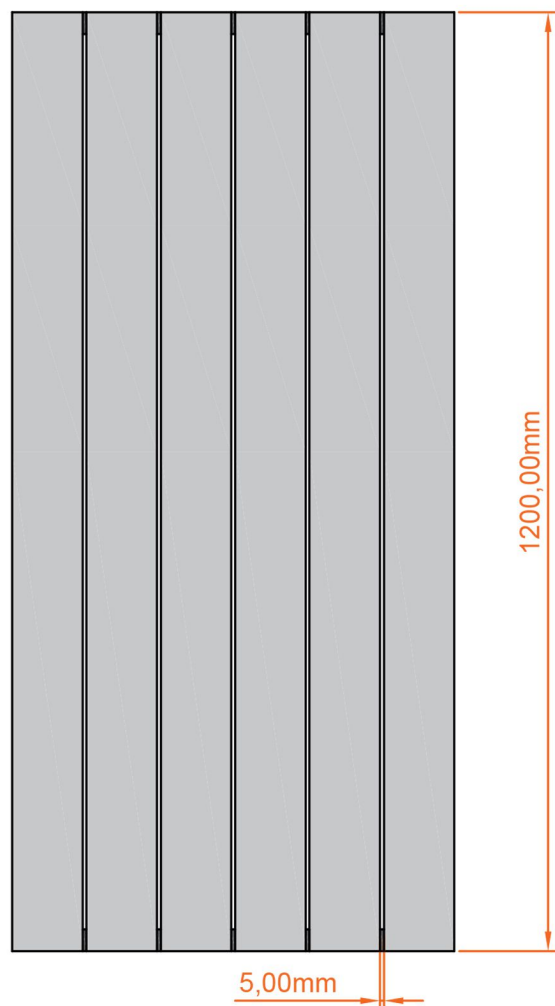

# Malmesbury Vertical Aluminium Radiator 1200 x 565mm.

Technical Drawing

A SECTION

B SECTION

scale: 1/5