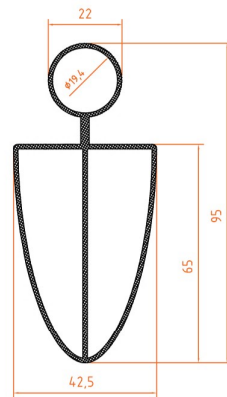

Witney Horizontal Aluminium Radiator 600 x 660mm.

Technical Drawing

scale: 1/5