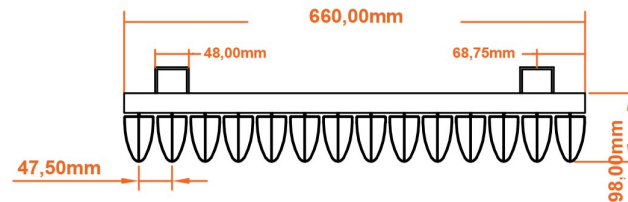

Witney Horizontal Aluminium Radiator 600 x 660mm.

Technical Drawing

scale: 1/5