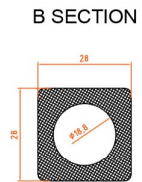

Witney Horizontal Aluminium Radiator 600 x 660mm.

Technical Drawing

scale: 1/5