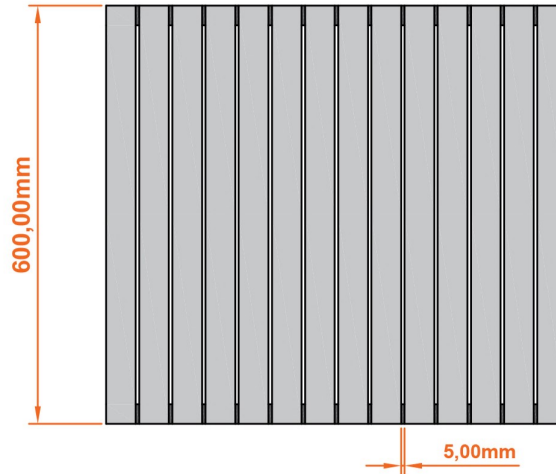

Witney Horizontal Aluminium Radiator 600 x 660mm.

Technical Drawing

scale: 1/5