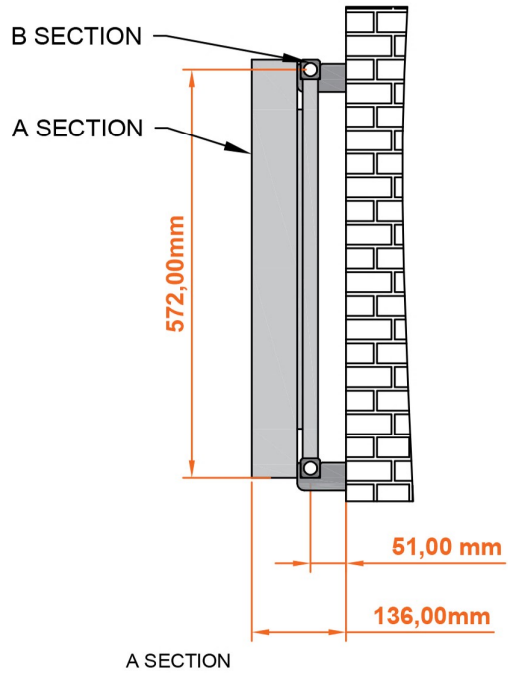

Witney Horizontal Aluminium Radiator 600 x 660mm.

Technical Drawing

scale: 1/5