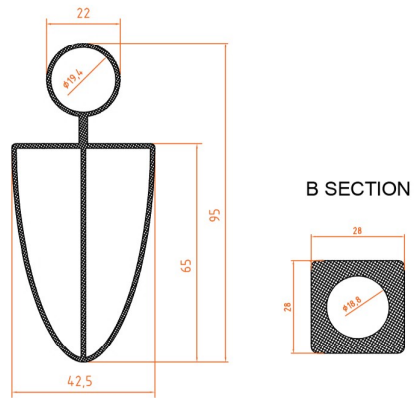

# Witney Horizontal Aluminium Radiator 600 x 850mm.

## Technical Drawing

scale: 1/5

**Eastbrook** 

Eastbrook Road, Gloucester GL4 3DB  
 Technical Helpline : 01452 317890  
 Mon - Fri / 8am - 5pm  
 Email : [technical@eastbrookco.com](mailto:technical@eastbrookco.com)