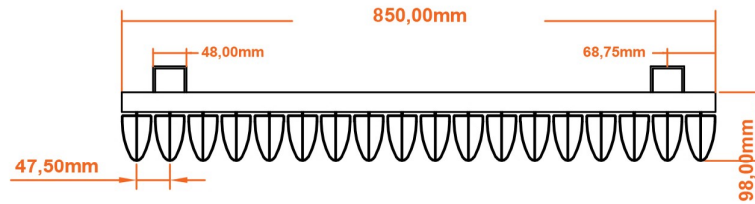

Eastbrook

Eastbrook Road, Gloucester GL4 3DB
Technical Helpline : 01452 317890
Mon - Fri / 8am - 5pm
Email : technical@eastbrookco.com