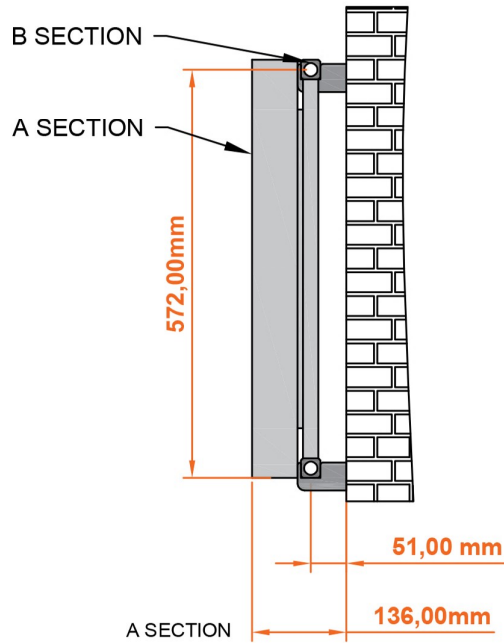

Witney Horizontal Aluminium Radiator 600 x 850mm.

Technical Drawing

scale: 1/5