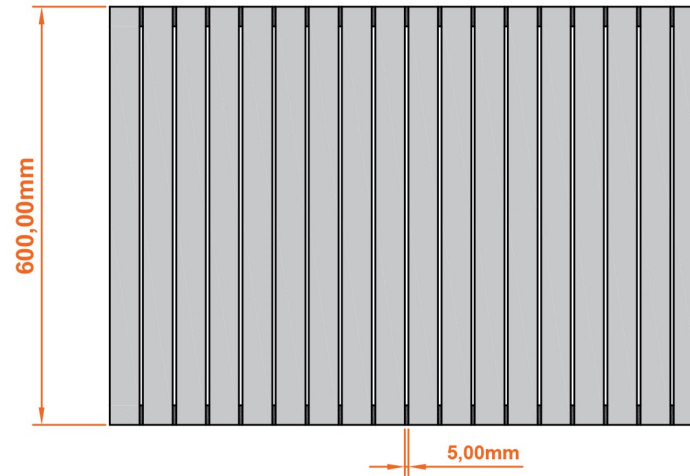

Witney Horizontal Aluminium Radiator 600 x 850mm.

Technical Drawing

scale: 1/5