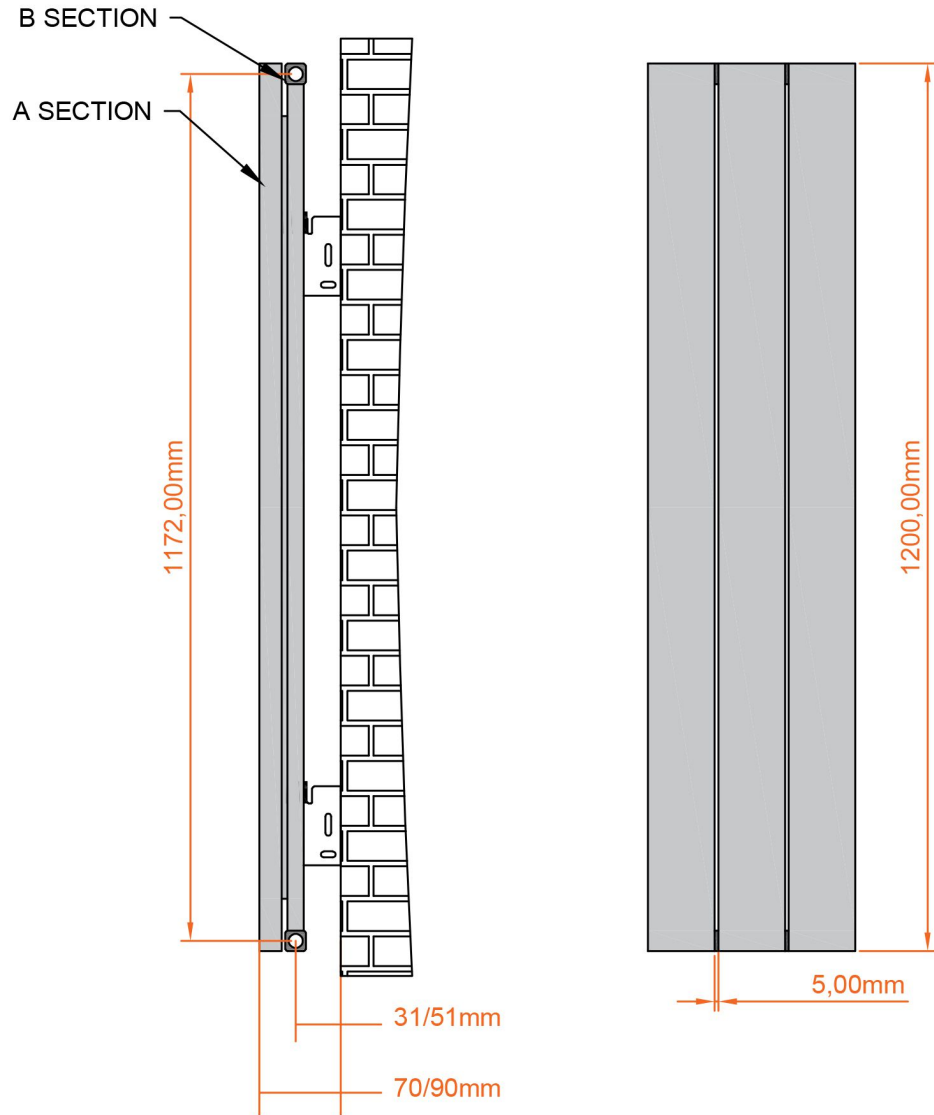

# Charlton Vertical Aluminium Radiator 1200 x 280mm.

Technical Drawing

A SECTION

B SECTION

scale: 1/5