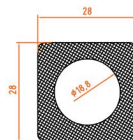

# Charlton Vertical Aluminium Radiator 1200 x 280mm.

Technical Drawing

A SECTION

B SECTION

scale: 1/5