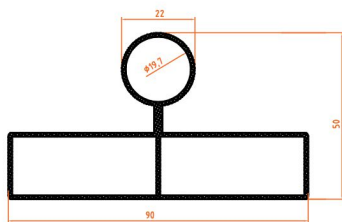

# Charlton Vertical Aluminium Radiator 1200 x 280mm.

Technical Drawing

A SECTION

B SECTION

scale: 1/5