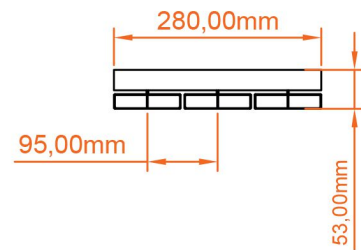

# Charlton Vertical Aluminium Radiator 1200 x 280mm.

Technical Drawing

A SECTION

B SECTION

scale: 1/5