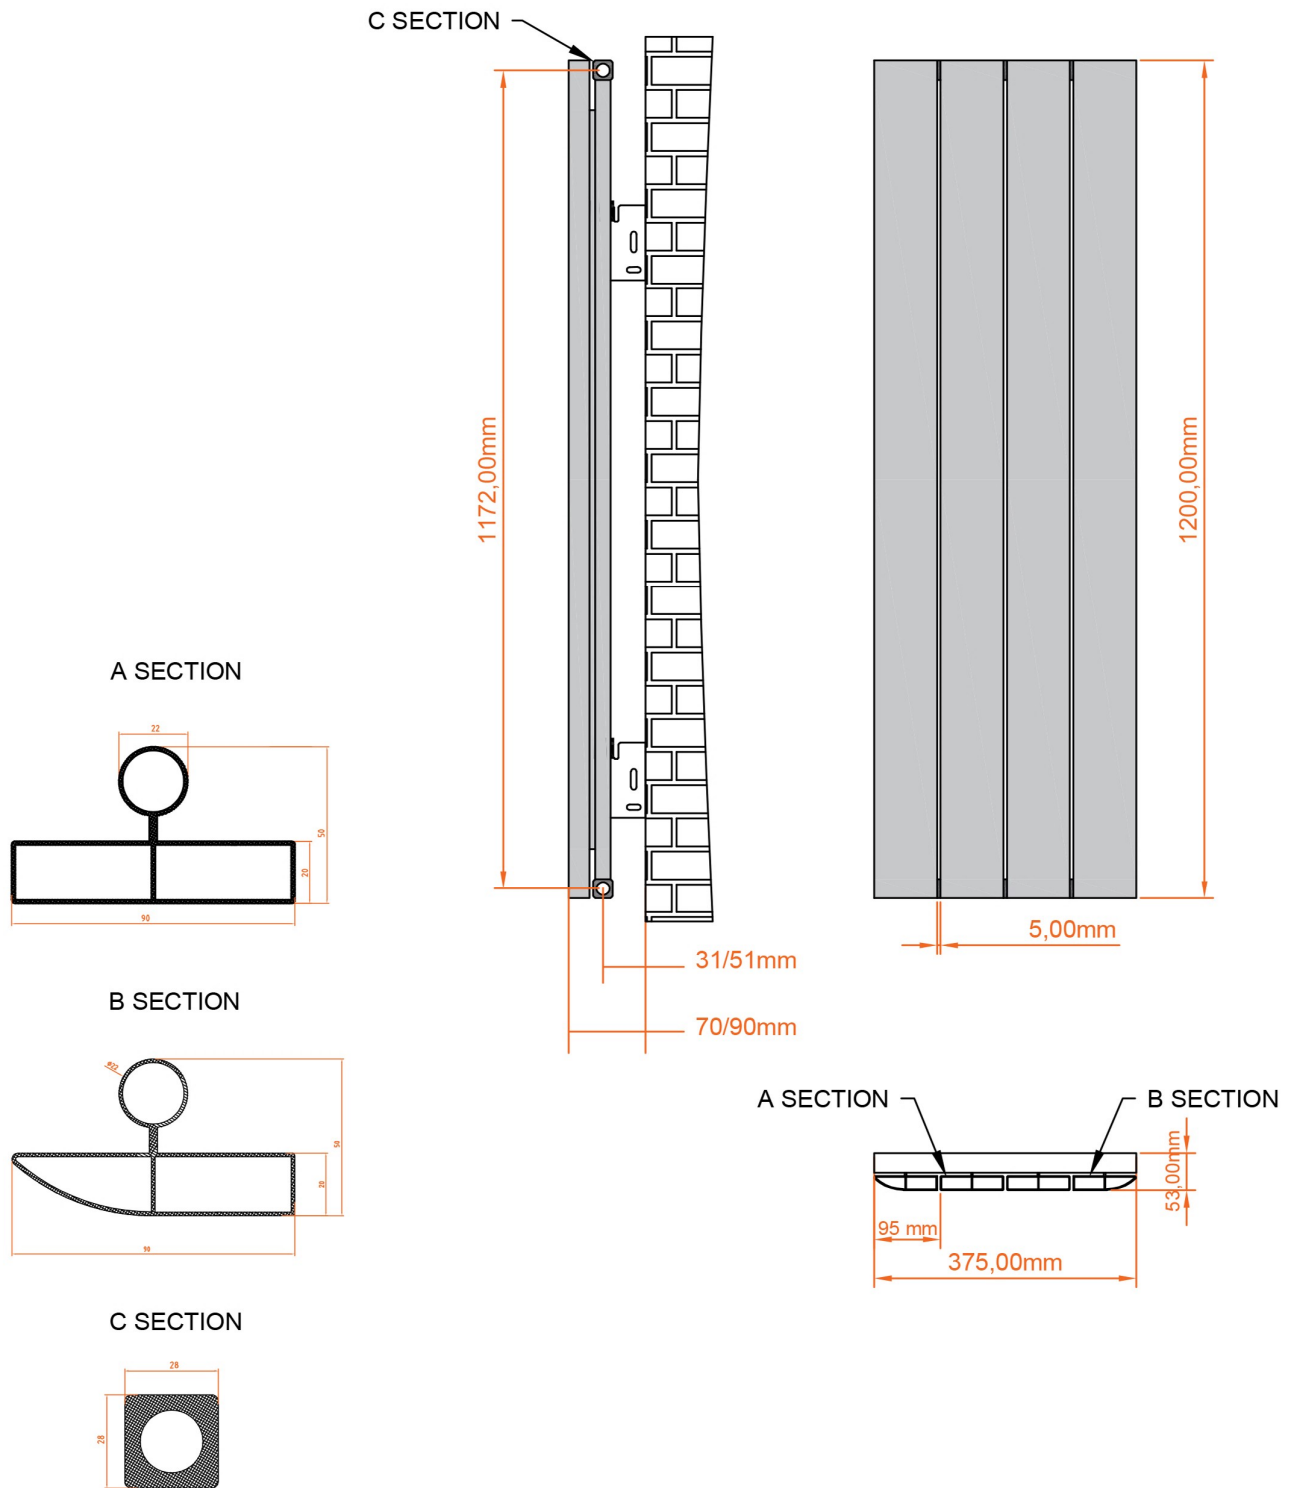

Withington 1200 x 375mm. Technical Drawing

scale: 1/5