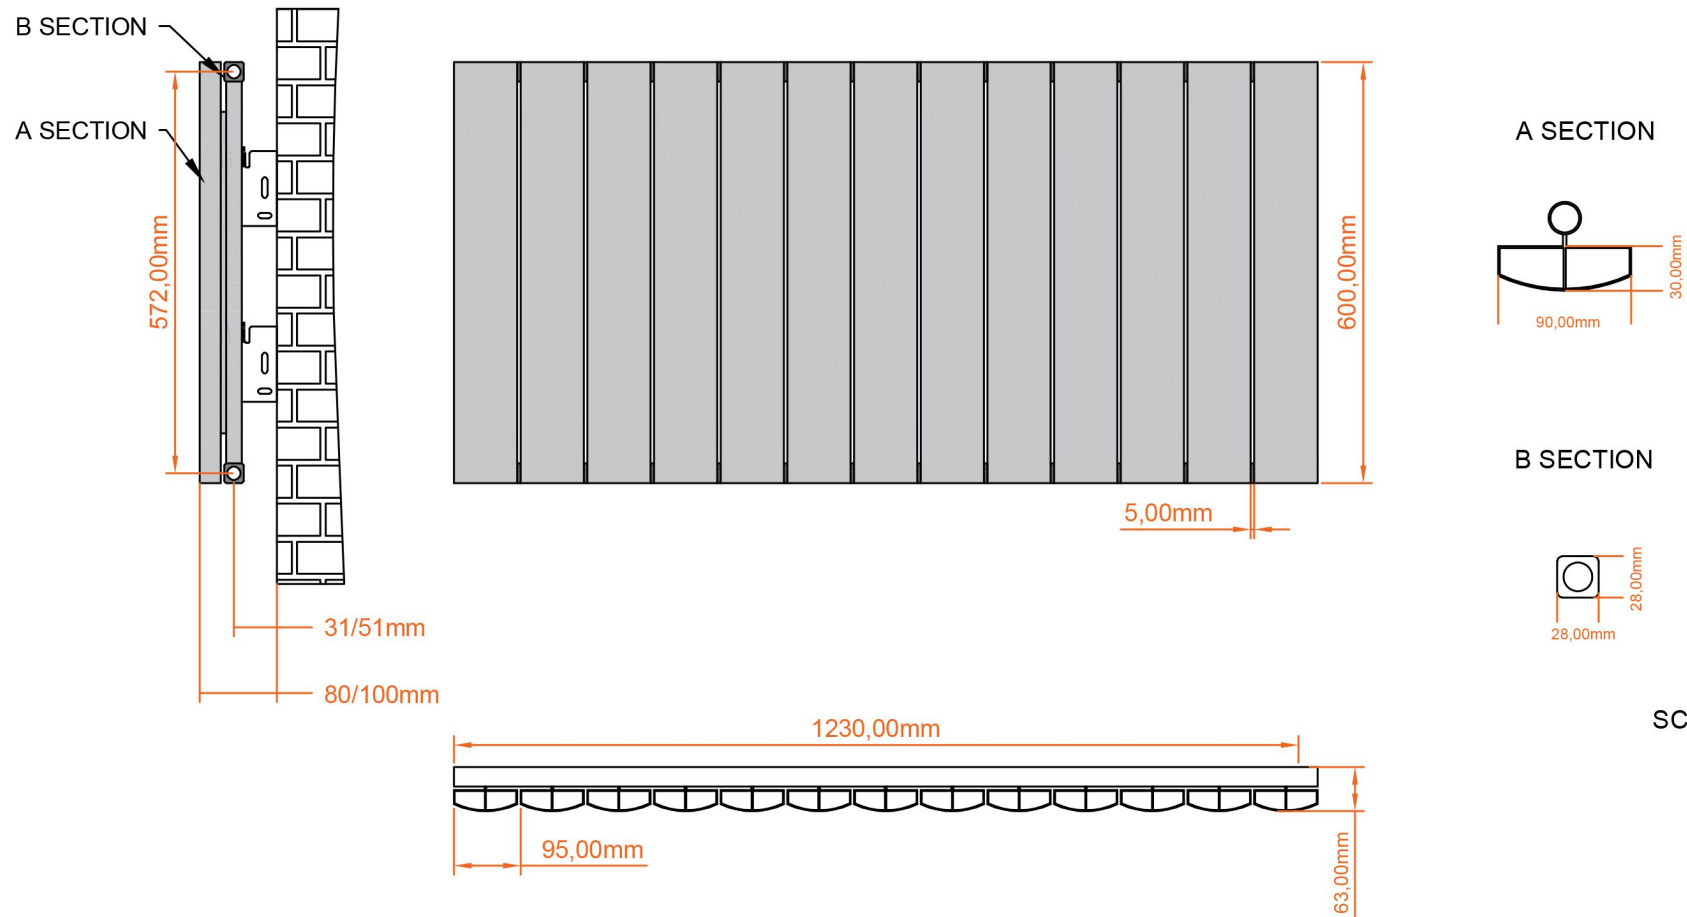

Tordino Horizontal Aluminium Radiator 600 x 1230mm.

Technical Drawing

SCALE: 1/5