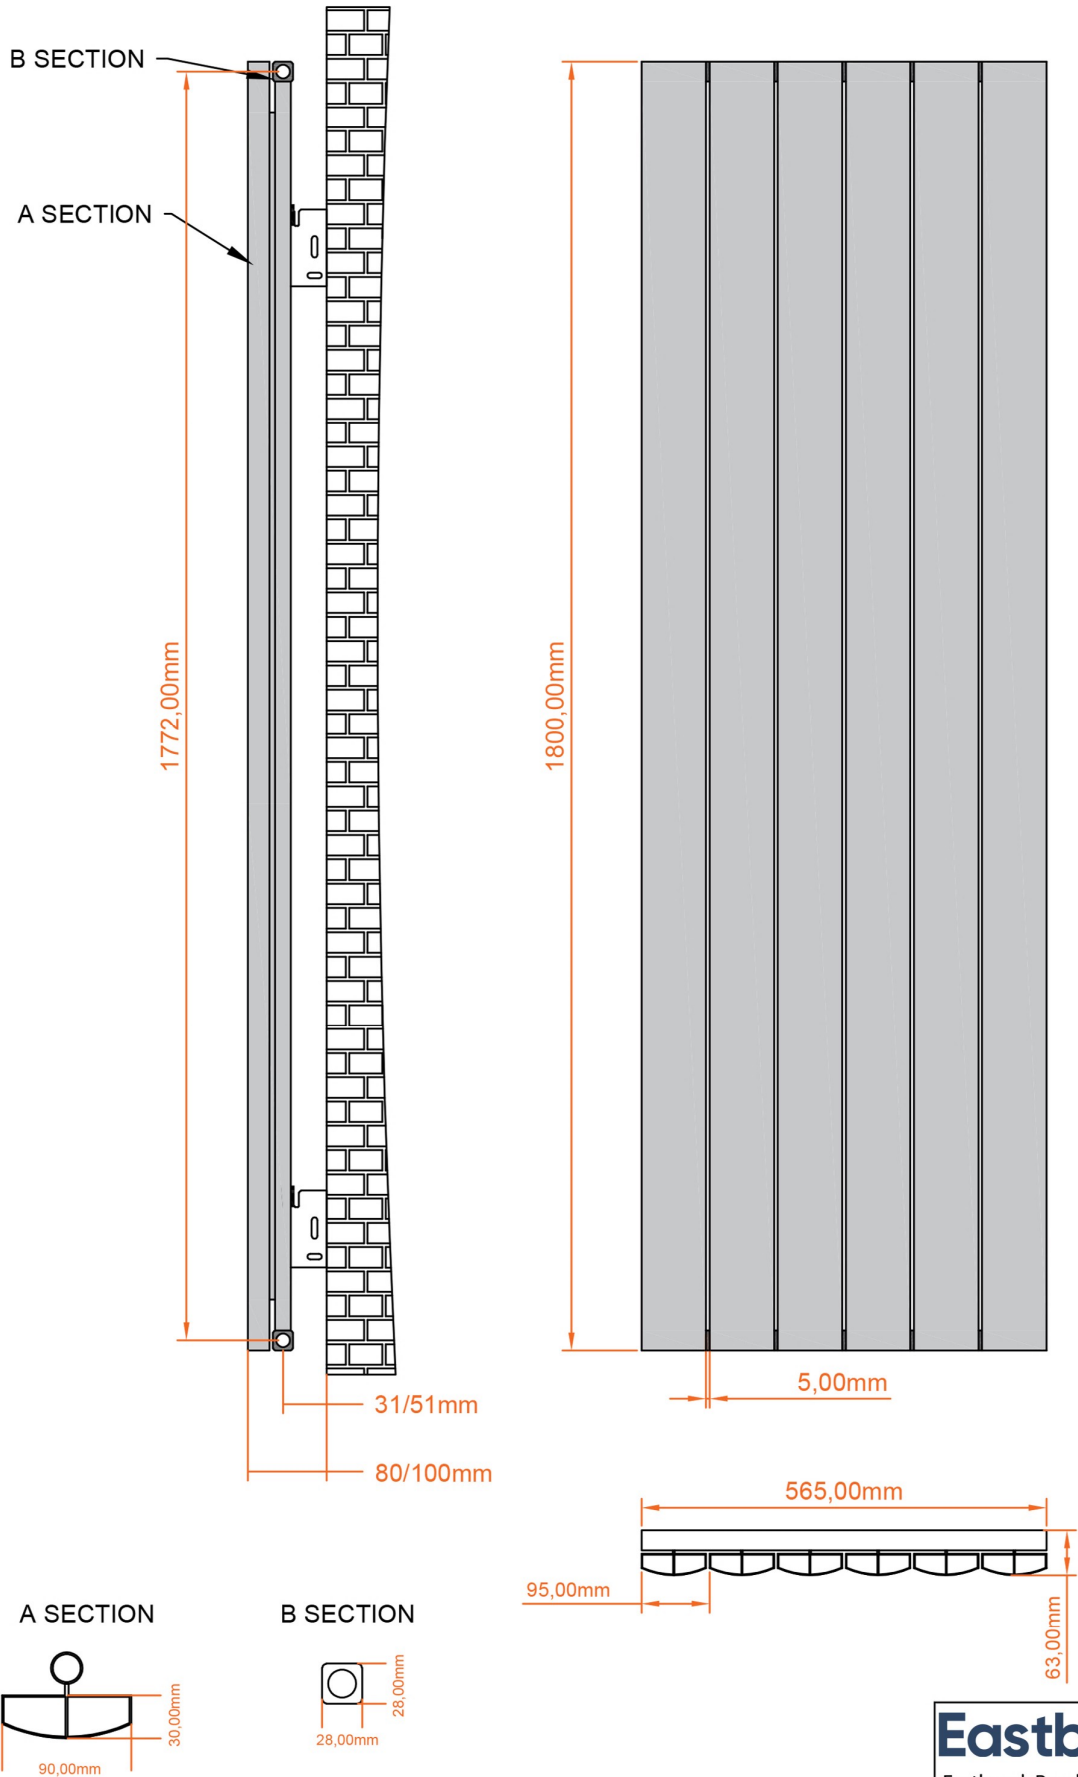

# Tordino Vertical Aluminium Radiator 1800 x 565mm.

Technical Drawing

SCALE: 1/5

**Eastbrook**   
Eastbrook Road, Gloucester GL4 3DB  
Technical Helpline : 01452 317890  
Mon - Fri / 8am - 5pm  
Email : [technical@eastbrookco.com](mailto:technical@eastbrookco.com)