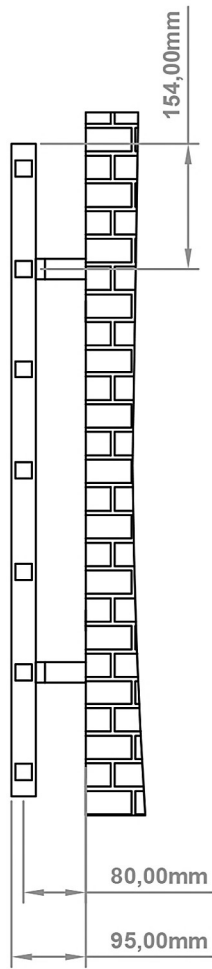

# Tuscan Square 800 x 500mm.

## Technical Drawing

A SECTION

B SECTION