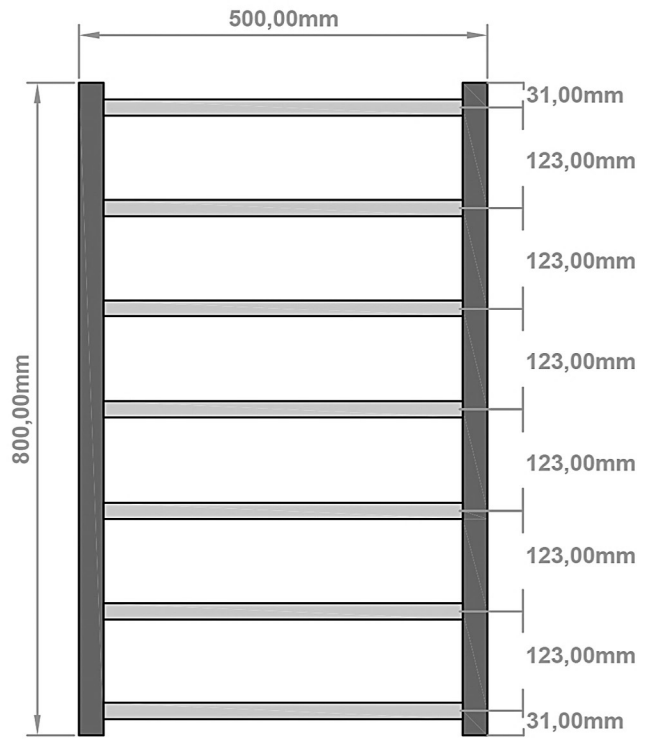

# Tuscan Square 800 x 500mm.

## Technical Drawing

A SECTION

B SECTION